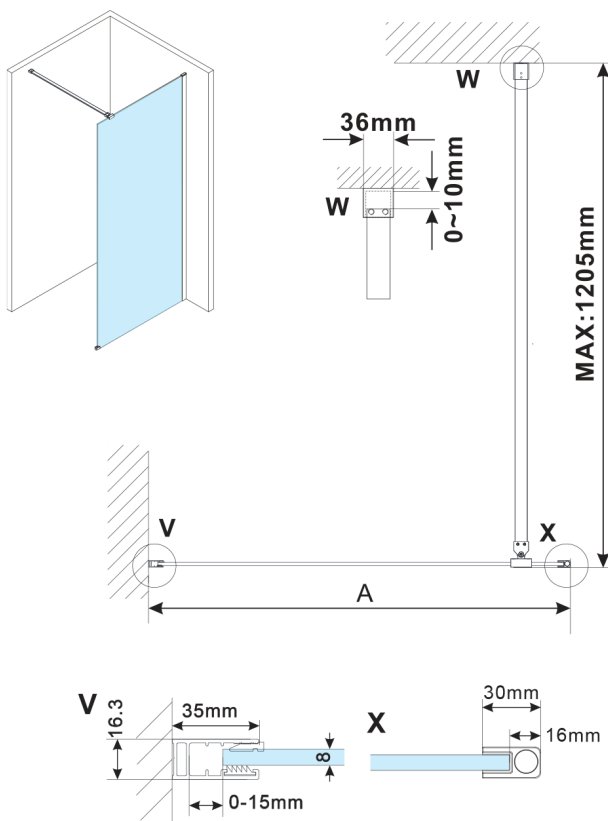

ESCA BLACK MATT One-piece shower glass panel, wall-mount, clear Glass, 700 mm

Order code: ES1070-02

Size

Height: 2100 mm

Depth: 700 mm

Properties

Warranty: 2 years

Technical sheet

MODEL	A,mm
ES1070, ES1170, ES1270, ES1370, ES1570	690~705
ES1080, ES1180, ES1280, ES1380, ES1580	790~805
ES1090, ES1190, ES1290, ES1390, ES1590	890~905
ES1010, ES1110, ES1210, ES1310, ES1510	990~1005
ES1011, ES1111, ES1211, ES1311, ES1511	1090~1105
ES1012, ES1112, ES1212, ES1312, ES1512	1190~1205
ES1013, ES1113, ES1213, ES1313, ES1513	1290~1305
ES1014, ES1114, ES1214, ES1314, ES1514	1390~1405
ES1015, ES1115, ES1215, ES1315, ES1515	1490~1505

MODEL	A,mm
ES1070, ES1170, ES1270, ES1370, ES1570	690-705
ES1080, ES1180, ES1280, ES1380, ES1580	790-805
ES1090, ES1190, ES1290, ES1390, ES1590	890-905
ES1010, ES1110, ES1210, ES1310, ES1510	990-1005
ES1011, ES1111, ES1211, ES1311, ES1511	1090-1105
ES1012, ES1112, ES1212, ES1312, ES1512	1190-1205