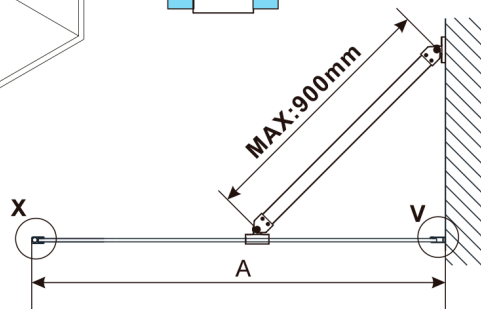

ESCA BLACK MATT One-piece shower glass panel, wall-mount, clear Glass, 700 mm

Order code: ES1070-02

Size

Height: 2100 mm

Depth: 700 mm

Properties

Warranty: 2 years

Technical sheet

MODEL	A,mm
ES1070, ES1170, ES1270, ES1370, ES1570	690~705
ES1080, ES1180, ES1280, ES1380, ES1580	790~805
ES1090, ES1190, ES1290, ES1390, ES1590	890~905
ES1010, ES1110, ES1210, ES1310, ES1510	990~1005
ES1011, ES1111, ES1211, ES1311, ES1511	1090~1105
ES1012, ES1112, ES1212, ES1312, ES1512	1190~1205
ES1013, ES1113, ES1213, ES1313, ES1513	1290~1305
ES1014, ES1114, ES1214, ES1314, ES1514	1390~1405
ES1015, ES1115, ES1215, ES1315, ES1515	1490~1505

MODEL	A,mm
ES1070, ES1170, ES1270, ES1370, ES1570	690-705
ES1080, ES1180, ES1280, ES1380, ES1580	790-805
ES1090, ES1190, ES1290, ES1390, ES1590	890-905
ES1010, ES1110, ES1210, ES1310, ES1510	990-1005
ES1011, ES1111, ES1211, ES1311, ES1511	1090-1105
ES1012, ES1112, ES1212, ES1312, ES1512	1190-1205