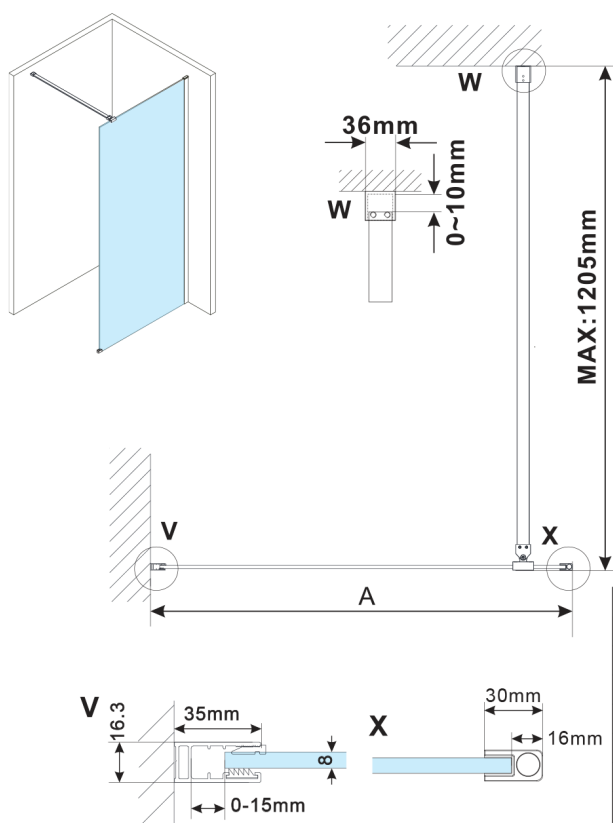

# ESCA BLACK MATT One-piece shower glass panel, wall-mount, clear Glass, 1400 mm

Order code: ES1014-02

## Size

Height: 2100 mm

Depth: 1400 mm

## Technical sheet

MODEL	A,mm
ES1070,ES1170,ES1270,ES1370,ES1570	690~705
ES1080,ES1180,ES1280,ES1380,ES1580	790~805
ES1090,ES1190,ES1290,ES1390,ES1590	890~905
ES1010,ES1110,ES1210,ES1310,ES1510	990~1005
ES1011,ES1111,ES1211,ES1311,ES1511	1090~1105
ES1012,ES1112,ES1212,ES1312,ES1512	1190~1205
ES1013,ES1113,ES1213,ES1313,ES1513	1290~1305
ES1014,ES1114,ES1214,ES1314,ES1514	1390~1405
ES1015,ES1115,ES1215,ES1315,ES1515	1490~1505