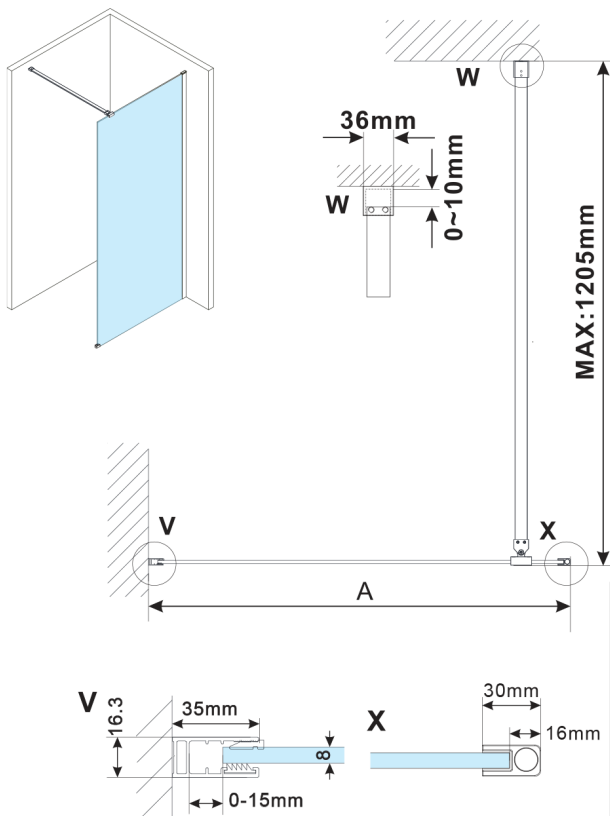

ESCA BLACK MATT One-piece shower glass panel, wall-mount, clear Glass, 1300 mm

Order code: ES1013-02

Size

Height: 2100 mm
Depth: 1300 mm

Properties

Warranty: 2 years

Technical sheet

MODEL	A,mm
ES1070, ES1170, ES1270, ES1370, ES1570	690~705
ES1080, ES1180, ES1280, ES1380, ES1580	790~805
ES1090, ES1190, ES1290, ES1390, ES1590	890~905
ES1010, ES1110, ES1210, ES1310, ES1510	990~1005
ES1011, ES1111, ES1211, ES1311, ES1511	1090~1105
ES1012, ES1112, ES1212, ES1312, ES1512	1190~1205
ES1013, ES1113, ES1213, ES1313, ES1513	1290~1305
ES1014, ES1114, ES1214, ES1314, ES1514	1390~1405
ES1015, ES1115, ES1215, ES1315, ES1515	1490~1505