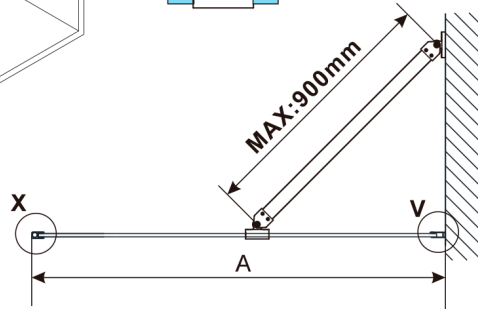

ESCA BLACK MATT One-piece shower glass panel, wall-mount, clear Glass, 1200 mm

Order code: ES1012-02

Size

Height: 2100 mm
Depth: 1200 mm

Properties

Warranty: 2 years

Technical sheet

MODEL	A,mm
ES1070, ES1170, ES1270, ES1370, ES1570	690~705
ES1080, ES1180, ES1280, ES1380, ES1580	790~805
ES1090, ES1190, ES1290, ES1390, ES1590	890~905
ES1010, ES1110, ES1210, ES1310, ES1510	990~1005
ES1011, ES1111, ES1211, ES1311, ES1511	1090~1105
ES1012, ES1112, ES1212, ES1312, ES1512	1190~1205
ES1013, ES1113, ES1213, ES1313, ES1513	1290~1305
ES1014, ES1114, ES1214, ES1314, ES1514	1390~1405
ES1015, ES1115, ES1215, ES1315, ES1515	1490~1505

MODEL	A,mm
ES1070, ES1170, ES1270, ES1370, ES1570	690-705
ES1080, ES1180, ES1280, ES1380, ES1580	790-805
ES1090, ES1190, ES1290, ES1390, ES1590	890-905
ES1010, ES1110, ES1210, ES1310, ES1510	990-1005
ES1011, ES1111, ES1211, ES1311, ES1511	1090-1105
ES1012, ES1112, ES1212, ES1312, ES1512	1190-1205