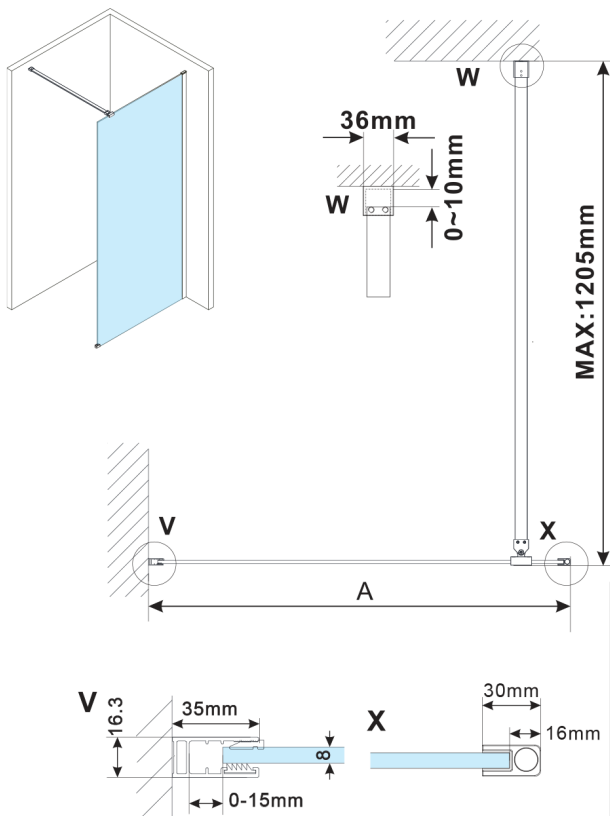

ESCA BLACK MATT One-piece shower glass panel, wall-mount, clear Glass, 1200 mm

Order code: ES1012-02

Size

Height: 2100 mm
Depth: 1200 mm

Properties

Warranty: 2 years

Technical sheet

MODEL	A,mm
ES1070, ES1170, ES1270, ES1370, ES1570	690~705
ES1080, ES1180, ES1280, ES1380, ES1580	790~805
ES1090, ES1190, ES1290, ES1390, ES1590	890~905
ES1010, ES1110, ES1210, ES1310, ES1510	990~1005
ES1011, ES1111, ES1211, ES1311, ES1511	1090~1105
ES1012, ES1112, ES1212, ES1312, ES1512	1190~1205
ES1013, ES1113, ES1213, ES1313, ES1513	1290~1305
ES1014, ES1114, ES1214, ES1314, ES1514	1390~1405
ES1015, ES1115, ES1215, ES1315, ES1515	1490~1505

MODEL	A,mm
ES1070, ES1170, ES1270, ES1370, ES1570	690-705
ES1080, ES1180, ES1280, ES1380, ES1580	790-805
ES1090, ES1190, ES1290, ES1390, ES1590	890-905
ES1010, ES1110, ES1210, ES1310, ES1510	990-1005
ES1011, ES1111, ES1211, ES1311, ES1511	1090-1105
ES1012, ES1112, ES1212, ES1312, ES1512	1190-1205