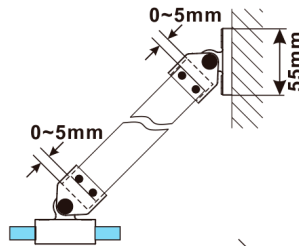

ESCA BLACK MATT One-piece shower glass panel, wall-mount, clear Glass, 1200 mm

Order code: ES1012-02

Size

Height: 2100 mm
Depth: 1200 mm

Properties

Warranty: 2 years

Technical sheet

MODEL	A,mm
ES1070, ES1170, ES1270, ES1370, ES1570	690~705
ES1080, ES1180, ES1280, ES1380, ES1580	790~805
ES1090, ES1190, ES1290, ES1390, ES1590	890~905
ES1010, ES1110, ES1210, ES1310, ES1510	990~1005
ES1011, ES1111, ES1211, ES1311, ES1511	1090~1105
ES1012, ES1112, ES1212, ES1312, ES1512	1190~1205
ES1013, ES1113, ES1213, ES1313, ES1513	1290~1305
ES1014, ES1114, ES1214, ES1314, ES1514	1390~1405
ES1015, ES1115, ES1215, ES1315, ES1515	1490~1505

MODEL	A,mm
ES1070, ES1170, ES1270, ES1370, ES1570	690-705
ES1080, ES1180, ES1280, ES1380, ES1580	790-805
ES1090, ES1190, ES1290, ES1390, ES1590	890-905
ES1010, ES1110, ES1210, ES1310, ES1510	990-1005
ES1011, ES1111, ES1211, ES1311, ES1511	1090-1105
ES1012, ES1112, ES1212, ES1312, ES1512	1190-1205