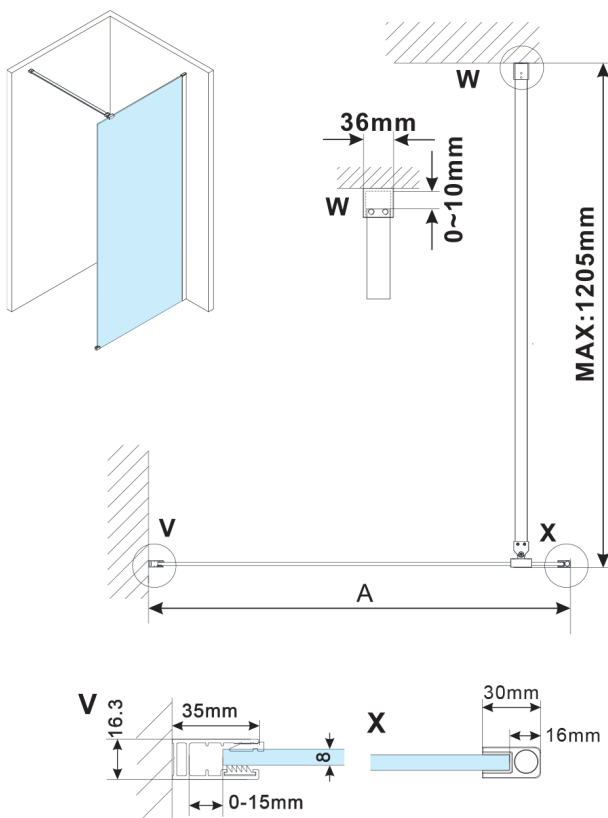

ESCA CHROME One-piece shower glass panel, wall-mount, clear Glass, 1400 mm

Order code: ES1014-01

Size

Height: 2100 mm

Depth: 1400 mm

Properties

Warranty: 2 years

Technical sheet

MODEL	A,mm
ES1070, ES1170, ES1270, ES1370, ES1570	690~705
ES1080, ES1180, ES1280, ES1380, ES1580	790~805
ES1090, ES1190, ES1290, ES1390, ES1590	890~905
ES1010, ES1110, ES1210, ES1310, ES1510	990~1005
ES1011, ES1111, ES1211, ES1311, ES1511	1090~1105
ES1012, ES1112, ES1212, ES1312, ES1512	1190~1205
ES1013, ES1113, ES1213, ES1313, ES1513	1290~1305
ES1014, ES1114, ES1214, ES1314, ES1514	1390~1405
ES1015, ES1115, ES1215, ES1315, ES1515	1490~1505