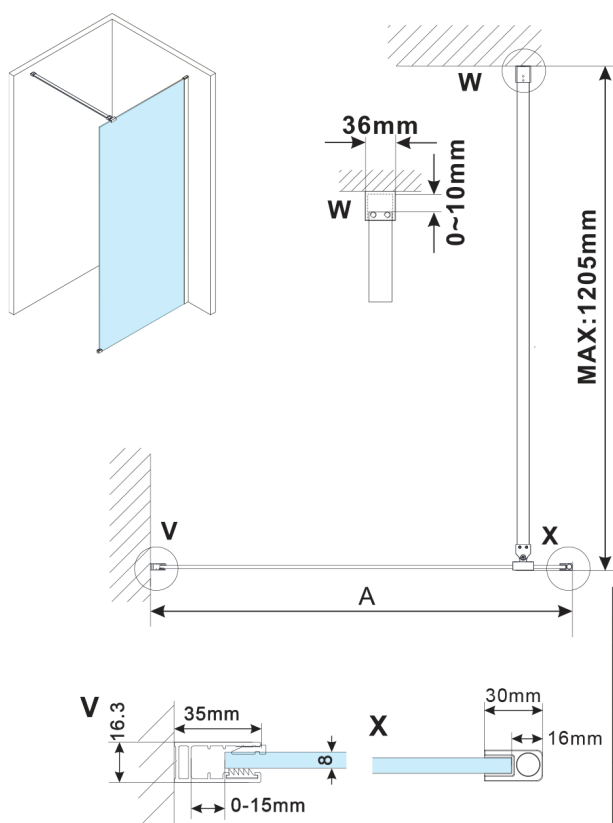

ESCA CHROME One-piece shower glass panel, wall-mount, clear Glass, 1300 mm

Order code: ES1013-01

Size

Height: 2100 mm

Depth: 1300 mm

Properties

Warranty: 2 years

Technical sheet

MODEL	A,mm
ES1070,ES1170,ES1270,ES1370,ES1570	690~705
ES1080,ES1180,ES1280,ES1380,ES1580	790~805
ES1090,ES1190,ES1290,ES1390,ES1590	890~905
ES1010,ES1110,ES1210,ES1310,ES1510	990~1005
ES1011,ES1111,ES1211,ES1311,ES1511	1090~1105
ES1012,ES1112,ES1212,ES1312,ES1512	1190~1205
ES1013,ES1113,ES1213,ES1313,ES1513	1290~1305
ES1014,ES1114,ES1214,ES1314,ES1514	1390~1405
ES1015,ES1115,ES1215,ES1315,ES1515	1490~1505