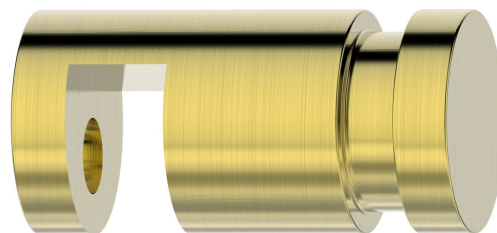

Order code: 1301-08GB

Basic information

Brand: Sapho

Size

Diameter: 20 mm

Width: 20 mm

Height: 20 mm

Depth: 40 mm

Properties

Colour: Gold matt

Material: Brass

Shape: Circular

Type: Hook

Installation: Wall-hung

Equipment: PVD coating

Weight / Piece: 0.084 kg

Packaging: 1 Piece

Warranty: 12 years