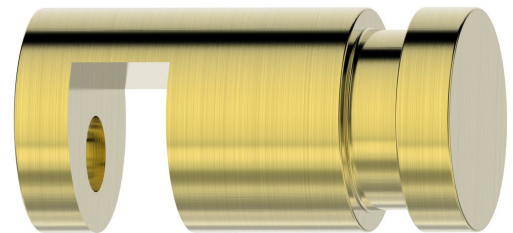

Order code: 1301-08GB

Basic information

Brand: Sapho

Size

Diameter: 20 mm

Width: 20 mm

Height: 20 mm

Depth: 40 mm

Properties

Colour: Gold matt

Material: Brass

Shape: Circular

Type: Hook

Installation: Wall-hung

Equipment: PVD coating

Weight / Piece: 0.084 kg

Packaging: 1 Piece

Warranty: 12 years