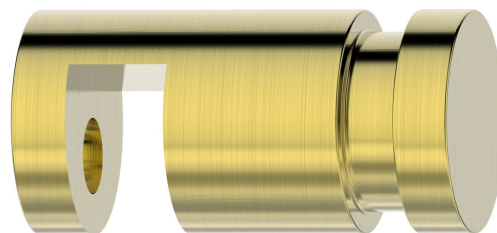

Shower Enclosure Robe Hook, gold matt

Order code: 1301-08GB

Basic information

Brand: Sapho

Size

Diameter: 20 mm

Width: 20 mm

Height: 20 mm

Depth: 40 mm

Properties

Colour: Gold matt

Material: Brass

Shape: Circular

Type: Hook

Installation: Wall-hung

Equipment: PVD coating

Weight / Piece: 0.084 kg

Packaging: 1 Piece

Warranty: 12 years