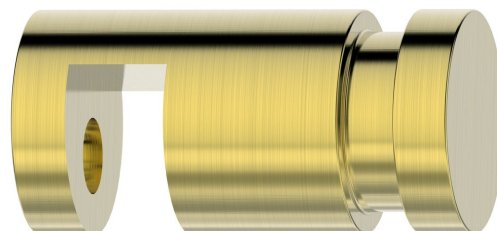

Order code: 1301-08GB

Basic information

Brand: Sapho

Size

Diameter: 20 mm

Width: 20 mm

Height: 20 mm

Depth: 40 mm

Properties

Colour: Gold matt

Material: Brass

Shape: Circular

Type: Hook

Installation: Wall-hung

Equipment: PVD coating

Weight / Piece: 0.084 kg

Packaging: 1 Piece

Warranty: 12 years