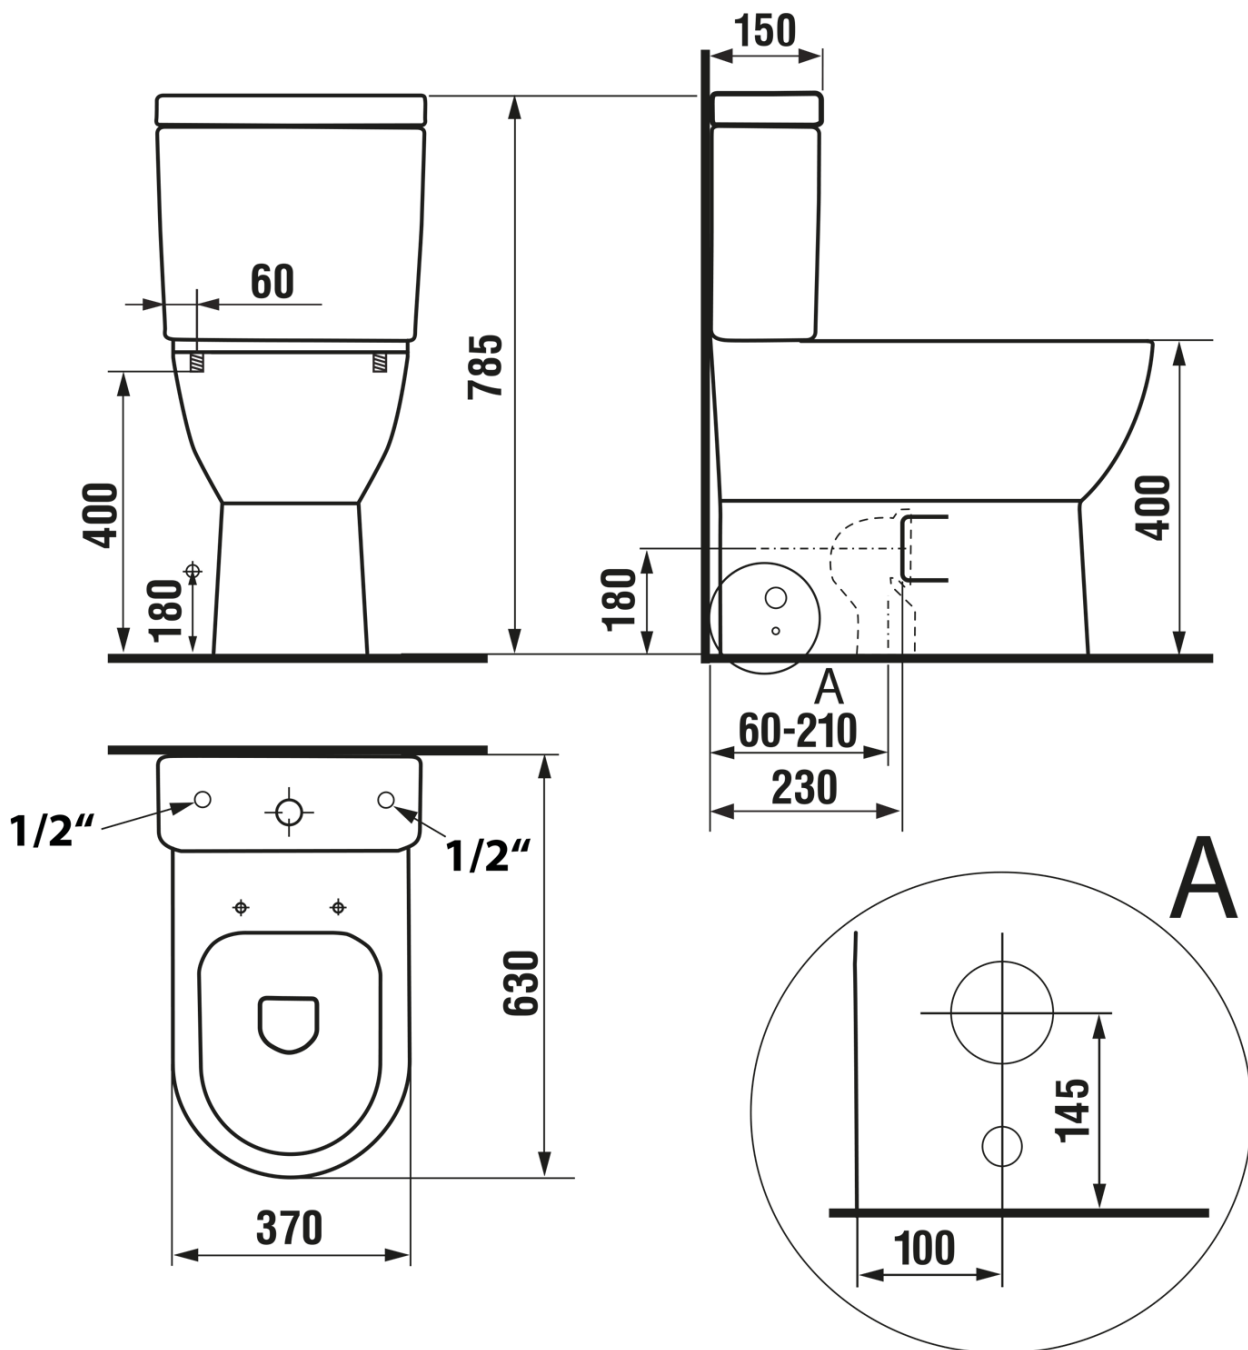

JALTA WC combi, Rimless, with electronic bidet CLEAN STAR, S-Trap/P-Trap, white

None

Order code: LB402-1

Basic information

Brand:

Size

Width: 370 mm

Height: 785 mm

Depth: 630 mm

Properties

Colour: White

Material: Ceramic

Flushing Technology: Rimless

Shape: Classic

Equipment: S-Trap, P-Trap, Soft Close (slow closing)

Weight / Piece: 49.37 kg

Packaging: 2 Piece

Warranty: 2 years

Technical sheet

JALTA WC combi, Rimless, with electronic bidet CLEAN STAR, S-Trap/P-Trap, white

None