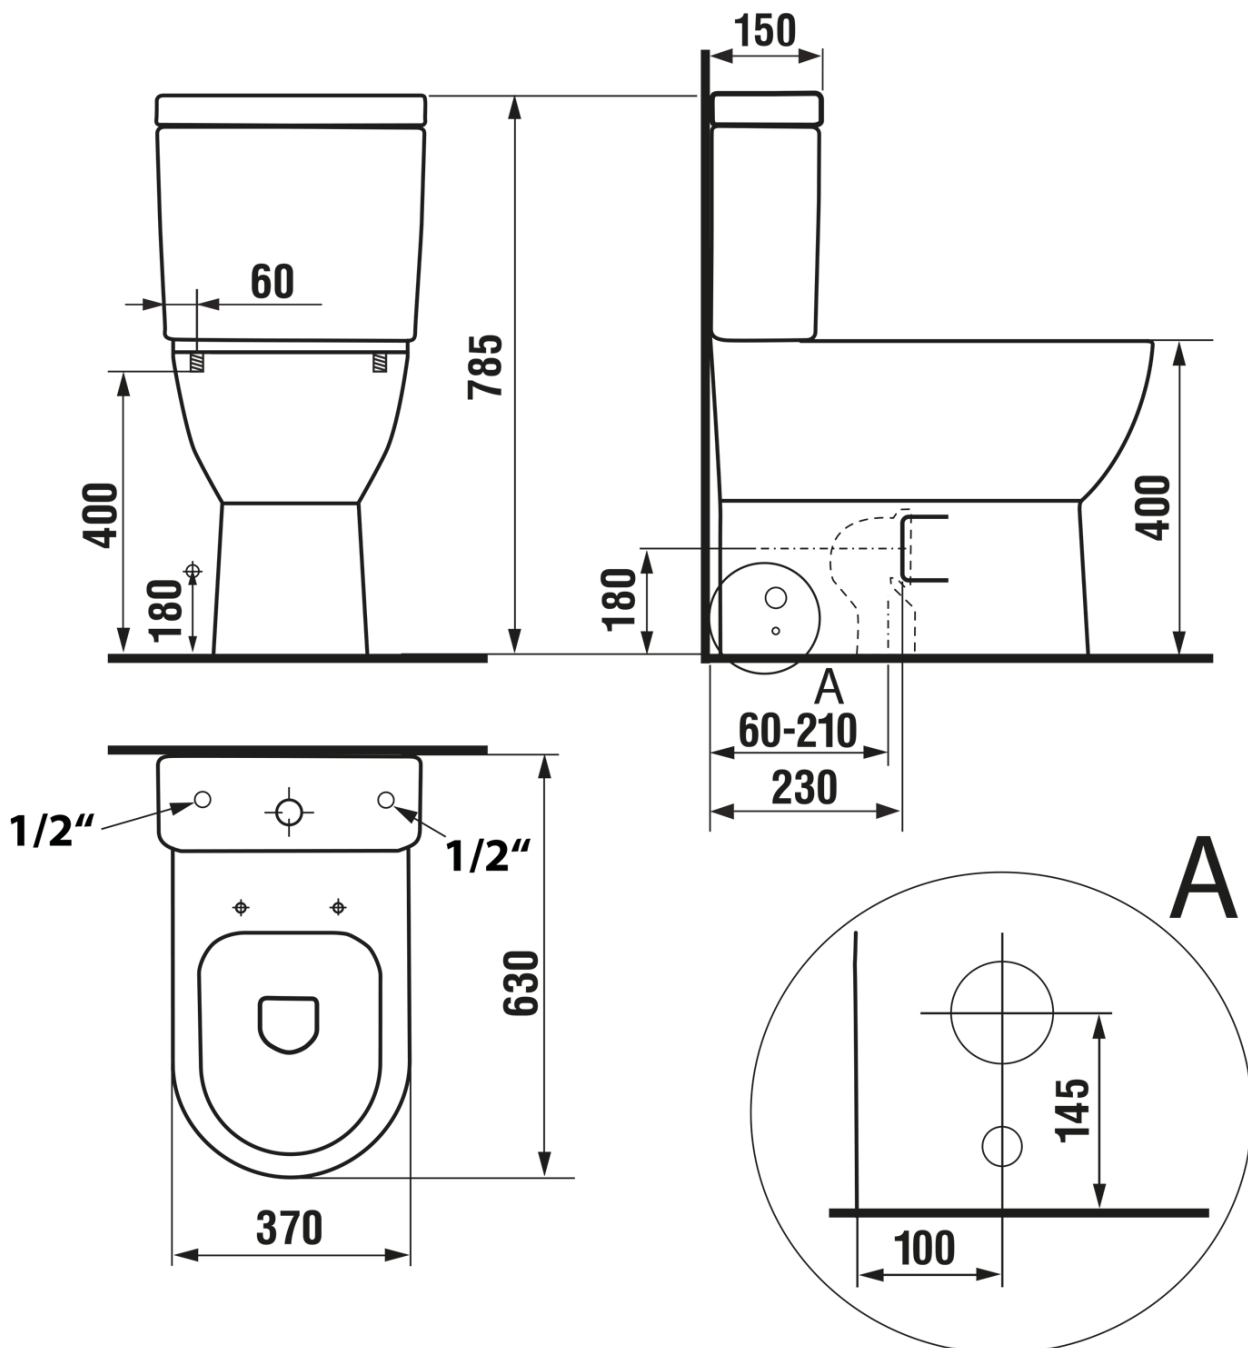

JALTA WC combi with bidet seat CLEAN STAR, Rimless, S-Trap/P-Trap, white

None

Order code: LB402-1

Basic information

Brand:

Size

Width: 370 mm

Height: 785 mm

Depth: 630 mm

Properties

Colour: White

Material: Ceramic

Flushing Technology: Rimless

Shape: Classic

Equipment: S-Trap, P-Trap, Soft Close (slow closing)

Weight / Piece: 49.37 kg

Packaging: 2 Piece

Warranty: 2 years

Technical sheet

JALTA WC combi with bidet seat CLEAN STAR, Rimless, S-Trap/P-Trap, white

None