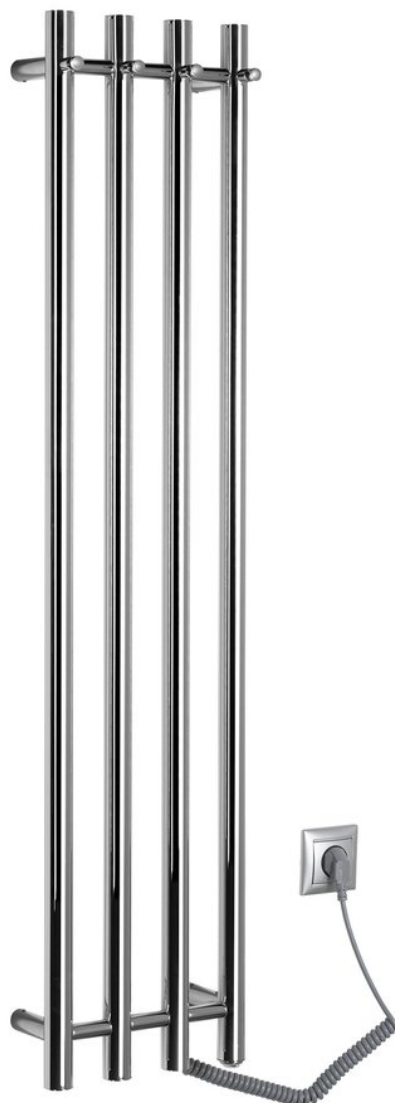

**PAPINADO electric towel radiator, 263x1200mm, 85W,
chrome**

Order code: ER750

Basic information

Brand: Sapho
Series: PAPINADO

Size

Width: 263 mm
Height: 1200 mm

Properties

Colour: Chrome
Material: Stainless steel
Shape: I-Shape
Heating type: Electric heating integrated in radiator
Power input: 85 W
Weight / Piece: 5.5 kg
Packaging: 1 Piece
Warranty: 2 years