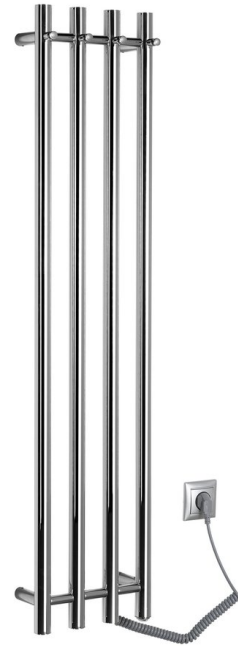

## PAPINADO electric towel radiator, 263x1200mm, 85W, chrome

Order code: ER750

### Size

Width: 263 mm

Height: 1200 mm

### Properties

Colour: Chrome

Material: Stainless steel

Warranty: 2 years