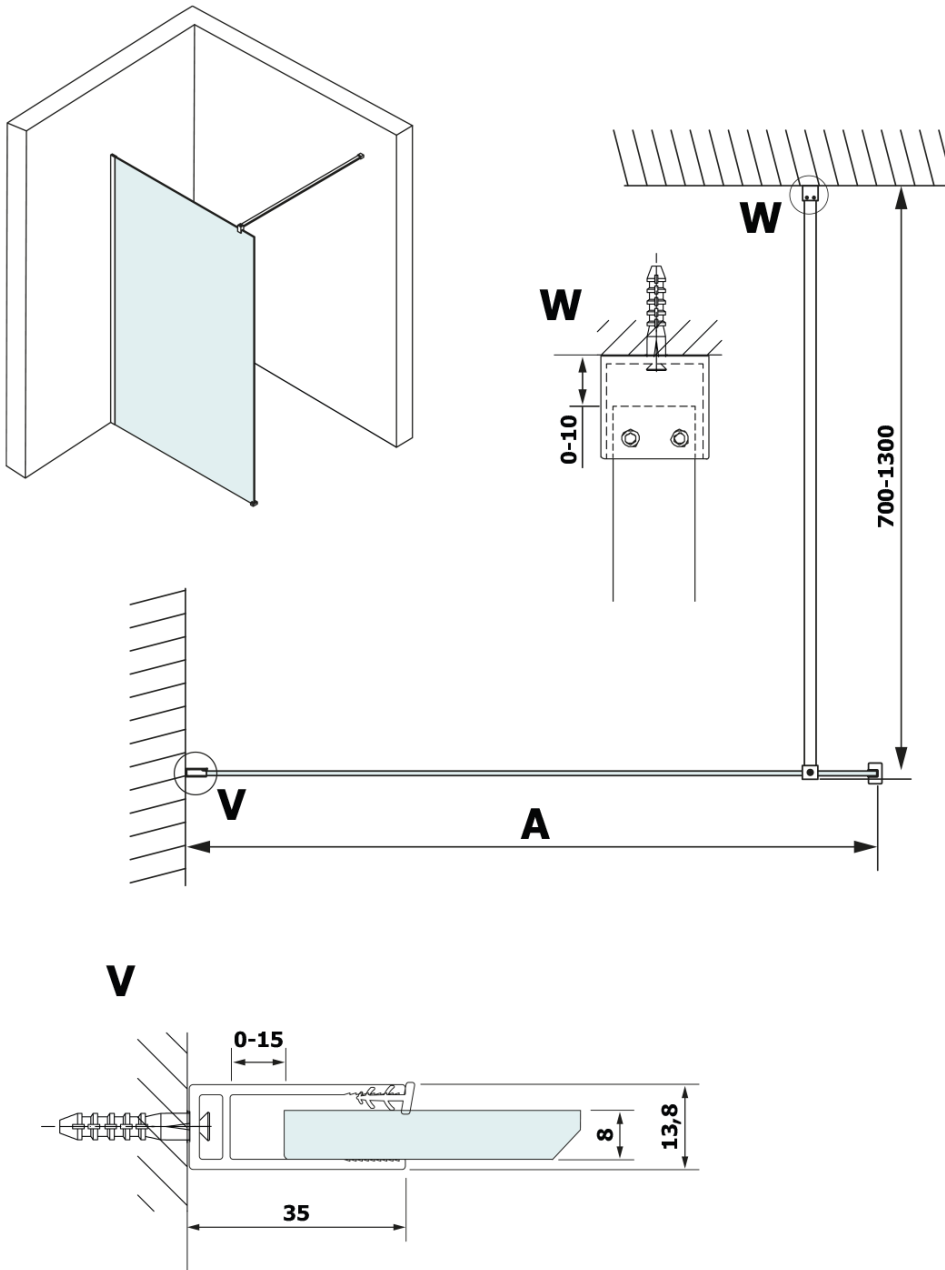

**VARIO BLACK One-piece shower, wall-mount, HPL board
Kara, 1300 mm**

Order code: GX2613GX1014

Basic information

Brand: Gelco
Series: VARIO

Size

Height: 2000 mm
Depth: 1300 mm

Properties

Profile colour: Black matt
Shape: Single-wall fixed screen
Glass colour: HPL laminate
Board thickness: 8 mm
Weight / Piece: 34.48 kg
Packaging: 2 Piece
Warranty: 2 years

VARIO BLACK One-piece shower, wall-mount, HPL board
Kara, 1300 mm

Technical sheet

MODEL	A
GX2670	685-700
GX2680	785-800
GX2690	885-900
GX2610	985-1000
GX2611	1085-1100
GX2612	1185-1200
GX2613	1285-1300