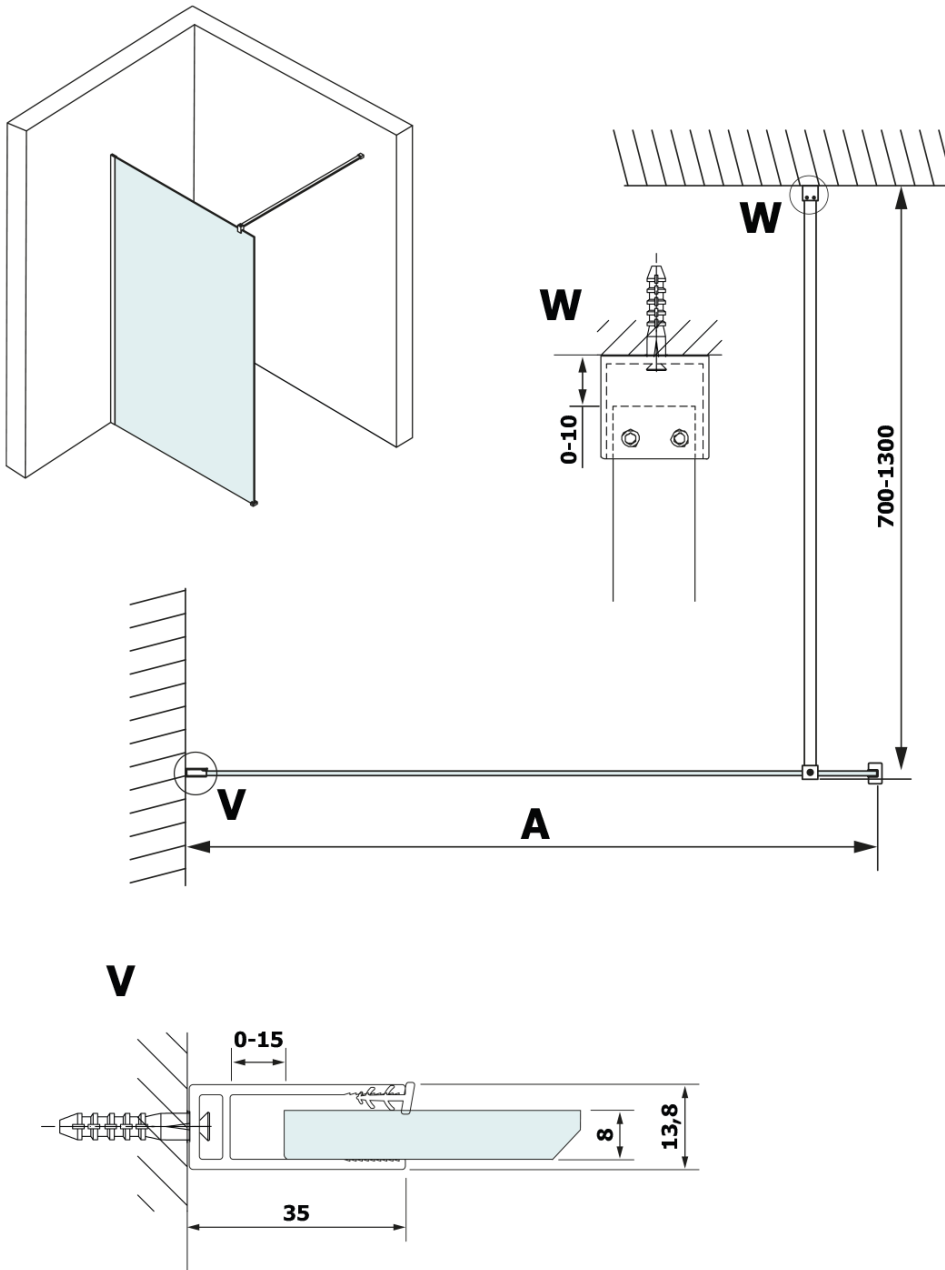

**VARIO BLACK One-piece shower, wall-mount, HPL board
Kara, 1200 mm**

Order code: GX2612GX1014

Basic information

Brand: Gelco
Series: VARIO

Size

Height: 2000 mm
Depth: 1200 mm

Properties

Profile colour: Black matt
Shape: Single-wall fixed screen
Glass colour: HPL laminate
Board thickness: 8 mm
Weight / Piece: 32.06 kg
Packaging: 2 Piece
Warranty: 2 years

VARIO BLACK One-piece shower, wall-mount, HPL board
Kara, 1200 mm

Technical sheet

MODEL	A
GX2670	685-700
GX2680	785-800
GX2690	885-900
GX2610	985-1000
GX2611	1085-1100
GX2612	1185-1200
GX2613	1285-1300