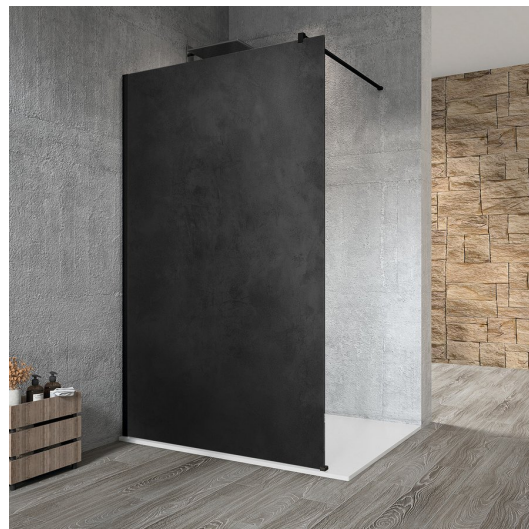

VARIO BLACK One-piece shower, wall-mount, HPL board Kara, 1200 mm

Order code: GX2612GX1014

Size

Height: 2000 mm

Depth: 1200 mm

Properties

Warranty: 2 years