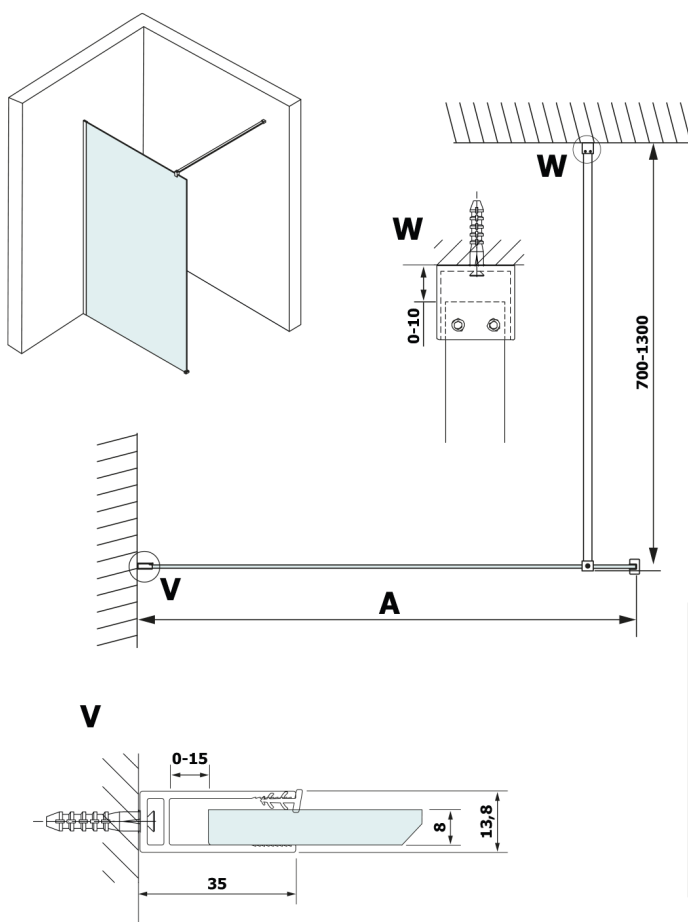

# VARIO BLACK One-piece shower, wall-mount, HPL board Kara, 1200 mm

Order code: GX2612GX1014

## Size

Height: 2000 mm

Depth: 1200 mm

## Technical sheet

MODEL	A
GX2670	685-700
GX2680	785-800
GX2690	885-900
GX2610	985-1000
GX2611	1085-1100
GX2612	1185-1200
GX2613	1285-1300