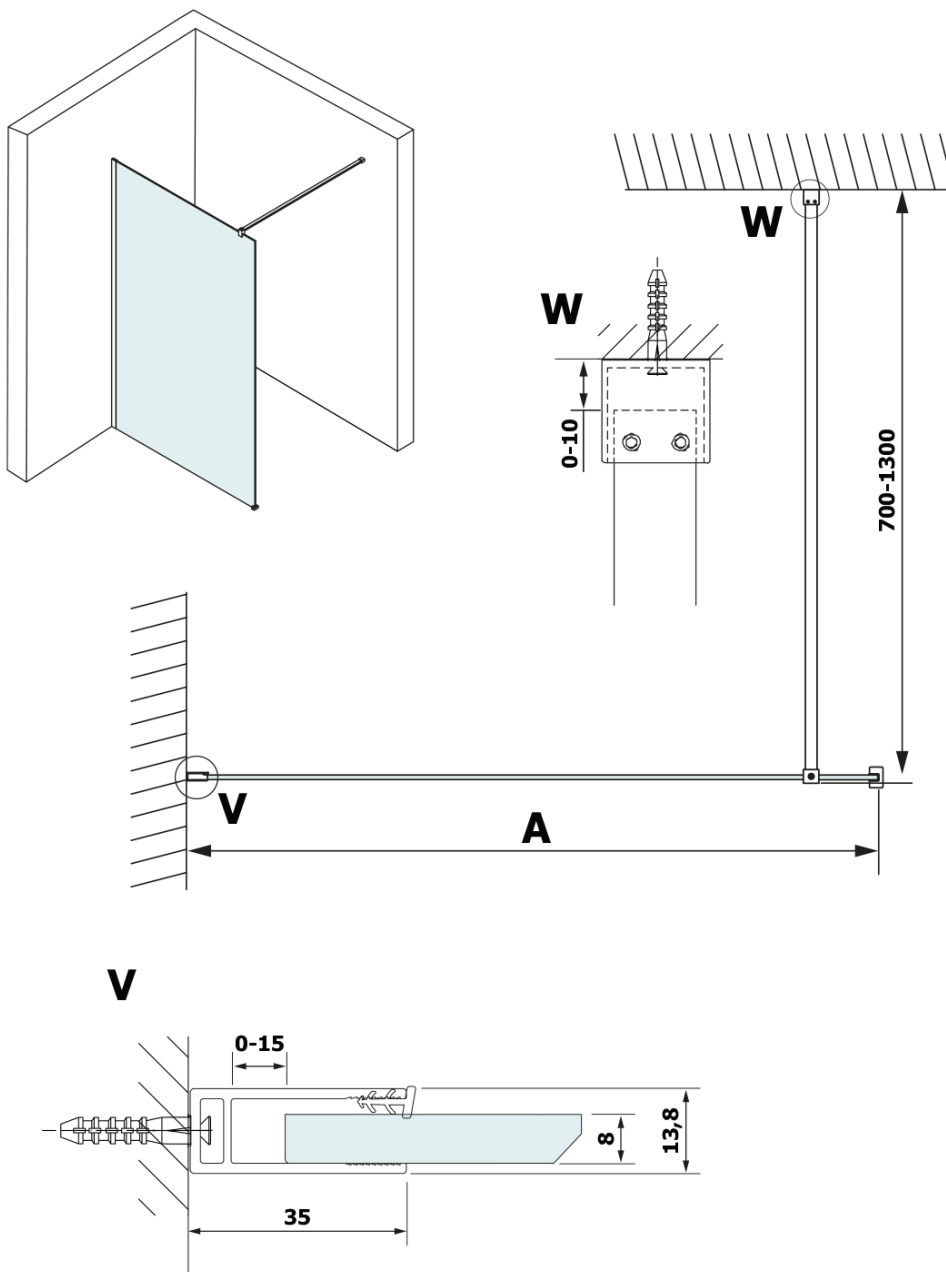

**VARIO BLACK One-piece shower, wall-mount, HPL board
Kara, 1100 mm**

Order code: GX2611GX1014

Basic information

Brand: Gelco
Series: VARIO

Size

Height: 2000 mm
Depth: 1100 mm

Properties

Profile colour: Black matt
Shape: Single-wall fixed screen
Glass colour: HPL laminate
Board thickness: 8 mm
Weight / Piece: 29.64 kg
Packaging: 2 Piece
Warranty: 2 years

Technical sheet

MODEL	A
GX2670	685-700
GX2680	785-800
GX2690	885-900
GX2610	985-1000
GX2611	1085-1100
GX2612	1185-1200
GX2613	1285-1300