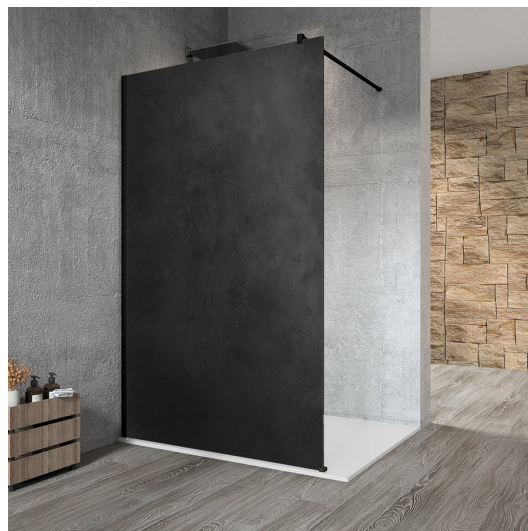

**VARIO BLACK One-piece shower, wall-mount, HPL board
Kara, 1100 mm**

Order code: GX2611GX1014

Basic information

Brand: Gelco
Series: VARIO

Size

Height: 2000 mm
Depth: 1100 mm

Properties

Profile colour: Black matt
Shape: Single-wall fixed screen
Glass colour: HPL laminate
Board thickness: 8 mm
Weight / Piece: 29.64 kg
Packaging: 2 Piece
Warranty: 2 years