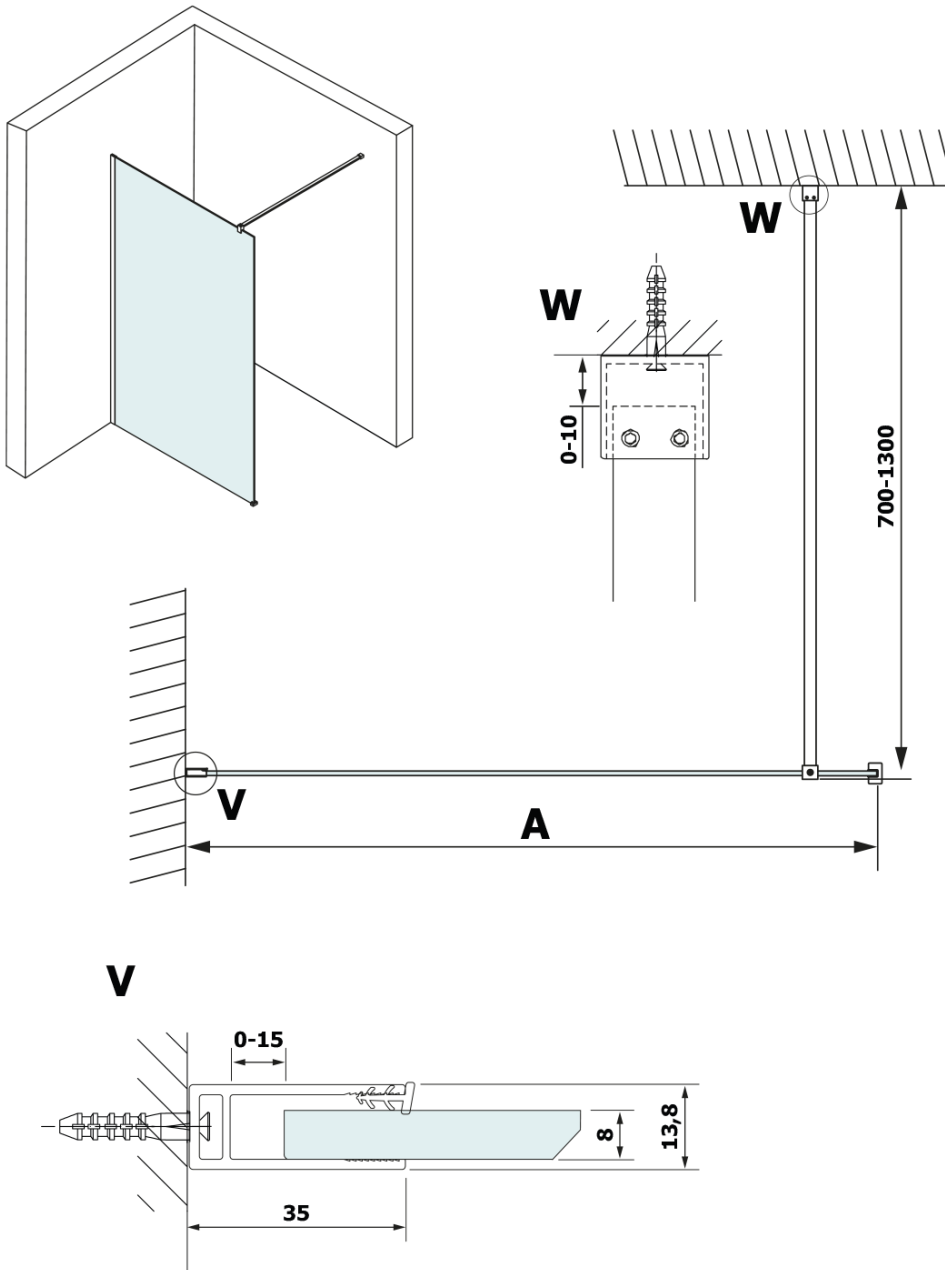

**VARIO BLACK One-piece shower, wall-mount, HPL board
Kara, 1100 mm**

Order code: GX2611GX1014

Basic information

Brand: Gelco
Series: VARIO

Size

Height: 2000 mm
Depth: 1100 mm

Properties

Profile colour: Black matt
Shape: Single-wall fixed screen
Glass colour: HPL laminate
Board thickness: 8 mm
Weight / Piece: 29.64 kg
Packaging: 2 Piece
Warranty: 2 years

Technical sheet

MODEL	A
GX2670	685-700
GX2680	785-800
GX2690	885-900
GX2610	985-1000
GX2611	1085-1100
GX2612	1185-1200
GX2613	1285-1300