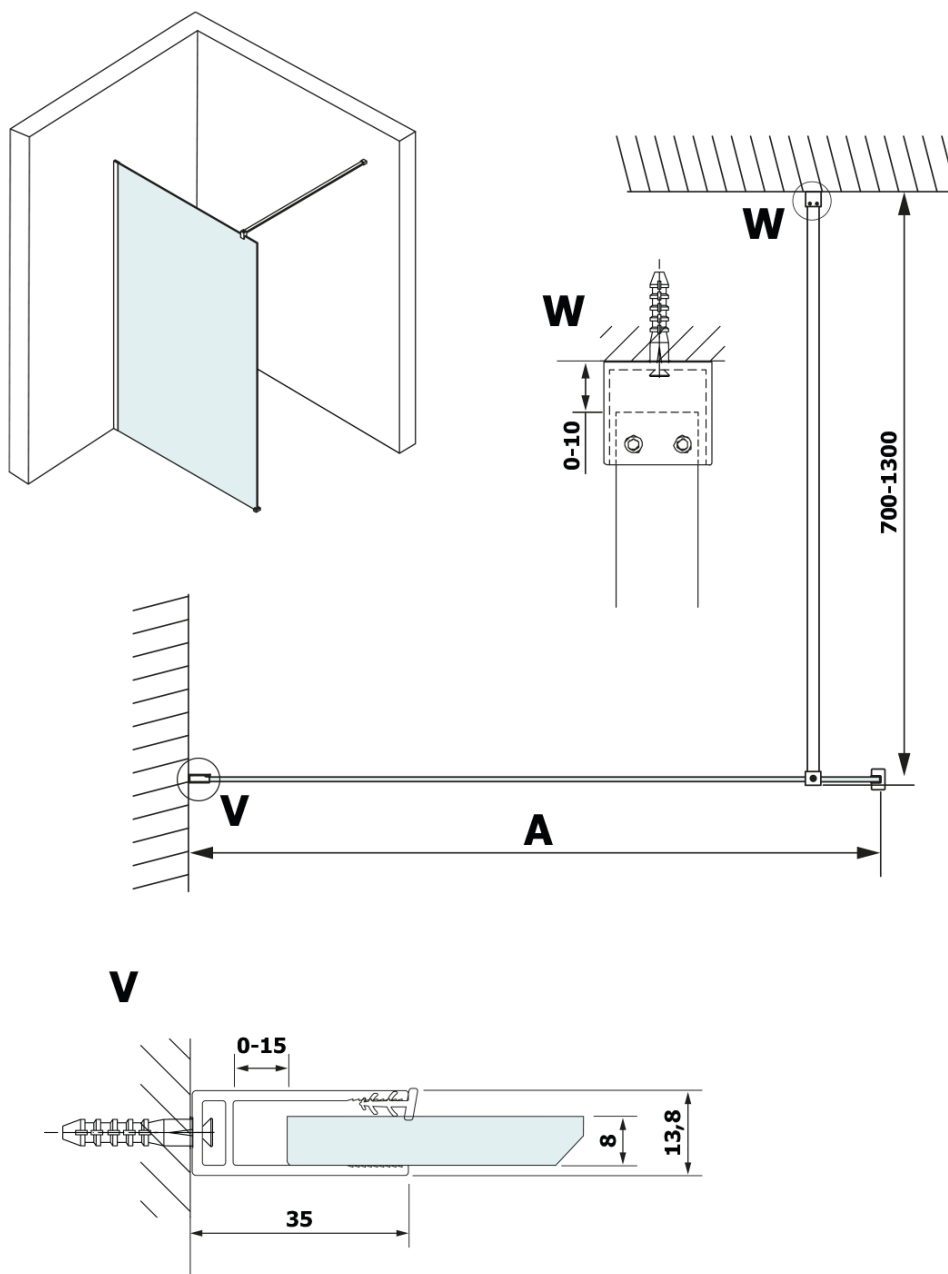

**VARIO BLACK One-piece shower, wall-mount, HPL board  
Kara, 1100 mm**

**Order code:** GX2611GX1014

**Basic information**

**Brand:** Gelco  
**Series:** VARIO

**Size**

**Height:** 2000 mm  
**Depth:** 1100 mm

**Properties**

**Profile colour:** Black matt  
**Shape:** Single-wall fixed screen  
**Glass colour:** HPL laminate  
**Board thickness:** 8 mm  
**Weight / Piece:** 29.64 kg  
**Packaging:** 2 Piece  
**Warranty:** 2 years

**Technical sheet**

MODEL	A
GX2670	685-700
GX2680	785-800
GX2690	885-900
GX2610	985-1000
GX2611	1085-1100
GX2612	1185-1200
GX2613	1285-1300