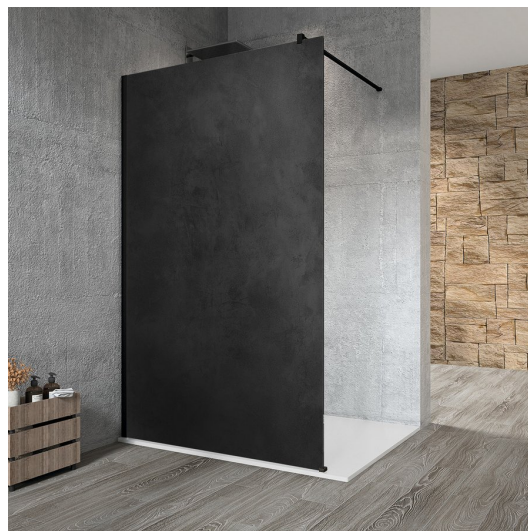

**VARIO BLACK One-piece shower, wall-mount, HPL board
Kara, 1000 mm**

Order code: GX2610GX1014

Basic information

Brand: Gelco
Series: VARIO

Size

Height: 2000 mm
Depth: 1000 mm

Properties

Profile colour: Black matt
Shape: Single-wall fixed screen
Glass colour: HPL laminate
Board thickness: 8 mm
Weight / Piece: 27.22 kg
Packaging: 2 Piece
Warranty: 2 years

VARIO BLACK One-piece shower, wall-mount, HPL board
Kara, 1000 mm

Technical sheet

MODEL	A
GX2670	685-700
GX2680	785-800
GX2690	885-900
GX2610	985-1000
GX2611	1085-1100
GX2612	1185-1200
GX2613	1285-1300

VARIO BLACK One-piece shower, wall-mount, HPL board
Kara, 1000 mm