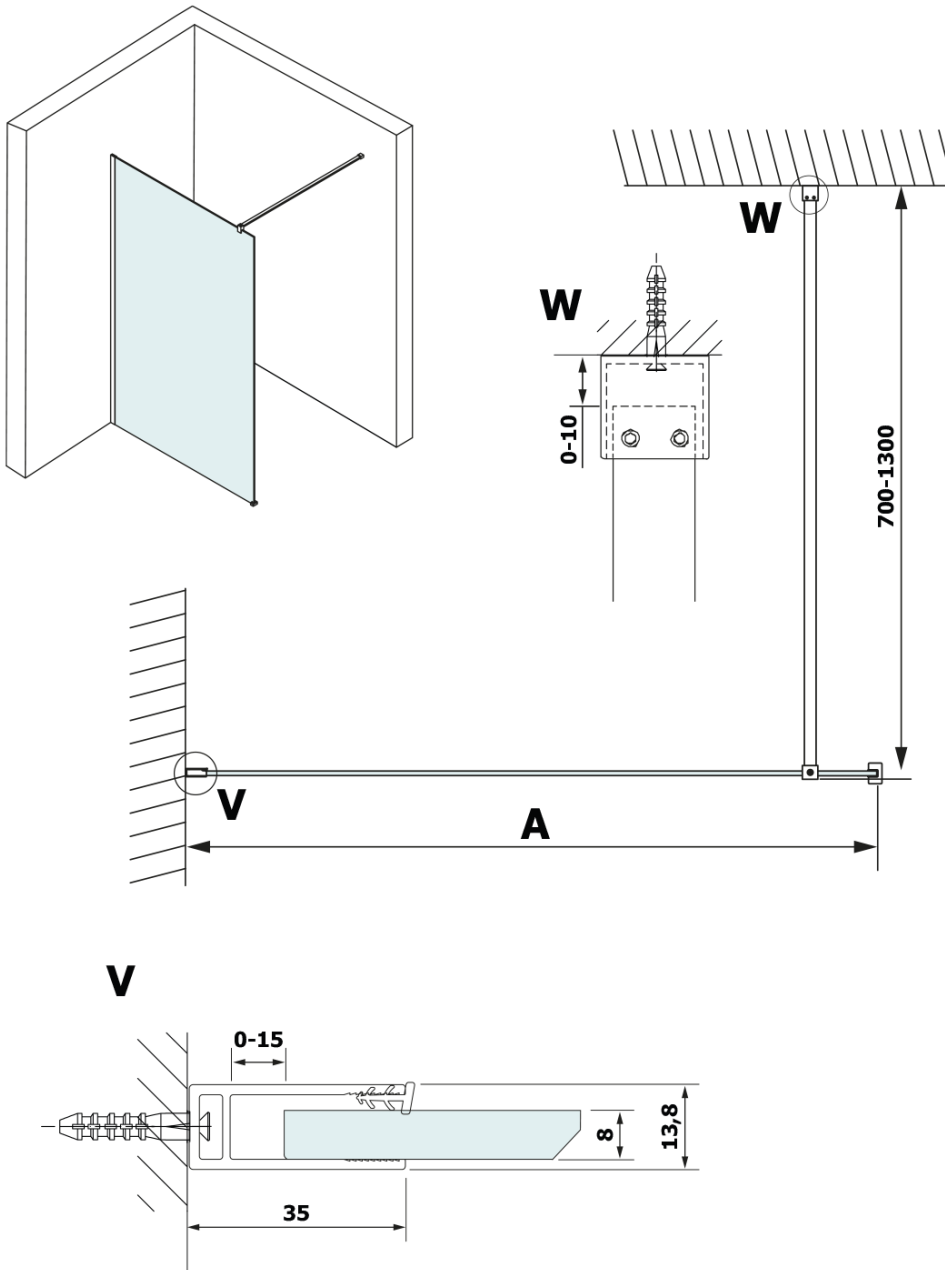

**VARIO BLACK One-piece shower, wall-mount, HPL board
Kara, 1000 mm**

Order code: GX2610GX1014

Basic information

Brand: Gelco
Series: VARIO

Size

Height: 2000 mm
Depth: 1000 mm

Properties

Profile colour: Black matt
Shape: Single-wall fixed screen
Glass colour: HPL laminate
Board thickness: 8 mm
Weight / Piece: 27.22 kg
Packaging: 2 Piece
Warranty: 2 years

VARIO BLACK One-piece shower, wall-mount, HPL board
Kara, 1000 mm

Technical sheet

MODEL	A
GX2670	685-700
GX2680	785-800
GX2690	885-900
GX2610	985-1000
GX2611	1085-1100
GX2612	1185-1200
GX2613	1285-1300

VARIO BLACK One-piece shower, wall-mount, HPL board
Kara, 1000 mm

MODEL	A
GX2670	685-700
GX2680	785-800
GX2690	885-900
GX2610	985-1000