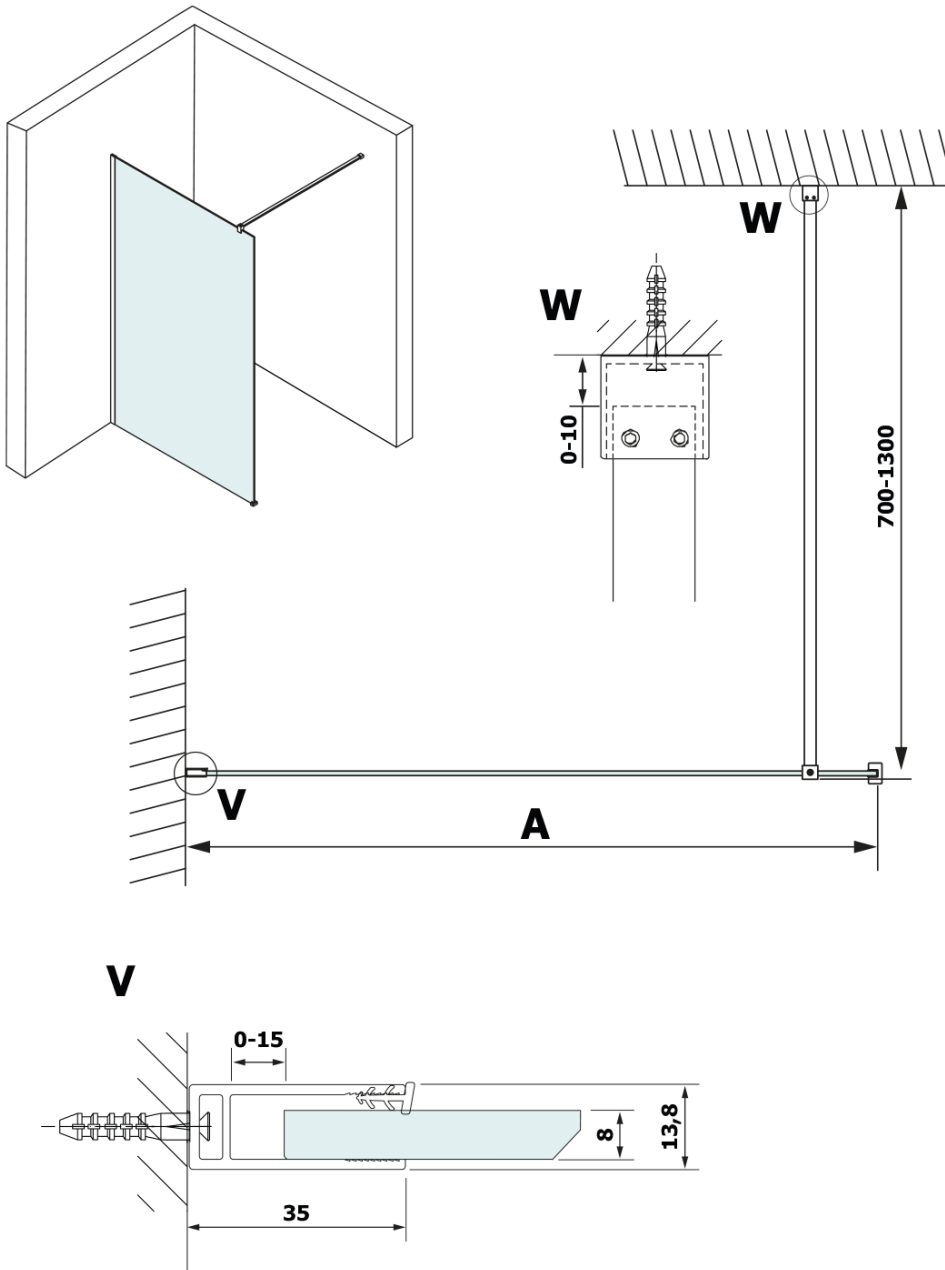

**VARIO BLACK One-piece shower, wall-mount, HPL board  
Kara, 1000 mm**

**Order code:** GX2610GX1014

**Basic information**

**Brand:** Gelco  
**Series:** VARIO

**Size**

**Height:** 2000 mm  
**Depth:** 1000 mm

**Properties**

**Profile colour:** Black matt  
**Shape:** Single-wall fixed screen  
**Glass colour:** HPL laminate  
**Board thickness:** 8 mm  
**Weight / Piece:** 27.22 kg  
**Packaging:** 2 Piece  
**Warranty:** 2 years

**VARIO BLACK One-piece shower, wall-mount, HPL board**  
**Kara, 1000 mm**

**Technical sheet**

MODEL	A
GX2670	685-700
GX2680	785-800
GX2690	885-900
GX2610	985-1000
GX2611	1085-1100
GX2612	1185-1200
GX2613	1285-1300

**VARIO BLACK One-piece shower, wall-mount, HPL board**  
**Kara, 1000 mm**

MODEL	A
GX2670	685-700
GX2680	785-800
GX2690	885-900
GX2610	985-1000