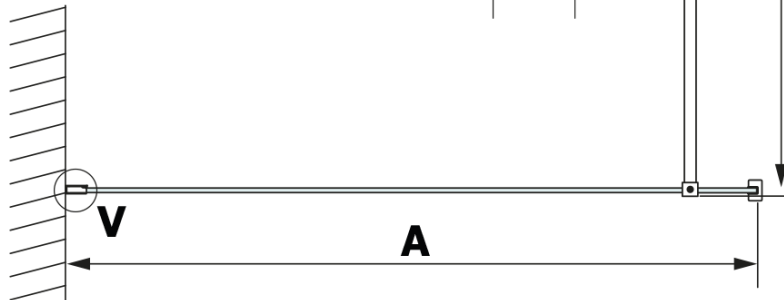

**VARIO BLACK One-piece shower, wall-mount, HPL board  
Kara, 900 mm**

**Order code:** GX2690GX1014

**Basic information**

**Brand:** Gelco  
**Series:** VARIO

**Size**

**Height:** 2000 mm  
**Depth:** 900 mm

**Properties**

**Profile colour:** Black matt  
**Shape:** Single-wall fixed screen  
**Glass colour:** HPL laminate  
**Board thickness:** 8 mm  
**Weight / Piece:** 24.8 kg  
**Packaging:** 2 Piece  
**Warranty:** 2 years

**Technical sheet**

MODEL	A
GX2670	685-700
GX2680	785-800
GX2690	885-900
GX2610	985-1000

**VARIO BLACK One-piece shower, wall-mount, HPL board**  
**Kara, 900 mm**

MODEL	A
GX2670	685-700
GX2680	785-800
GX2690	885-900
GX2610	985-1000
GX2611	1085-1100
GX2612	1185-1200
GX2613	1285-1300