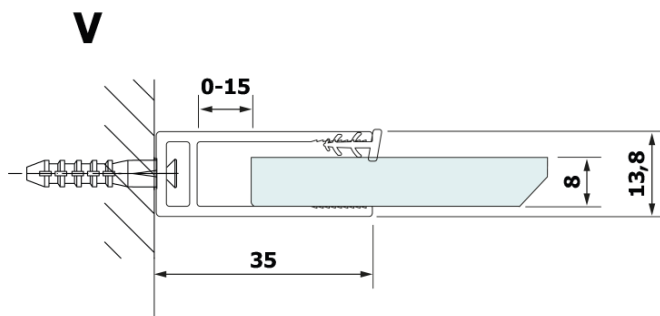

**VARIO BLACK One-piece shower, wall-mount, HPL board  
Kara, 900 mm**

**Order code:** GX2690GX1014

**Basic information**

**Brand:** Gelco  
**Series:** VARIO

**Size**

**Height:** 2000 mm  
**Depth:** 900 mm

**Properties**

**Profile colour:** Black matt  
**Shape:** Single-wall fixed screen  
**Glass colour:** HPL laminate  
**Board thickness:** 8 mm  
**Weight / Piece:** 24.8 kg  
**Packaging:** 2 Piece  
**Warranty:** 2 years

**Technical sheet**

MODEL	A
GX2670	685-700
GX2680	785-800
GX2690	885-900
GX2610	985-1000

**VARIO BLACK One-piece shower, wall-mount, HPL board**  
**Kara, 900 mm**

MODEL	A
GX2670	685-700
GX2680	785-800
GX2690	885-900
GX2610	985-1000
GX2611	1085-1100
GX2612	1185-1200
GX2613	1285-1300