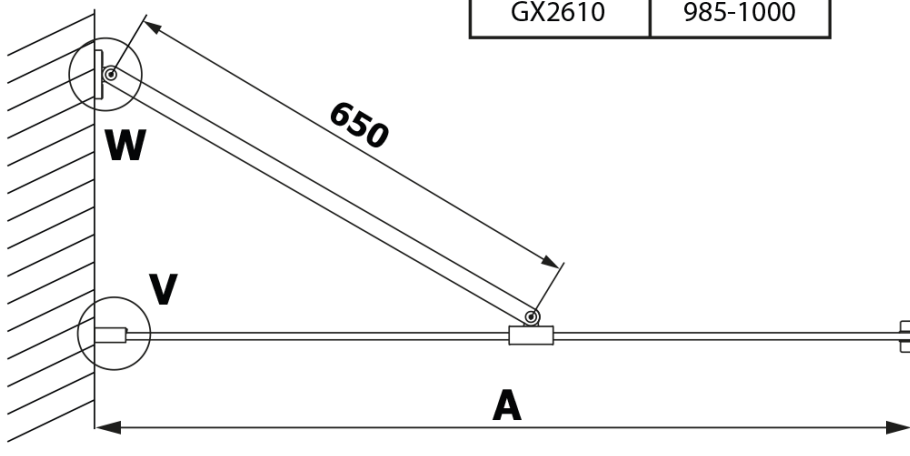

**VARIO BLACK One-piece shower, wall-mount, HPL board  
Kara, 900 mm**

**Order code:** GX2690GX1014

**Basic information**

**Brand:** Gelco  
**Series:** VARIO

**Size**

**Height:** 2000 mm  
**Depth:** 900 mm

**Properties**

**Profile colour:** Black matt  
**Shape:** Single-wall fixed screen  
**Glass colour:** HPL laminate  
**Board thickness:** 8 mm  
**Weight / Piece:** 24.8 kg  
**Packaging:** 2 Piece  
**Warranty:** 2 years

**Technical sheet**

MODEL	A
GX2670	685-700
GX2680	785-800
GX2690	885-900
GX2610	985-1000

**VARIO BLACK One-piece shower, wall-mount, HPL board**  
**Kara, 900 mm**

MODEL	A
GX2670	685-700
GX2680	785-800
GX2690	885-900
GX2610	985-1000
GX2611	1085-1100
GX2612	1185-1200
GX2613	1285-1300