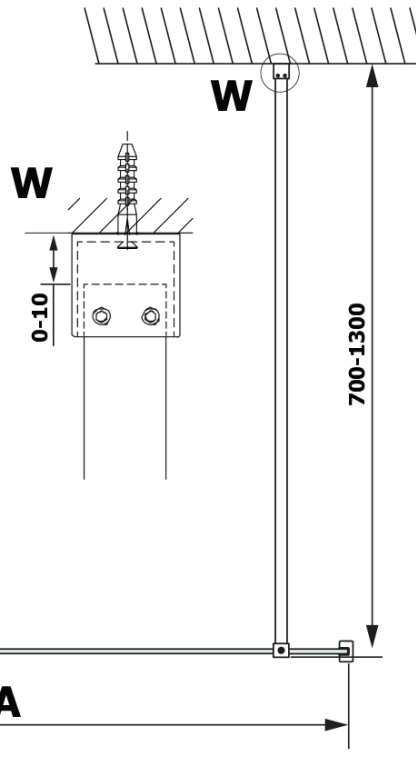

**VARIO BLACK One-piece shower, wall-mount, HPL board  
Kara, 900 mm**

**Order code:** GX2690GX1014

**Basic information**

**Brand:** Gelco  
**Series:** VARIO

**Size**

**Height:** 2000 mm  
**Depth:** 900 mm

**Properties**

**Profile colour:** Black matt  
**Shape:** Single-wall fixed screen  
**Glass colour:** HPL laminate  
**Board thickness:** 8 mm  
**Weight / Piece:** 24.8 kg  
**Packaging:** 2 Piece  
**Warranty:** 2 years

**Technical sheet**

MODEL	A
GX2670	685-700
GX2680	785-800
GX2690	885-900
GX2610	985-1000

**VARIO BLACK One-piece shower, wall-mount, HPL board**  
**Kara, 900 mm**

MODEL	A
GX2670	685-700
GX2680	785-800
GX2690	885-900
GX2610	985-1000
GX2611	1085-1100
GX2612	1185-1200
GX2613	1285-1300