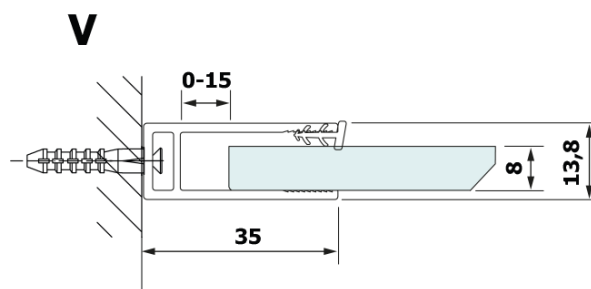

**VARIO BLACK One-piece shower, wall-mount, HPL board  
Kara, 900 mm**

**Order code:** GX2690GX1014

**Basic information**

**Brand:** Gelco  
**Series:** VARIO

**Size**

**Height:** 2000 mm  
**Depth:** 900 mm

**Properties**

**Profile colour:** Black matt  
**Shape:** Single-wall fixed screen  
**Glass colour:** HPL laminate  
**Board thickness:** 8 mm  
**Weight / Piece:** 24.8 kg  
**Packaging:** 2 Piece  
**Warranty:** 2 years

**Technical sheet**

MODEL	A
GX2670	685-700
GX2680	785-800
GX2690	885-900
GX2610	985-1000

**VARIO BLACK One-piece shower, wall-mount, HPL board**  
**Kara, 900 mm**

MODEL	A
GX2670	685-700
GX2680	785-800
GX2690	885-900
GX2610	985-1000
GX2611	1085-1100
GX2612	1185-1200
GX2613	1285-1300