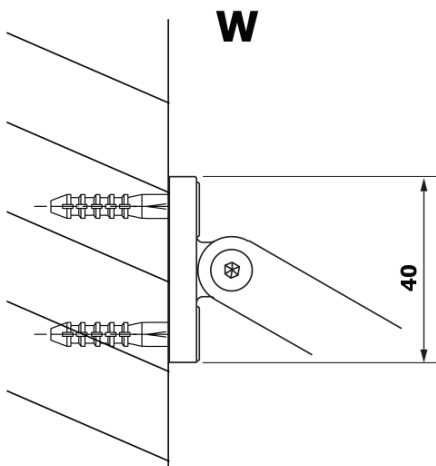

**VARIO BLACK One-piece shower, wall-mount, HPL board  
Kara, 900 mm**

**Order code:** GX2690GX1014

**Basic information**

**Brand:** Gelco  
**Series:** VARIO

**Size**

**Height:** 2000 mm  
**Depth:** 900 mm

**Properties**

**Profile colour:** Black matt  
**Shape:** Single-wall fixed screen  
**Glass colour:** HPL laminate  
**Board thickness:** 8 mm  
**Weight / Piece:** 24.8 kg  
**Packaging:** 2 Piece  
**Warranty:** 2 years

**Technical sheet**

MODEL	A
GX2670	685-700
GX2680	785-800
GX2690	885-900
GX2610	985-1000

**VARIO BLACK One-piece shower, wall-mount, HPL board**  
**Kara, 900 mm**

MODEL	A
GX2670	685-700
GX2680	785-800
GX2690	885-900
GX2610	985-1000
GX2611	1085-1100
GX2612	1185-1200
GX2613	1285-1300