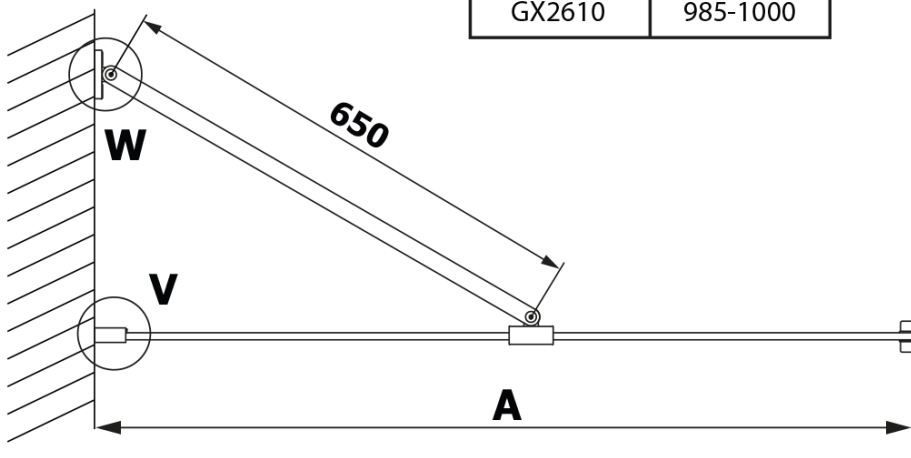

**VARIO BLACK One-piece shower, wall-mount, HPL board  
Kara, 900 mm**

**Order code:** GX2690GX1014

**Basic information**

**Brand:** Gelco  
**Series:** VARIO

**Size**

**Height:** 2000 mm  
**Depth:** 900 mm

**Properties**

**Profile colour:** Black matt  
**Shape:** Single-wall fixed screen  
**Glass colour:** HPL laminate  
**Board thickness:** 8 mm  
**Weight / Piece:** 24.8 kg  
**Packaging:** 2 Piece  
**Warranty:** 2 years

**Technical sheet**

| MODEL  | A        |
|--------|----------|
| GX2670 | 685-700  |
| GX2680 | 785-800  |
| GX2690 | 885-900  |
| GX2610 | 985-1000 |

**VARIO BLACK One-piece shower, wall-mount, HPL board**  
**Kara, 900 mm**

| MODEL  | A         |
|--------|-----------|
| GX2670 | 685-700   |
| GX2680 | 785-800   |
| GX2690 | 885-900   |
| GX2610 | 985-1000  |
| GX2611 | 1085-1100 |
| GX2612 | 1185-1200 |
| GX2613 | 1285-1300 |