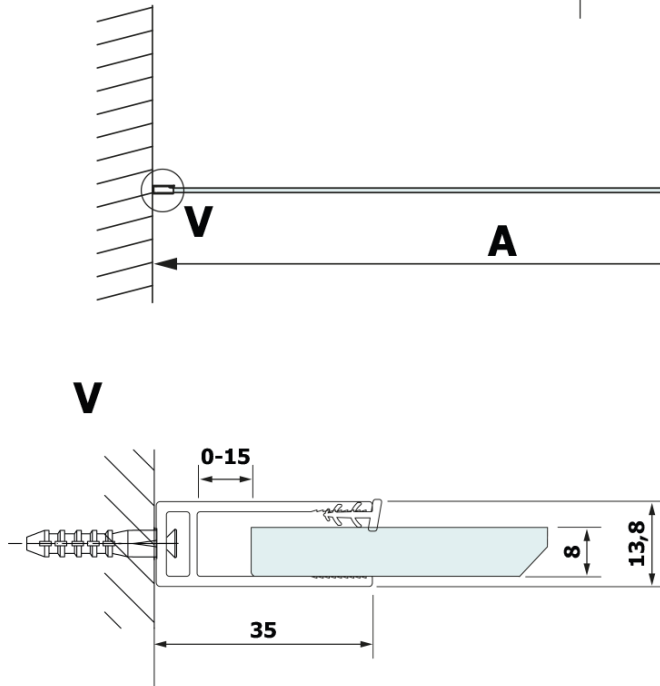

**VARIO BLACK One-piece shower, wall-mount, HPL board  
Kara, 900 mm**

**Order code:** GX2690GX1014

**Basic information**

**Brand:** Gelco  
**Series:** VARIO

**Size**

**Height:** 2000 mm  
**Depth:** 900 mm

**Properties**

**Profile colour:** Black matt  
**Shape:** Single-wall fixed screen  
**Glass colour:** HPL laminate  
**Board thickness:** 8 mm  
**Weight / Piece:** 24.8 kg  
**Packaging:** 2 Piece  
**Warranty:** 2 years

**Technical sheet**

| MODEL  | A        |
|--------|----------|
| GX2670 | 685-700  |
| GX2680 | 785-800  |
| GX2690 | 885-900  |
| GX2610 | 985-1000 |

**VARIO BLACK One-piece shower, wall-mount, HPL board**  
**Kara, 900 mm**

| MODEL  | A         |
|--------|-----------|
| GX2670 | 685-700   |
| GX2680 | 785-800   |
| GX2690 | 885-900   |
| GX2610 | 985-1000  |
| GX2611 | 1085-1100 |
| GX2612 | 1185-1200 |
| GX2613 | 1285-1300 |