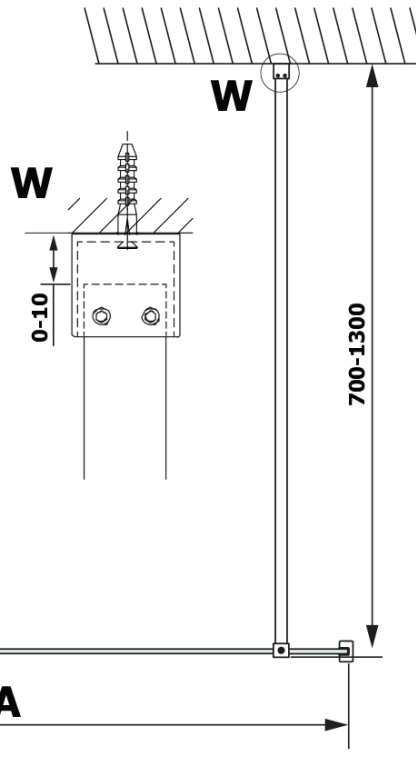

**VARIO BLACK One-piece shower, wall-mount, HPL board  
Kara, 900 mm**

**Order code:** GX2690GX1014

**Basic information**

**Brand:** Gelco  
**Series:** VARIO

**Size**

**Height:** 2000 mm  
**Depth:** 900 mm

**Properties**

**Profile colour:** Black matt  
**Shape:** Single-wall fixed screen  
**Glass colour:** HPL laminate  
**Board thickness:** 8 mm  
**Weight / Piece:** 24.8 kg  
**Packaging:** 2 Piece  
**Warranty:** 2 years

**Technical sheet**

| MODEL  | A        |
|--------|----------|
| GX2670 | 685-700  |
| GX2680 | 785-800  |
| GX2690 | 885-900  |
| GX2610 | 985-1000 |

**VARIO BLACK One-piece shower, wall-mount, HPL board**  
**Kara, 900 mm**

| MODEL  | A         |
|--------|-----------|
| GX2670 | 685-700   |
| GX2680 | 785-800   |
| GX2690 | 885-900   |
| GX2610 | 985-1000  |
| GX2611 | 1085-1100 |
| GX2612 | 1185-1200 |
| GX2613 | 1285-1300 |