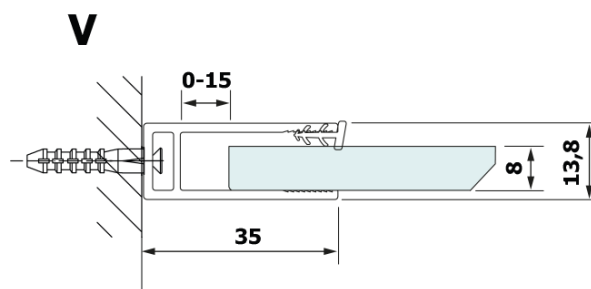

**VARIO BLACK One-piece shower, wall-mount, HPL board  
Kara, 900 mm**

**Order code:** GX2690GX1014

**Basic information**

**Brand:** Gelco  
**Series:** VARIO

**Size**

**Height:** 2000 mm  
**Depth:** 900 mm

**Properties**

**Profile colour:** Black matt  
**Shape:** Single-wall fixed screen  
**Glass colour:** HPL laminate  
**Board thickness:** 8 mm  
**Weight / Piece:** 24.8 kg  
**Packaging:** 2 Piece  
**Warranty:** 2 years

**Technical sheet**

| MODEL  | A        |
|--------|----------|
| GX2670 | 685-700  |
| GX2680 | 785-800  |
| GX2690 | 885-900  |
| GX2610 | 985-1000 |

**VARIO BLACK One-piece shower, wall-mount, HPL board**  
**Kara, 900 mm**