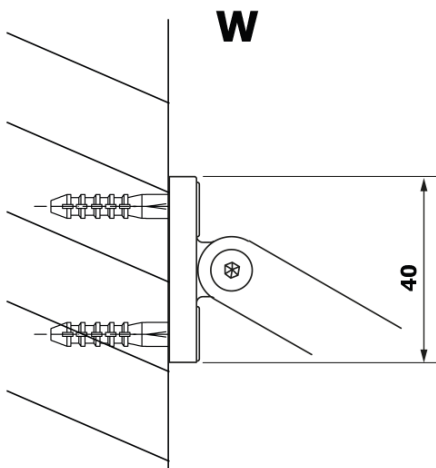

**VARIO BLACK One-piece shower, wall-mount, HPL board  
Kara, 900 mm**

**Order code:** GX2690GX1014

**Basic information**

**Brand:** Gelco  
**Series:** VARIO

**Size**

**Height:** 2000 mm  
**Depth:** 900 mm

**Properties**

**Profile colour:** Black matt  
**Shape:** Single-wall fixed screen  
**Glass colour:** HPL laminate  
**Board thickness:** 8 mm  
**Weight / Piece:** 24.8 kg  
**Packaging:** 2 Piece  
**Warranty:** 2 years

**Technical sheet**

| MODEL  | A        |
|--------|----------|
| GX2670 | 685-700  |
| GX2680 | 785-800  |
| GX2690 | 885-900  |
| GX2610 | 985-1000 |

**VARIO BLACK One-piece shower, wall-mount, HPL board**  
**Kara, 900 mm**

| MODEL  | A         |
|--------|-----------|
| GX2670 | 685-700   |
| GX2680 | 785-800   |
| GX2690 | 885-900   |
| GX2610 | 985-1000  |
| GX2611 | 1085-1100 |
| GX2612 | 1185-1200 |
| GX2613 | 1285-1300 |