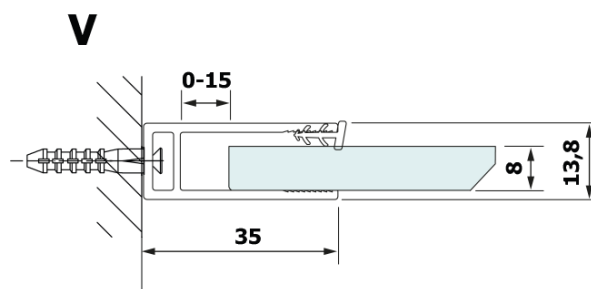

**VARIO BLACK One-piece shower, wall-mount, HPL board
Kara, 900 mm**

Order code: GX2690GX1014

Basic information

Brand: Gelco
Series: VARIO

Size

Height: 2000 mm
Depth: 900 mm

Properties

Profile colour: Black matt
Shape: Single-wall fixed screen
Glass colour: HPL laminate
Board thickness: 8 mm
Weight / Piece: 24.8 kg
Packaging: 2 Piece
Warranty: 2 years

Technical sheet

MODEL	A
GX2670	685-700
GX2680	785-800
GX2690	885-900
GX2610	985-1000

VARIO BLACK One-piece shower, wall-mount, HPL board
Kara, 900 mm

MODEL	A
GX2670	685-700
GX2680	785-800
GX2690	885-900
GX2610	985-1000
GX2611	1085-1100
GX2612	1185-1200
GX2613	1285-1300