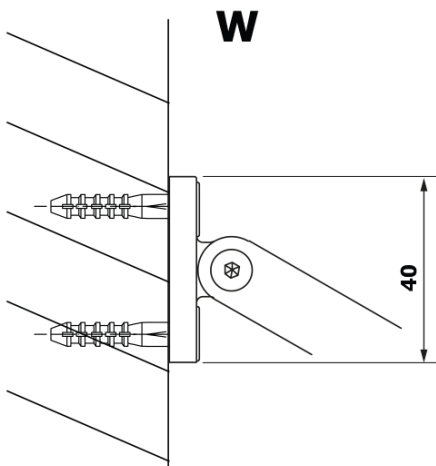

**VARIO BLACK One-piece shower, wall-mount, HPL board
Kara, 900 mm**

Order code: GX2690GX1014

Basic information

Brand: Gelco
Series: VARIO

Size

Height: 2000 mm
Depth: 900 mm

Properties

Profile colour: Black matt
Shape: Single-wall fixed screen
Glass colour: HPL laminate
Board thickness: 8 mm
Weight / Piece: 24.8 kg
Packaging: 2 Piece
Warranty: 2 years

Technical sheet

MODEL	A
GX2670	685-700
GX2680	785-800
GX2690	885-900
GX2610	985-1000

VARIO BLACK One-piece shower, wall-mount, HPL board
Kara, 900 mm

MODEL	A
GX2670	685-700
GX2680	785-800
GX2690	885-900
GX2610	985-1000
GX2611	1085-1100
GX2612	1185-1200
GX2613	1285-1300