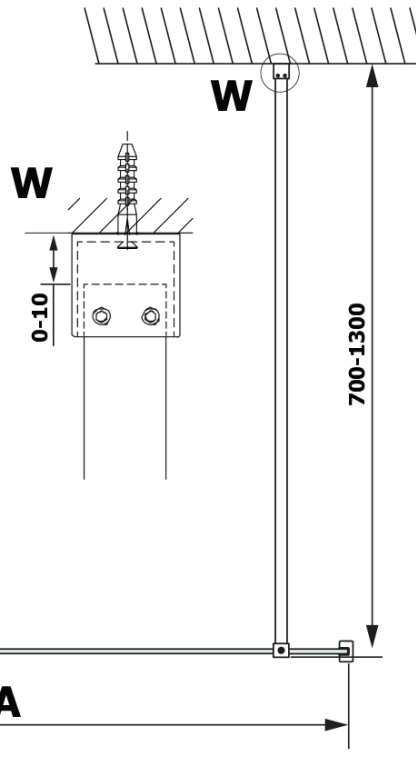

**VARIO BLACK One-piece shower, wall-mount, HPL board
Kara, 900 mm**

Order code: GX2690GX1014

Basic information

Brand: Gelco
Series: VARIO

Size

Height: 2000 mm
Depth: 900 mm

Properties

Profile colour: Black matt
Shape: Single-wall fixed screen
Glass colour: HPL laminate
Board thickness: 8 mm
Weight / Piece: 24.8 kg
Packaging: 2 Piece
Warranty: 2 years

Technical sheet

MODEL	A
GX2670	685-700
GX2680	785-800
GX2690	885-900
GX2610	985-1000

VARIO BLACK One-piece shower, wall-mount, HPL board
Kara, 900 mm

MODEL	A
GX2670	685-700
GX2680	785-800
GX2690	885-900
GX2610	985-1000
GX2611	1085-1100
GX2612	1185-1200
GX2613	1285-1300