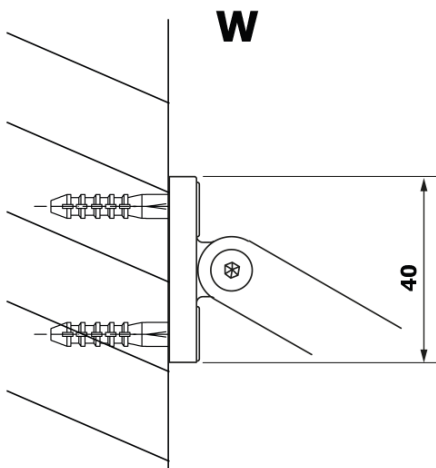

**VARIO BLACK One-piece shower, wall-mount, HPL board
Kara, 900 mm**

Order code: GX2690GX1014

Basic information

Brand: Gelco
Series: VARIO

Size

Height: 2000 mm
Depth: 900 mm

Properties

Profile colour: Black matt
Shape: Single-wall fixed screen
Glass colour: HPL laminate
Board thickness: 8 mm
Weight / Piece: 24.8 kg
Packaging: 2 Piece
Warranty: 2 years

Technical sheet

MODEL	A
GX2670	685-700
GX2680	785-800
GX2690	885-900
GX2610	985-1000

VARIO BLACK One-piece shower, wall-mount, HPL board
Kara, 900 mm

MODEL	A
GX2670	685-700
GX2680	785-800
GX2690	885-900
GX2610	985-1000
GX2611	1085-1100
GX2612	1185-1200
GX2613	1285-1300