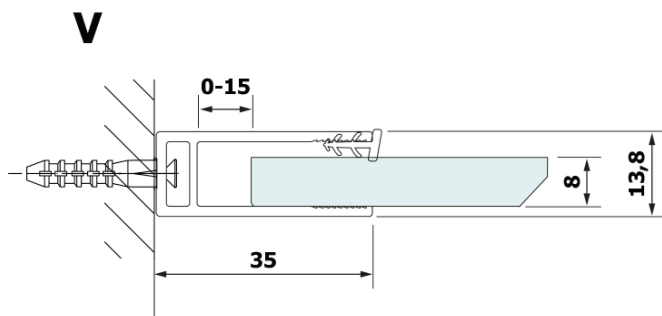

**VARIO BLACK One-piece shower, wall-mount, HPL board
Kara, 900 mm**

Order code: GX2690GX1014

Basic information

Brand: Gelco
Series: VARIO

Size

Height: 2000 mm
Depth: 900 mm

Properties

Profile colour: Black matt
Shape: Single-wall fixed screen
Glass colour: HPL laminate
Board thickness: 8 mm
Weight / Piece: 24.8 kg
Packaging: 2 Piece
Warranty: 2 years

Technical sheet

MODEL	A
GX2670	685-700
GX2680	785-800
GX2690	885-900
GX2610	985-1000

VARIO BLACK One-piece shower, wall-mount, HPL board
Kara, 900 mm

MODEL	A
GX2670	685-700
GX2680	785-800
GX2690	885-900
GX2610	985-1000
GX2611	1085-1100
GX2612	1185-1200
GX2613	1285-1300