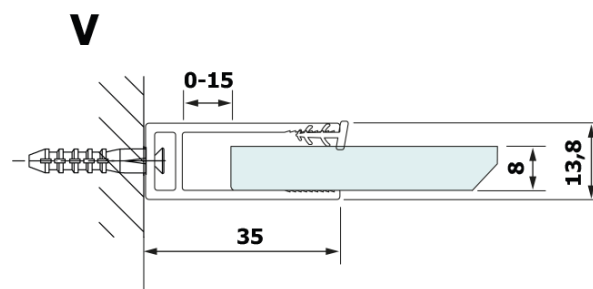

**VARIO BLACK One-piece shower, wall-mount, HPL board
Kara, 900 mm**

Order code: GX2690GX1014

Basic information

Brand: Gelco
Series: VARIO

Size

Height: 2000 mm
Depth: 900 mm

Properties

Profile colour: Black matt
Shape: Single-wall fixed screen
Glass colour: HPL laminate
Board thickness: 8 mm
Weight / Piece: 24.8 kg
Packaging: 2 Piece
Warranty: 2 years

Technical sheet

MODEL	A
GX2670	685-700
GX2680	785-800
GX2690	885-900
GX2610	985-1000

VARIO BLACK One-piece shower, wall-mount, HPL board
Kara, 900 mm

MODEL	A
GX2670	685-700
GX2680	785-800
GX2690	885-900
GX2610	985-1000
GX2611	1085-1100
GX2612	1185-1200
GX2613	1285-1300