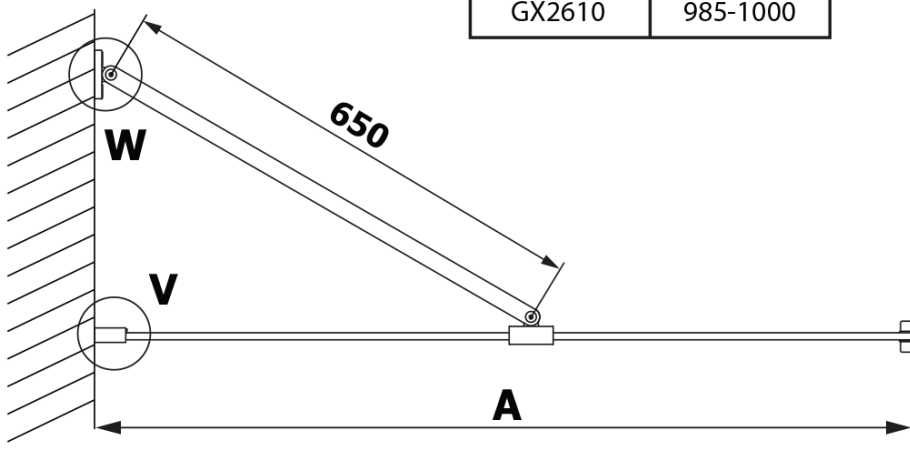

**VARIO BLACK One-piece shower, wall-mount, HPL board
Kara, 900 mm**

Order code: GX2690GX1014

Basic information

Brand: Gelco
Series: VARIO

Size

Height: 2000 mm
Depth: 900 mm

Properties

Profile colour: Black matt
Shape: Single-wall fixed screen
Glass colour: HPL laminate
Board thickness: 8 mm
Weight / Piece: 24.8 kg
Packaging: 2 Piece
Warranty: 2 years

Technical sheet

MODEL	A
GX2670	685-700
GX2680	785-800
GX2690	885-900
GX2610	985-1000

VARIO BLACK One-piece shower, wall-mount, HPL board
Kara, 900 mm

MODEL	A
GX2670	685-700
GX2680	785-800
GX2690	885-900
GX2610	985-1000
GX2611	1085-1100
GX2612	1185-1200
GX2613	1285-1300