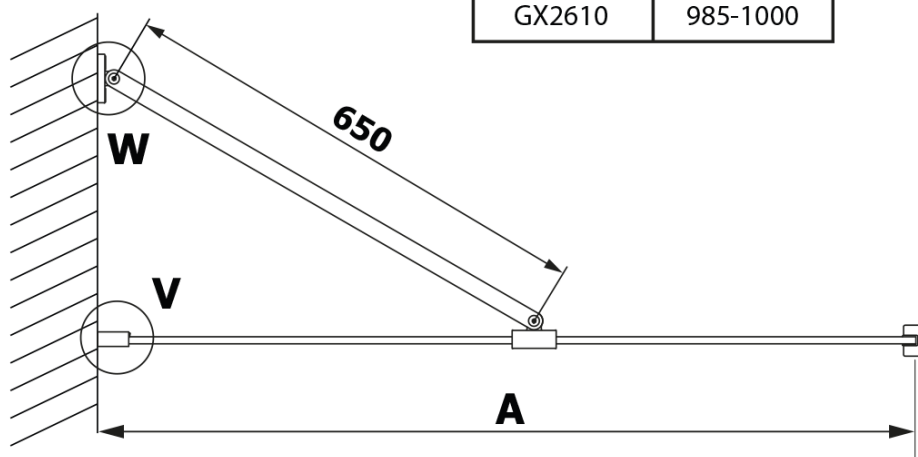

**VARIO BLACK One-piece shower, wall-mount, HPL board
Kara, 900 mm**

Order code: GX2690GX1014

Basic information

Brand: Gelco
Series: VARIO

Size

Height: 2000 mm
Depth: 900 mm

Properties

Profile colour: Black matt
Shape: Single-wall fixed screen
Glass colour: HPL laminate
Board thickness: 8 mm
Weight / Piece: 24.8 kg
Packaging: 2 Piece
Warranty: 2 years

Technical sheet

MODEL	A
GX2670	685-700
GX2680	785-800
GX2690	885-900
GX2610	985-1000

VARIO BLACK One-piece shower, wall-mount, HPL board
Kara, 900 mm

MODEL	A
GX2670	685-700
GX2680	785-800
GX2690	885-900
GX2610	985-1000
GX2611	1085-1100
GX2612	1185-1200
GX2613	1285-1300