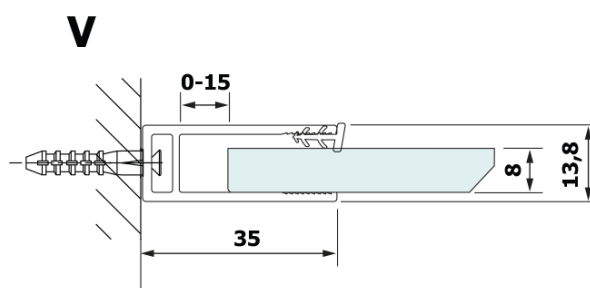

**VARIO BLACK One-piece shower, wall-mount, HPL board
Kara, 900 mm**

Order code: GX2690GX1014

Basic information

Brand: Gelco
Series: VARIO

Size

Height: 2000 mm
Depth: 900 mm

Properties

Profile colour: Black matt
Shape: Single-wall fixed screen
Glass colour: HPL laminate
Board thickness: 8 mm
Weight / Piece: 24.8 kg
Packaging: 2 Piece
Warranty: 2 years

Technical sheet

MODEL	A
GX2670	685-700
GX2680	785-800
GX2690	885-900
GX2610	985-1000

VARIO BLACK One-piece shower, wall-mount, HPL board
Kara, 900 mm

MODEL	A
GX2670	685-700
GX2680	785-800
GX2690	885-900
GX2610	985-1000
GX2611	1085-1100
GX2612	1185-1200
GX2613	1285-1300