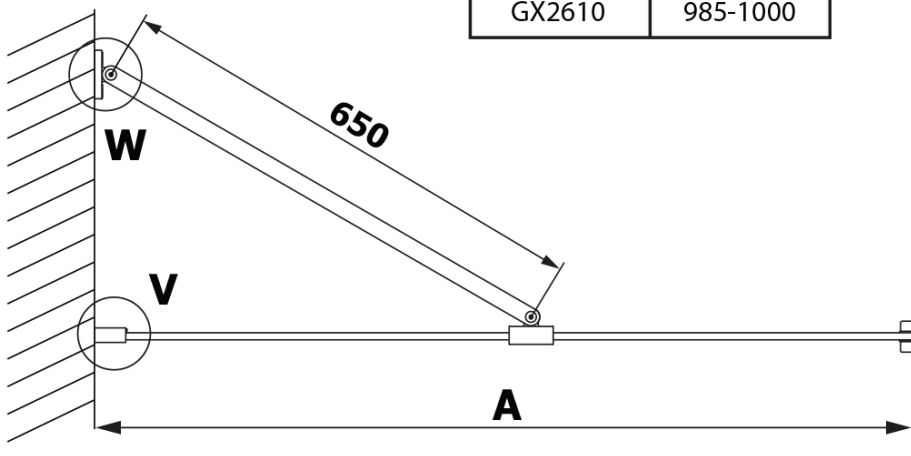

**VARIO BLACK One-piece shower, wall-mount, HPL board
Kara, 900 mm**

Order code: GX2690GX1014

Basic information

Brand: Gelco
Series: VARIO

Size

Height: 2000 mm
Depth: 900 mm

Properties

Profile colour: Black matt
Shape: Single-wall fixed screen
Glass colour: HPL laminate
Board thickness: 8 mm
Weight / Piece: 24.8 kg
Packaging: 2 Piece
Warranty: 2 years

Technical sheet

MODEL	A
GX2670	685-700
GX2680	785-800
GX2690	885-900
GX2610	985-1000

VARIO BLACK One-piece shower, wall-mount, HPL board
Kara, 900 mm

MODEL	A
GX2670	685-700
GX2680	785-800
GX2690	885-900
GX2610	985-1000
GX2611	1085-1100
GX2612	1185-1200
GX2613	1285-1300