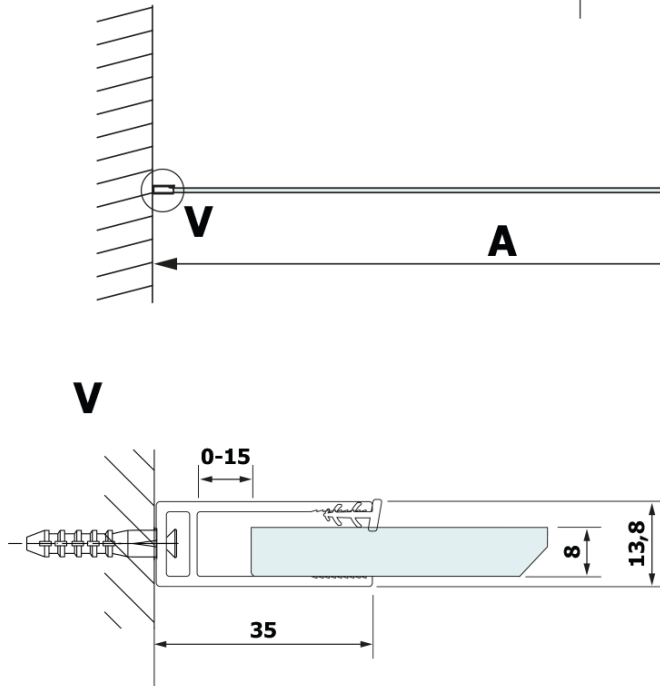

**VARIO BLACK One-piece shower, wall-mount, HPL board
Kara, 900 mm**

Order code: GX2690GX1014

Basic information

Brand: Gelco
Series: VARIO

Size

Height: 2000 mm
Depth: 900 mm

Properties

Profile colour: Black matt
Shape: Single-wall fixed screen
Glass colour: HPL laminate
Board thickness: 8 mm
Weight / Piece: 24.8 kg
Packaging: 2 Piece
Warranty: 2 years

Technical sheet

MODEL	A
GX2670	685-700
GX2680	785-800
GX2690	885-900
GX2610	985-1000

VARIO BLACK One-piece shower, wall-mount, HPL board
Kara, 900 mm

MODEL	A
GX2670	685-700
GX2680	785-800
GX2690	885-900
GX2610	985-1000
GX2611	1085-1100
GX2612	1185-1200
GX2613	1285-1300