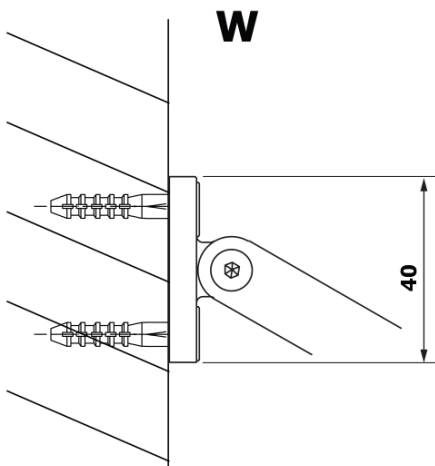

**VARIO BLACK One-piece shower, wall-mount, HPL board
Kara, 900 mm**

Order code: GX2690GX1014

Basic information

Brand: Gelco
Series: VARIO

Size

Height: 2000 mm
Depth: 900 mm

Properties

Profile colour: Black matt
Shape: Single-wall fixed screen
Glass colour: HPL laminate
Board thickness: 8 mm
Weight / Piece: 24.8 kg
Packaging: 2 Piece
Warranty: 2 years

Technical sheet

MODEL	A
GX2670	685-700
GX2680	785-800
GX2690	885-900
GX2610	985-1000

VARIO BLACK One-piece shower, wall-mount, HPL board
Kara, 900 mm

MODEL	A
GX2670	685-700
GX2680	785-800
GX2690	885-900
GX2610	985-1000
GX2611	1085-1100
GX2612	1185-1200
GX2613	1285-1300