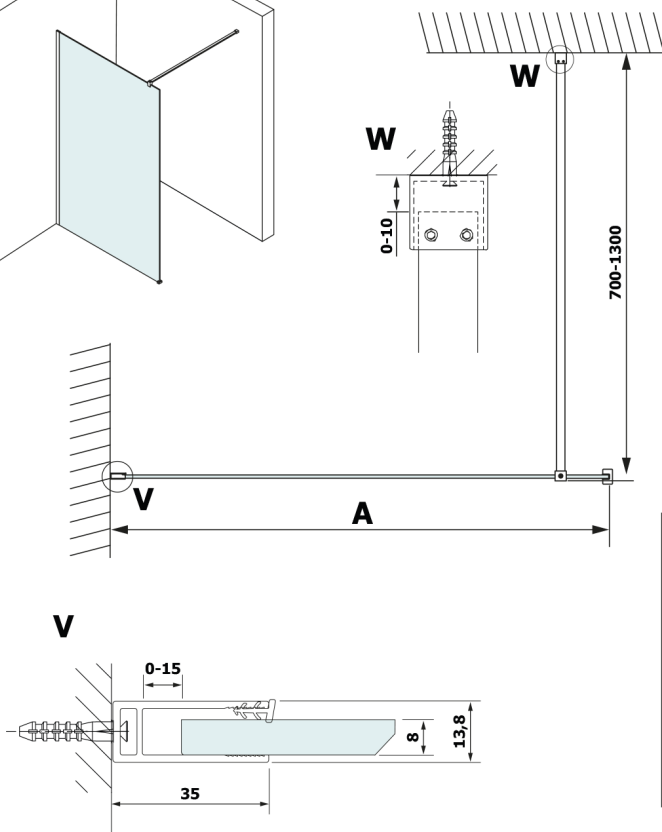

VARIO BLACK One-piece shower, wall-mount, HPL board Kara, 900 mm

Order code: GX2690GX1014

Size

Height: 2000 mm

Depth: 900 mm

Properties

Warranty: 2 years

Technical sheet

MODEL	A
GX2670	685-700
GX2680	785-800
GX2690	885-900
GX2610	985-1000

VARIO BLACK One-piece shower, wall-mount, HPL board
Kara, 900 mm

MODEL	A
GX2670	685-700
GX2680	785-800
GX2690	885-900
GX2610	985-1000
GX2611	1085-1100
GX2612	1185-1200
GX2613	1285-1300