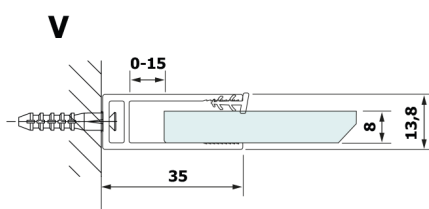

VARIO BLACK One-piece shower, wall-mount, HPL board Kara, 900 mm

Order code: GX2690GX1014

Size

Height: 2000 mm

Depth: 900 mm

Properties

Warranty: 2 years

Technical sheet

MODEL	A
GX2670	685-700
GX2680	785-800
GX2690	885-900
GX2610	985-1000

VARIO BLACK One-piece shower, wall-mount, HPL board
Kara, 900 mm

MODEL	A
GX2670	685-700
GX2680	785-800
GX2690	885-900
GX2610	985-1000
GX2611	1085-1100
GX2612	1185-1200
GX2613	1285-1300