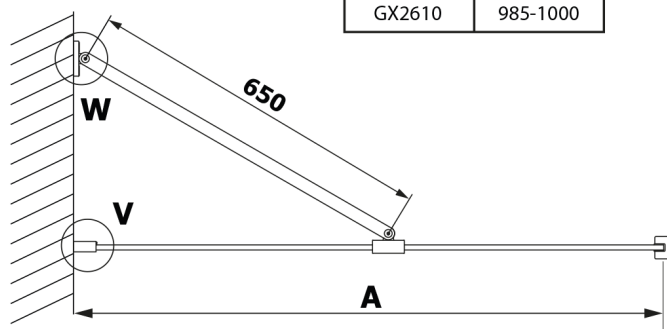

VARIO BLACK One-piece shower, wall-mount, HPL board Kara, 900 mm

Order code: GX2690GX1014

Size

Height: 2000 mm

Depth: 900 mm

Properties

Warranty: 2 years

Technical sheet

MODEL	A
GX2670	685-700
GX2680	785-800
GX2690	885-900
GX2610	985-1000

VARIO BLACK One-piece shower, wall-mount, HPL board
Kara, 900 mm

MODEL	A
GX2670	685-700
GX2680	785-800
GX2690	885-900
GX2610	985-1000
GX2611	1085-1100
GX2612	1185-1200
GX2613	1285-1300