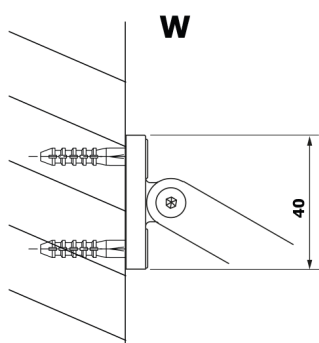

VARIO BLACK One-piece shower, wall-mount, HPL board Kara, 900 mm

Order code: GX2690GX1014

Size

Height: 2000 mm

Depth: 900 mm

Properties

Warranty: 2 years

Technical sheet

MODEL	A
GX2670	685-700
GX2680	785-800
GX2690	885-900
GX2610	985-1000

VARIO BLACK One-piece shower, wall-mount, HPL board
Kara, 900 mm

MODEL	A
GX2670	685-700
GX2680	785-800
GX2690	885-900
GX2610	985-1000
GX2611	1085-1100
GX2612	1185-1200
GX2613	1285-1300