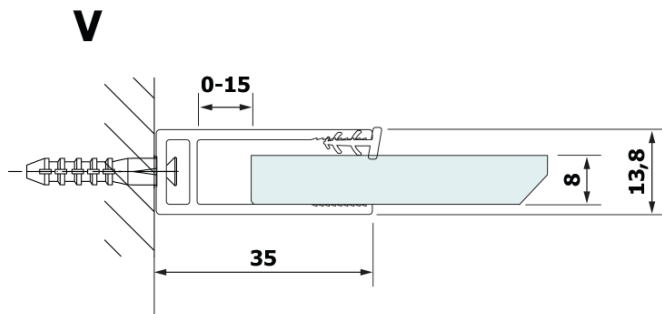

**VARIO BLACK One-piece shower, wall-mount, HPL board
Kara, 800 mm**

Order code: GX2680GX1014

Basic information

Brand: Gelco
Series: VARIO

Size

Height: 2000 mm
Depth: 800 mm

Properties

Profile colour: Black matt
Shape: Single-wall fixed screen
Glass colour: HPL laminate
Board thickness: 8 mm
Weight / Piece: 22.38 kg
Packaging: 2 Piece
Warranty: 2 years

Technical sheet

MODEL	A
GX2670	685-700
GX2680	785-800
GX2690	885-900
GX2610	985-1000

VARIO BLACK One-piece shower, wall-mount, HPL board
Kara, 800 mm

MODEL	A
GX2670	685-700
GX2680	785-800
GX2690	885-900
GX2610	985-1000
GX2611	1085-1100
GX2612	1185-1200
GX2613	1285-1300