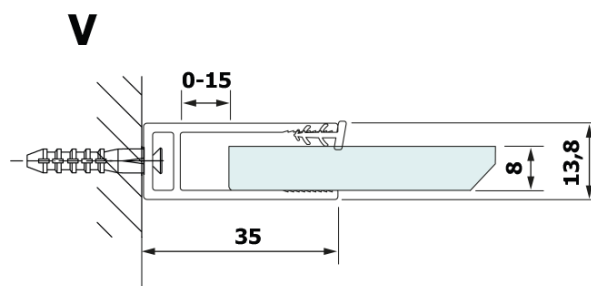

**VARIO BLACK One-piece shower, wall-mount, HPL board
Kara, 800 mm**

Order code: GX2680GX1014

Basic information

Brand: Gelco
Series: VARIO

Size

Height: 2000 mm
Depth: 800 mm

Properties

Profile colour: Black matt
Shape: Single-wall fixed screen
Glass colour: HPL laminate
Board thickness: 8 mm
Weight / Piece: 22.38 kg
Packaging: 2 Piece
Warranty: 2 years

Technical sheet

MODEL	A
GX2670	685-700
GX2680	785-800
GX2690	885-900
GX2610	985-1000

VARIO BLACK One-piece shower, wall-mount, HPL board
Kara, 800 mm

MODEL	A
GX2670	685-700
GX2680	785-800
GX2690	885-900
GX2610	985-1000
GX2611	1085-1100
GX2612	1185-1200
GX2613	1285-1300