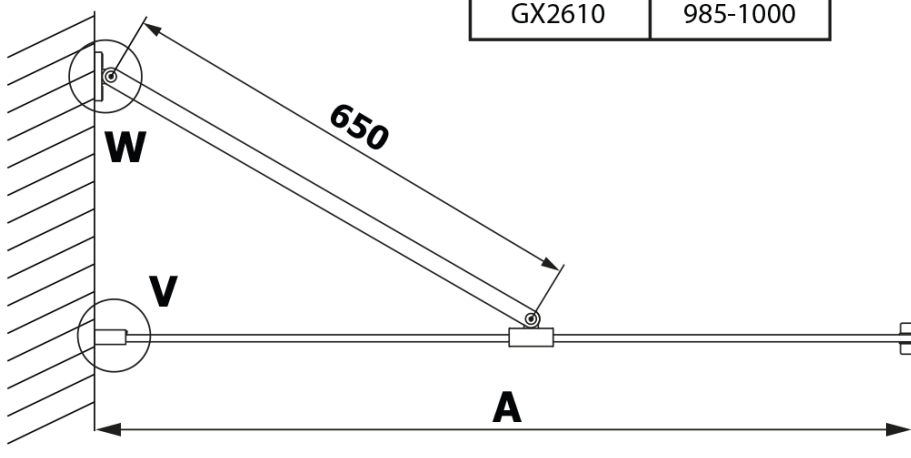

**VARIO BLACK One-piece shower, wall-mount, HPL board
Kara, 800 mm**

Order code: GX2680GX1014

Basic information

Brand: Gelco
Series: VARIO

Size

Height: 2000 mm
Depth: 800 mm

Properties

Profile colour: Black matt
Shape: Single-wall fixed screen
Glass colour: HPL laminate
Board thickness: 8 mm
Weight / Piece: 22.38 kg
Packaging: 2 Piece
Warranty: 2 years

Technical sheet

MODEL	A
GX2670	685-700
GX2680	785-800
GX2690	885-900
GX2610	985-1000

VARIO BLACK One-piece shower, wall-mount, HPL board
Kara, 800 mm

MODEL	A
GX2670	685-700
GX2680	785-800
GX2690	885-900
GX2610	985-1000
GX2611	1085-1100
GX2612	1185-1200
GX2613	1285-1300