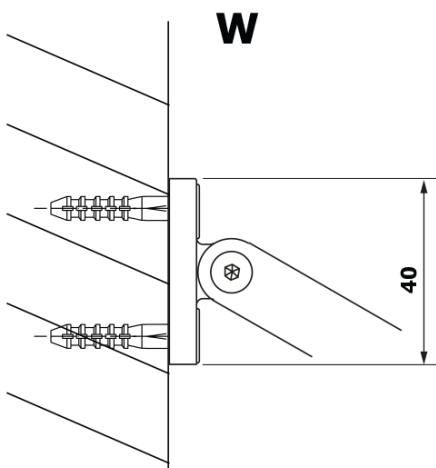

**VARIO BLACK One-piece shower, wall-mount, HPL board
Kara, 800 mm**

Order code: GX2680GX1014

Basic information

Brand: Gelco
Series: VARIO

Size

Height: 2000 mm
Depth: 800 mm

Properties

Profile colour: Black matt
Shape: Single-wall fixed screen
Glass colour: HPL laminate
Board thickness: 8 mm
Weight / Piece: 22.38 kg
Packaging: 2 Piece
Warranty: 2 years

Technical sheet

MODEL	A
GX2670	685-700
GX2680	785-800
GX2690	885-900
GX2610	985-1000

VARIO BLACK One-piece shower, wall-mount, HPL board
Kara, 800 mm

MODEL	A
GX2670	685-700
GX2680	785-800
GX2690	885-900
GX2610	985-1000
GX2611	1085-1100
GX2612	1185-1200
GX2613	1285-1300