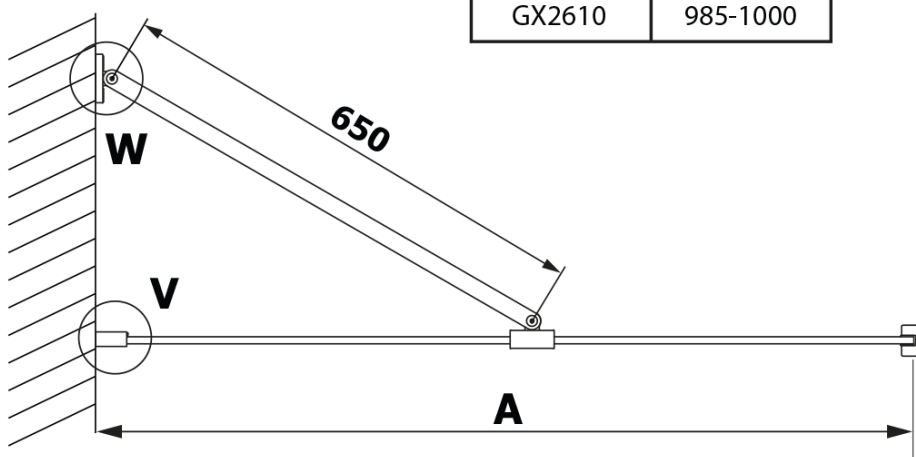

**VARIO BLACK One-piece shower, wall-mount, HPL board
Kara, 800 mm**

Order code: GX2680GX1014

Basic information

Brand: Gelco
Series: VARIO

Size

Height: 2000 mm
Depth: 800 mm

Properties

Profile colour: Black matt
Shape: Single-wall fixed screen
Glass colour: HPL laminate
Board thickness: 8 mm
Weight / Piece: 22.38 kg
Packaging: 2 Piece
Warranty: 2 years

Technical sheet

MODEL	A
GX2670	685-700
GX2680	785-800
GX2690	885-900
GX2610	985-1000

VARIO BLACK One-piece shower, wall-mount, HPL board
Kara, 800 mm

MODEL	A
GX2670	685-700
GX2680	785-800
GX2690	885-900
GX2610	985-1000
GX2611	1085-1100
GX2612	1185-1200
GX2613	1285-1300