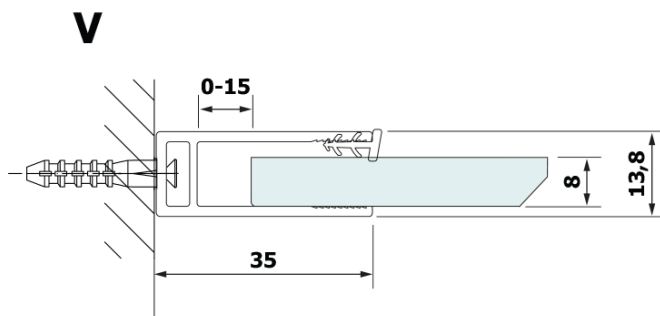

**VARIO BLACK One-piece shower, wall-mount, HPL board
Kara, 800 mm**

Order code: GX2680GX1014

Basic information

Brand: Gelco
Series: VARIO

Size

Height: 2000 mm
Depth: 800 mm

Properties

Profile colour: Black matt
Shape: Single-wall fixed screen
Glass colour: HPL laminate
Board thickness: 8 mm
Weight / Piece: 22.38 kg
Packaging: 2 Piece
Warranty: 2 years

Technical sheet

MODEL	A
GX2670	685-700
GX2680	785-800
GX2690	885-900
GX2610	985-1000

VARIO BLACK One-piece shower, wall-mount, HPL board
Kara, 800 mm

MODEL	A
GX2670	685-700
GX2680	785-800
GX2690	885-900
GX2610	985-1000
GX2611	1085-1100
GX2612	1185-1200
GX2613	1285-1300