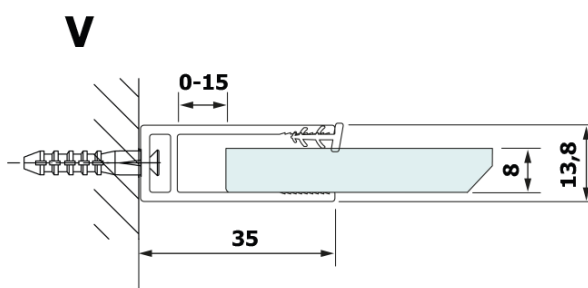

**VARIO BLACK One-piece shower, wall-mount, HPL board
Kara, 800 mm**

Order code: GX2680GX1014

Basic information

Brand: Gelco
Series: VARIO

Size

Height: 2000 mm
Depth: 800 mm

Properties

Profile colour: Black matt
Shape: Single-wall fixed screen
Glass colour: HPL laminate
Board thickness: 8 mm
Weight / Piece: 22.38 kg
Packaging: 2 Piece
Warranty: 2 years

Technical sheet

MODEL	A
GX2670	685-700
GX2680	785-800
GX2690	885-900
GX2610	985-1000

VARIO BLACK One-piece shower, wall-mount, HPL board
Kara, 800 mm

MODEL	A
GX2670	685-700
GX2680	785-800
GX2690	885-900
GX2610	985-1000
GX2611	1085-1100
GX2612	1185-1200
GX2613	1285-1300