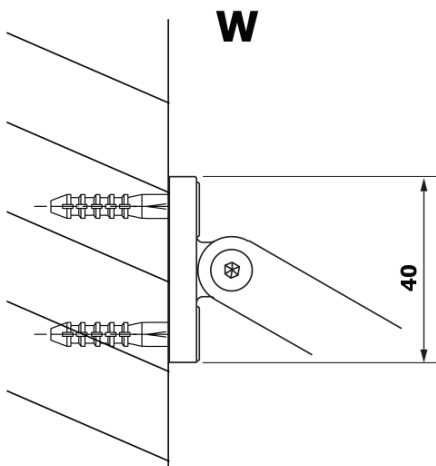

**VARIO BLACK One-piece shower, wall-mount, HPL board
Kara, 800 mm**

Order code: GX2680GX1014

Basic information

Brand: Gelco
Series: VARIO

Size

Height: 2000 mm
Depth: 800 mm

Properties

Profile colour: Black matt
Shape: Single-wall fixed screen
Glass colour: HPL laminate
Board thickness: 8 mm
Weight / Piece: 22.38 kg
Packaging: 2 Piece
Warranty: 2 years

Technical sheet

MODEL	A
GX2670	685-700
GX2680	785-800
GX2690	885-900
GX2610	985-1000

VARIO BLACK One-piece shower, wall-mount, HPL board
Kara, 800 mm

MODEL	A
GX2670	685-700
GX2680	785-800
GX2690	885-900
GX2610	985-1000
GX2611	1085-1100
GX2612	1185-1200
GX2613	1285-1300