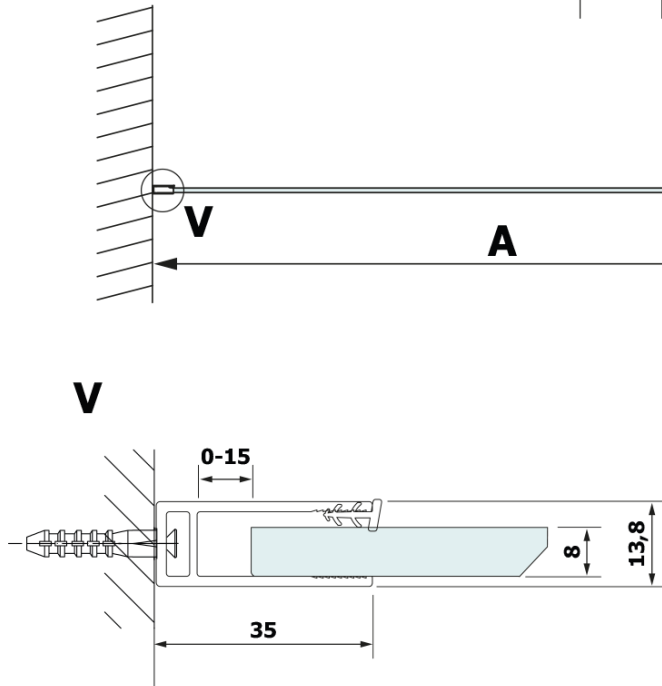

**VARIO BLACK One-piece shower, wall-mount, HPL board
Kara, 800 mm**

Order code: GX2680GX1014

Basic information

Brand: Gelco
Series: VARIO

Size

Height: 2000 mm
Depth: 800 mm

Properties

Profile colour: Black matt
Shape: Single-wall fixed screen
Glass colour: HPL laminate
Board thickness: 8 mm
Weight / Piece: 22.38 kg
Packaging: 2 Piece
Warranty: 2 years

Technical sheet

MODEL	A
GX2670	685-700
GX2680	785-800
GX2690	885-900
GX2610	985-1000

VARIO BLACK One-piece shower, wall-mount, HPL board
Kara, 800 mm

MODEL	A
GX2670	685-700
GX2680	785-800
GX2690	885-900
GX2610	985-1000
GX2611	1085-1100
GX2612	1185-1200
GX2613	1285-1300