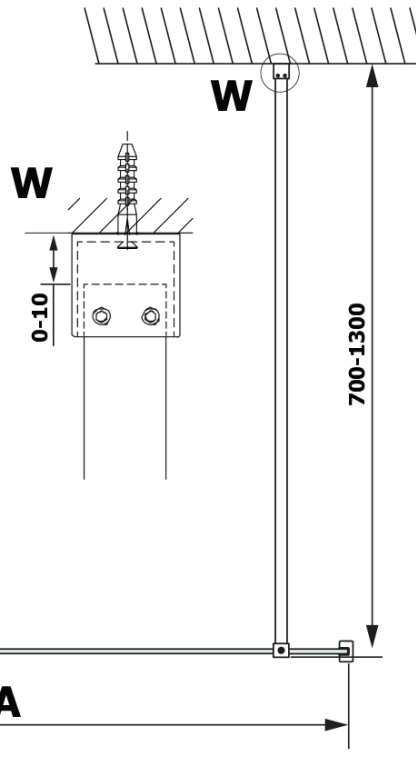

**VARIO BLACK One-piece shower, wall-mount, HPL board
Kara, 800 mm**

Order code: GX2680GX1014

Basic information

Brand: Gelco
Series: VARIO

Size

Height: 2000 mm
Depth: 800 mm

Properties

Profile colour: Black matt
Shape: Single-wall fixed screen
Glass colour: HPL laminate
Board thickness: 8 mm
Weight / Piece: 22.38 kg
Packaging: 2 Piece
Warranty: 2 years

Technical sheet

MODEL	A
GX2670	685-700
GX2680	785-800
GX2690	885-900
GX2610	985-1000

VARIO BLACK One-piece shower, wall-mount, HPL board
Kara, 800 mm

MODEL	A
GX2670	685-700
GX2680	785-800
GX2690	885-900
GX2610	985-1000
GX2611	1085-1100
GX2612	1185-1200
GX2613	1285-1300