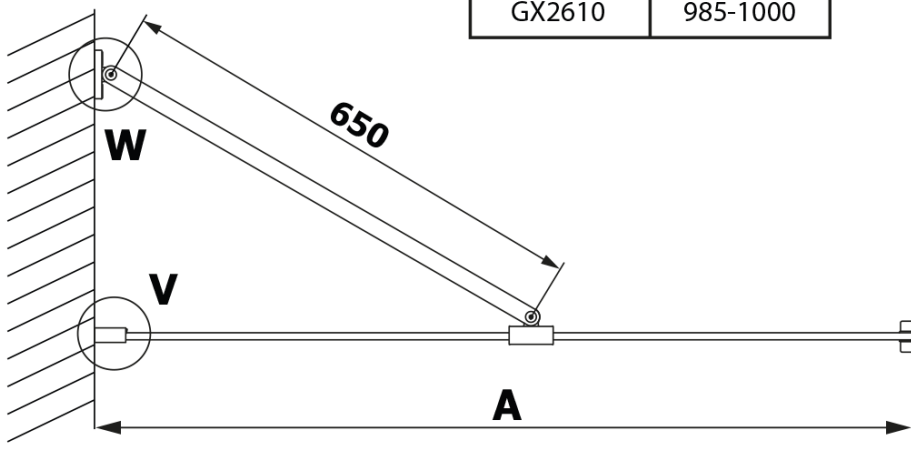

**VARIO BLACK One-piece shower, wall-mount, HPL board
Kara, 800 mm**

Order code: GX2680GX1014

Basic information

Brand: Gelco
Series: VARIO

Size

Height: 2000 mm
Depth: 800 mm

Properties

Profile colour: Black matt
Shape: Single-wall fixed screen
Glass colour: HPL laminate
Board thickness: 8 mm
Weight / Piece: 22.38 kg
Packaging: 2 Piece
Warranty: 2 years

Technical sheet

MODEL	A
GX2670	685-700
GX2680	785-800
GX2690	885-900
GX2610	985-1000

VARIO BLACK One-piece shower, wall-mount, HPL board
Kara, 800 mm

MODEL	A
GX2670	685-700
GX2680	785-800
GX2690	885-900
GX2610	985-1000
GX2611	1085-1100
GX2612	1185-1200
GX2613	1285-1300