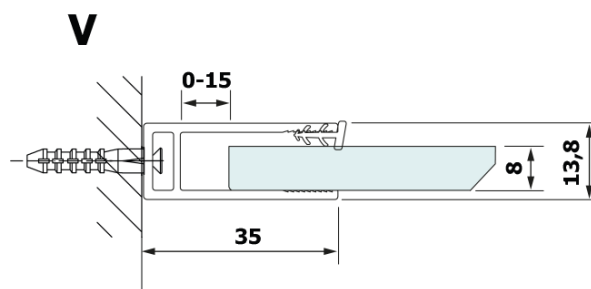

**VARIO BLACK One-piece shower, wall-mount, HPL board
Kara, 800 mm**

Order code: GX2680GX1014

Basic information

Brand: Gelco
Series: VARIO

Size

Height: 2000 mm
Depth: 800 mm

Properties

Profile colour: Black matt
Shape: Single-wall fixed screen
Glass colour: HPL laminate
Board thickness: 8 mm
Weight / Piece: 22.38 kg
Packaging: 2 Piece
Warranty: 2 years

Technical sheet

MODEL	A
GX2670	685-700
GX2680	785-800
GX2690	885-900
GX2610	985-1000

VARIO BLACK One-piece shower, wall-mount, HPL board
Kara, 800 mm

MODEL	A
GX2670	685-700
GX2680	785-800
GX2690	885-900
GX2610	985-1000
GX2611	1085-1100
GX2612	1185-1200
GX2613	1285-1300