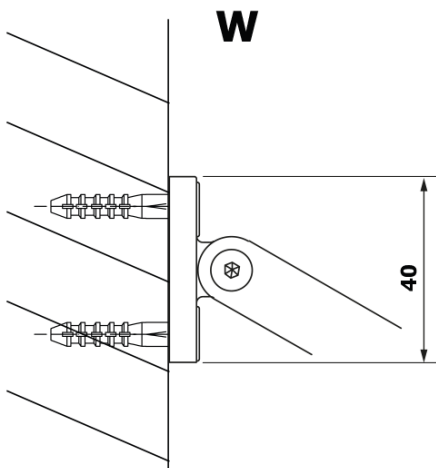

**VARIO BLACK One-piece shower, wall-mount, HPL board
Kara, 800 mm**

Order code: GX2680GX1014

Basic information

Brand: Gelco
Series: VARIO

Size

Height: 2000 mm
Depth: 800 mm

Properties

Profile colour: Black matt
Shape: Single-wall fixed screen
Glass colour: HPL laminate
Board thickness: 8 mm
Weight / Piece: 22.38 kg
Packaging: 2 Piece
Warranty: 2 years

Technical sheet

MODEL	A
GX2670	685-700
GX2680	785-800
GX2690	885-900
GX2610	985-1000

VARIO BLACK One-piece shower, wall-mount, HPL board
Kara, 800 mm

MODEL	A
GX2670	685-700
GX2680	785-800
GX2690	885-900
GX2610	985-1000
GX2611	1085-1100
GX2612	1185-1200
GX2613	1285-1300