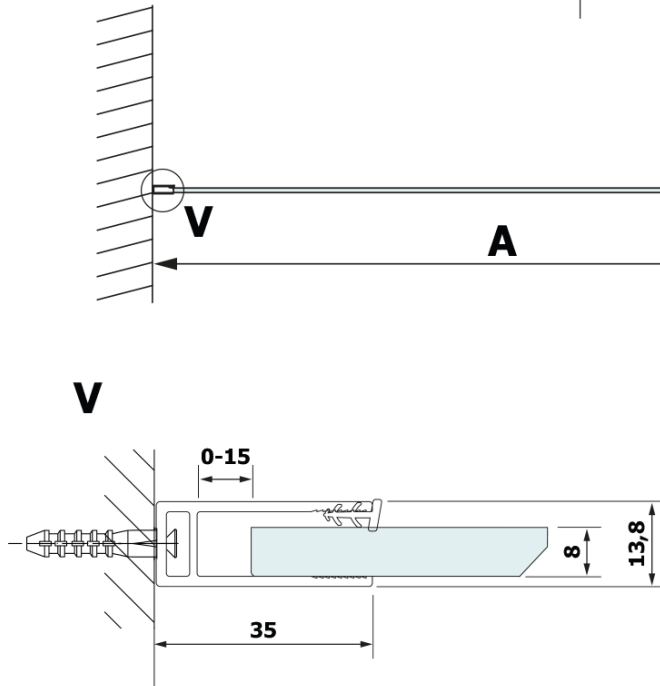

**VARIO BLACK One-piece shower, wall-mount, HPL board
Kara, 800 mm**

Order code: GX2680GX1014

Basic information

Brand: Gelco
Series: VARIO

Size

Height: 2000 mm
Depth: 800 mm

Properties

Profile colour: Black matt
Shape: Single-wall fixed screen
Glass colour: HPL laminate
Board thickness: 8 mm
Weight / Piece: 22.38 kg
Packaging: 2 Piece
Warranty: 2 years

Technical sheet

MODEL	A
GX2670	685-700
GX2680	785-800
GX2690	885-900
GX2610	985-1000

VARIO BLACK One-piece shower, wall-mount, HPL board
Kara, 800 mm

MODEL	A
GX2670	685-700
GX2680	785-800
GX2690	885-900
GX2610	985-1000
GX2611	1085-1100
GX2612	1185-1200
GX2613	1285-1300