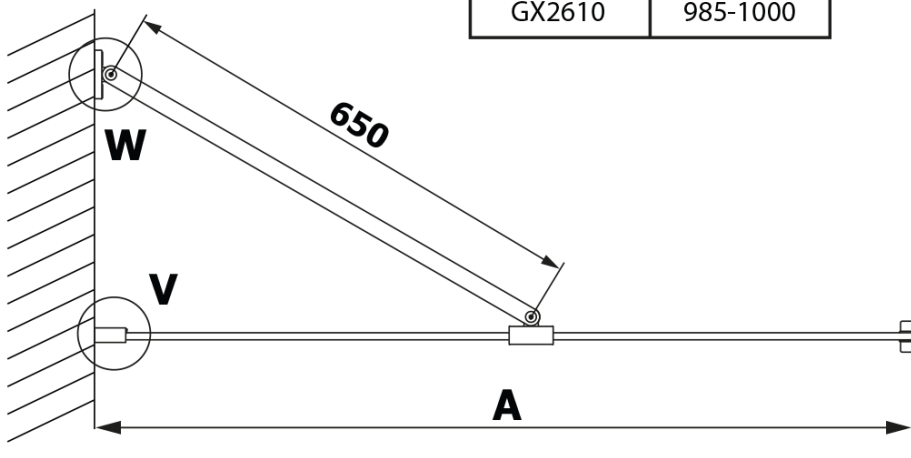

**VARIO BLACK One-piece shower, wall-mount, HPL board
Kara, 800 mm**

Order code: GX2680GX1014

Basic information

Brand: Gelco
Series: VARIO

Size

Height: 2000 mm
Depth: 800 mm

Properties

Profile colour: Black matt
Shape: Single-wall fixed screen
Glass colour: HPL laminate
Board thickness: 8 mm
Weight / Piece: 22.38 kg
Packaging: 2 Piece
Warranty: 2 years

Technical sheet

MODEL	A
GX2670	685-700
GX2680	785-800
GX2690	885-900
GX2610	985-1000

VARIO BLACK One-piece shower, wall-mount, HPL board
Kara, 800 mm

MODEL	A
GX2670	685-700
GX2680	785-800
GX2690	885-900
GX2610	985-1000
GX2611	1085-1100
GX2612	1185-1200
GX2613	1285-1300