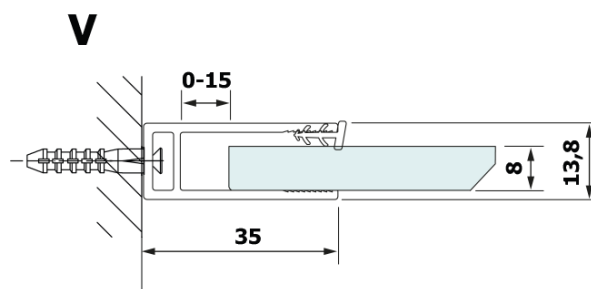

**VARIO BLACK One-piece shower, wall-mount, HPL board  
Kara, 700 mm**

**Order code:** GX2670GX1014

**Basic information**

**Brand:** Gelco  
**Series:** VARIO

**Size**

**Height:** 2000 mm  
**Depth:** 700 mm

**Properties**

**Profile colour:** Black matt  
**Shape:** Single-wall fixed screen  
**Glass colour:** HPL laminate  
**Board thickness:** 8 mm  
**Weight / Piece:** 19.95 kg  
**Packaging:** 2 Piece  
**Warranty:** 2 years

**Technical sheet**

MODEL	A
GX2670	685-700
GX2680	785-800
GX2690	885-900
GX2610	985-1000

**VARIO BLACK One-piece shower, wall-mount, HPL board**  
**Kara, 700 mm**

MODEL	A
GX2670	685-700
GX2680	785-800
GX2690	885-900
GX2610	985-1000
GX2611	1085-1100
GX2612	1185-1200
GX2613	1285-1300