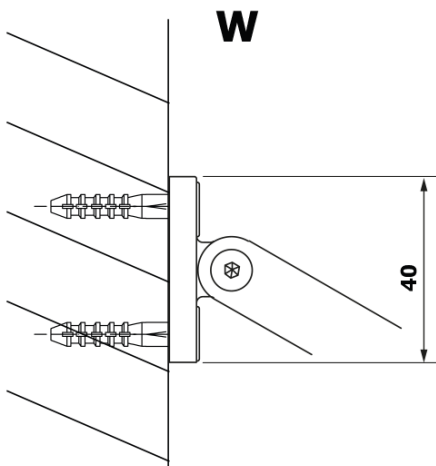

**VARIO BLACK One-piece shower, wall-mount, HPL board  
Kara, 700 mm**

**Order code:** GX2670GX1014

**Basic information**

**Brand:** Gelco  
**Series:** VARIO

**Size**

**Height:** 2000 mm  
**Depth:** 700 mm

**Properties**

**Profile colour:** Black matt  
**Shape:** Single-wall fixed screen  
**Glass colour:** HPL laminate  
**Board thickness:** 8 mm  
**Weight / Piece:** 19.95 kg  
**Packaging:** 2 Piece  
**Warranty:** 2 years

**Technical sheet**

MODEL	A
GX2670	685-700
GX2680	785-800
GX2690	885-900
GX2610	985-1000

**VARIO BLACK One-piece shower, wall-mount, HPL board**  
**Kara, 700 mm**

MODEL	A
GX2670	685-700
GX2680	785-800
GX2690	885-900
GX2610	985-1000
GX2611	1085-1100
GX2612	1185-1200
GX2613	1285-1300