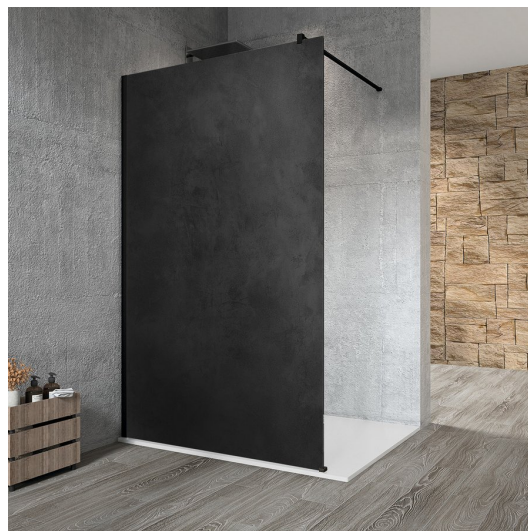

**VARIO BLACK One-piece shower, wall-mount, HPL board  
Kara, 700 mm**

**Order code:** GX2670GX1014

**Basic information**

**Brand:** Gelco  
**Series:** VARIO

**Size**

**Height:** 2000 mm  
**Depth:** 700 mm

**Properties**

**Profile colour:** Black matt  
**Shape:** Single-wall fixed screen  
**Glass colour:** HPL laminate  
**Board thickness:** 8 mm  
**Weight / Piece:** 19.95 kg  
**Packaging:** 2 Piece  
**Warranty:** 2 years

**Technical sheet**

MODEL	A
GX2670	685-700
GX2680	785-800
GX2690	885-900
GX2610	985-1000

**VARIO BLACK One-piece shower, wall-mount, HPL board**  
**Kara, 700 mm**

MODEL	A
GX2670	685-700
GX2680	785-800
GX2690	885-900
GX2610	985-1000
GX2611	1085-1100
GX2612	1185-1200
GX2613	1285-1300