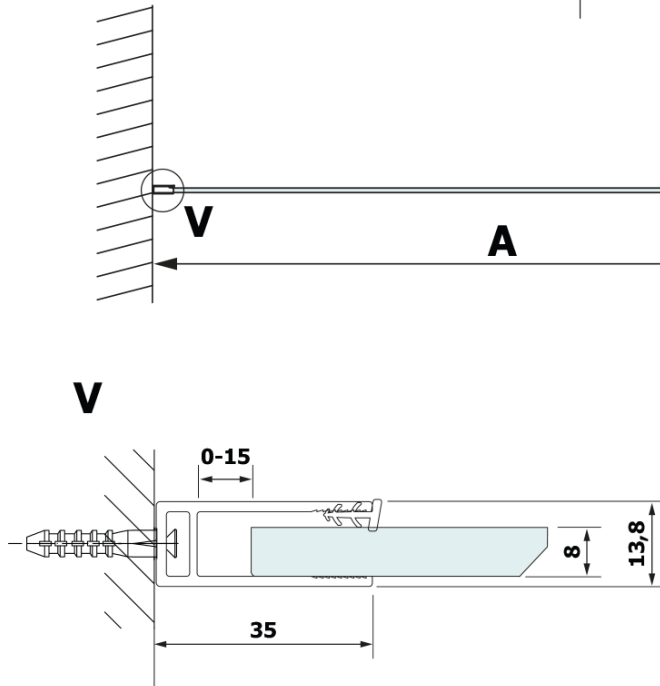

**VARIO BLACK One-piece shower, wall-mount, HPL board  
Kara, 700 mm**

**Order code:** GX2670GX1014

**Basic information**

**Brand:** Gelco  
**Series:** VARIO

**Size**

**Height:** 2000 mm  
**Depth:** 700 mm

**Properties**

**Profile colour:** Black matt  
**Shape:** Single-wall fixed screen  
**Glass colour:** HPL laminate  
**Board thickness:** 8 mm  
**Weight / Piece:** 19.95 kg  
**Packaging:** 2 Piece  
**Warranty:** 2 years

**Technical sheet**

MODEL	A
GX2670	685-700
GX2680	785-800
GX2690	885-900
GX2610	985-1000

**VARIO BLACK One-piece shower, wall-mount, HPL board**  
**Kara, 700 mm**

MODEL	A
GX2670	685-700
GX2680	785-800
GX2690	885-900
GX2610	985-1000
GX2611	1085-1100
GX2612	1185-1200
GX2613	1285-1300