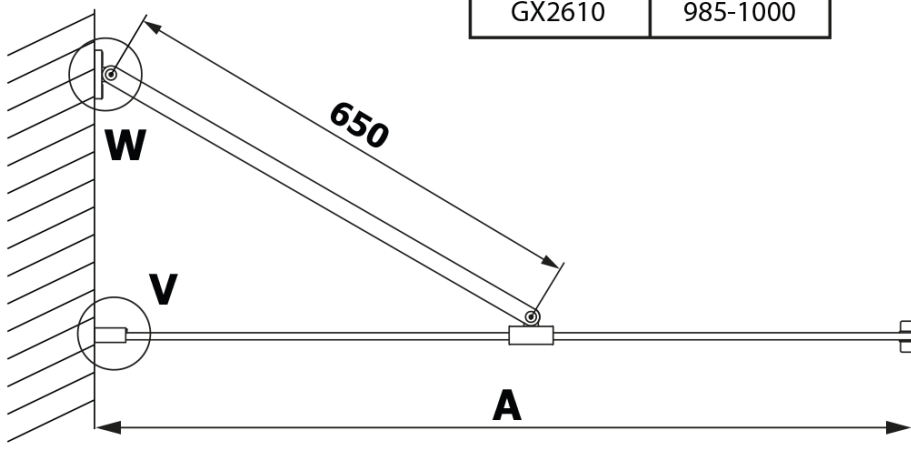

**VARIO BLACK One-piece shower, wall-mount, HPL board  
Kara, 700 mm**

**Order code:** GX2670GX1014

**Basic information**

**Brand:** Gelco  
**Series:** VARIO

**Size**

**Height:** 2000 mm  
**Depth:** 700 mm

**Properties**

**Profile colour:** Black matt  
**Shape:** Single-wall fixed screen  
**Glass colour:** HPL laminate  
**Board thickness:** 8 mm  
**Weight / Piece:** 19.95 kg  
**Packaging:** 2 Piece  
**Warranty:** 2 years

**Technical sheet**

MODEL	A
GX2670	685-700
GX2680	785-800
GX2690	885-900
GX2610	985-1000

**VARIO BLACK One-piece shower, wall-mount, HPL board**  
**Kara, 700 mm**

MODEL	A
GX2670	685-700
GX2680	785-800
GX2690	885-900
GX2610	985-1000
GX2611	1085-1100
GX2612	1185-1200
GX2613	1285-1300