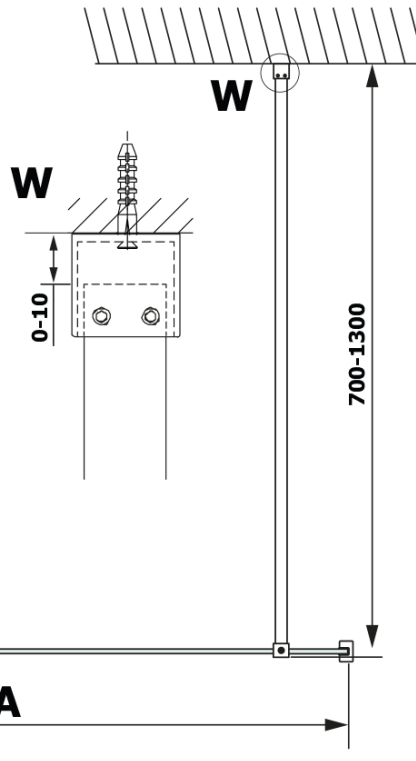

**VARIO BLACK One-piece shower, wall-mount, HPL board  
Kara, 700 mm**

**Order code:** GX2670GX1014

**Basic information**

**Brand:** Gelco  
**Series:** VARIO

**Size**

**Height:** 2000 mm  
**Depth:** 700 mm

**Properties**

**Profile colour:** Black matt  
**Shape:** Single-wall fixed screen  
**Glass colour:** HPL laminate  
**Board thickness:** 8 mm  
**Weight / Piece:** 19.95 kg  
**Packaging:** 2 Piece  
**Warranty:** 2 years

**Technical sheet**

MODEL	A
GX2670	685-700
GX2680	785-800
GX2690	885-900
GX2610	985-1000

**VARIO BLACK One-piece shower, wall-mount, HPL board**  
**Kara, 700 mm**

MODEL	A
GX2670	685-700
GX2680	785-800
GX2690	885-900
GX2610	985-1000
GX2611	1085-1100
GX2612	1185-1200
GX2613	1285-1300