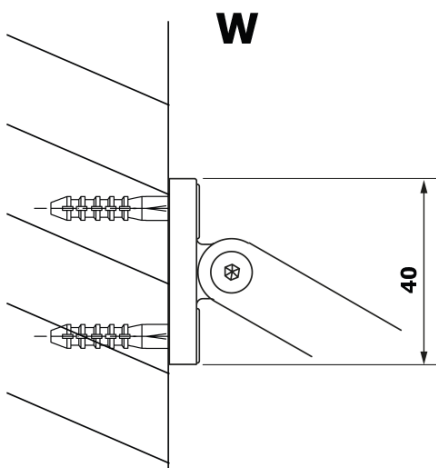

**VARIO BLACK One-piece shower, wall-mount, HPL board
Kara, 700 mm**

Order code: GX2670GX1014

Basic information

Brand: Gelco
Series: VARIO

Size

Height: 2000 mm
Depth: 700 mm

Properties

Profile colour: Black matt
Shape: Single-wall fixed screen
Glass colour: HPL laminate
Board thickness: 8 mm
Weight / Piece: 19.95 kg
Packaging: 2 Piece
Warranty: 2 years

Technical sheet

| MODEL | A |
|--------------|----------|
| GX2670 | 685-700 |
| GX2680 | 785-800 |
| GX2690 | 885-900 |
| GX2610 | 985-1000 |

VARIO BLACK One-piece shower, wall-mount, HPL board
Kara, 700 mm

| MODEL | A |
|--------|-----------|
| GX2670 | 685-700 |
| GX2680 | 785-800 |
| GX2690 | 885-900 |
| GX2610 | 985-1000 |
| GX2611 | 1085-1100 |
| GX2612 | 1185-1200 |
| GX2613 | 1285-1300 |