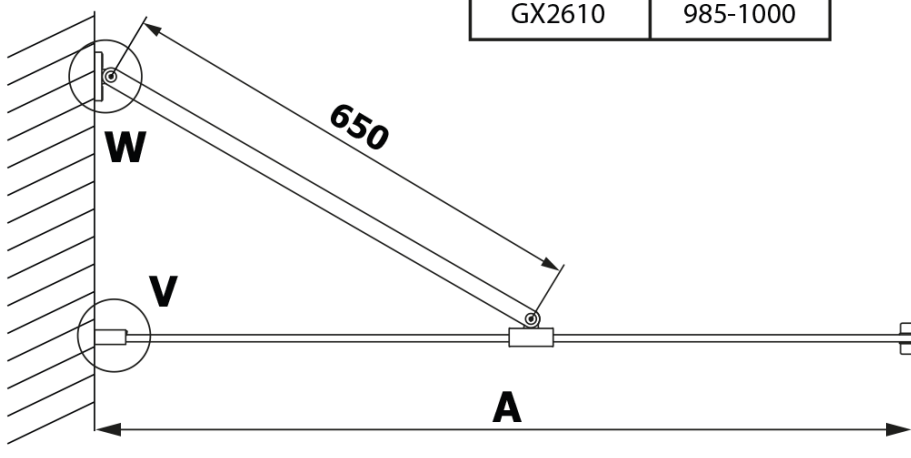

**VARIO BLACK One-piece shower, wall-mount, HPL board
Kara, 700 mm**

Order code: GX2670GX1014

Basic information

Brand: Gelco
Series: VARIO

Size

Height: 2000 mm
Depth: 700 mm

Properties

Profile colour: Black matt
Shape: Single-wall fixed screen
Glass colour: HPL laminate
Board thickness: 8 mm
Weight / Piece: 19.95 kg
Packaging: 2 Piece
Warranty: 2 years

Technical sheet

| MODEL | A |
|--------------|----------|
| GX2670 | 685-700 |
| GX2680 | 785-800 |
| GX2690 | 885-900 |
| GX2610 | 985-1000 |

VARIO BLACK One-piece shower, wall-mount, HPL board
Kara, 700 mm

| MODEL | A |
|--------|-----------|
| GX2670 | 685-700 |
| GX2680 | 785-800 |
| GX2690 | 885-900 |
| GX2610 | 985-1000 |
| GX2611 | 1085-1100 |
| GX2612 | 1185-1200 |
| GX2613 | 1285-1300 |