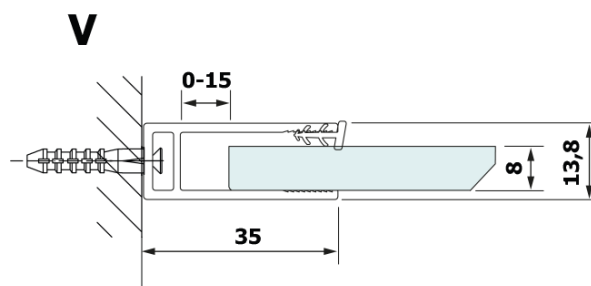

**VARIO BLACK One-piece shower, wall-mount, HPL board
Kara, 700 mm**

Order code: GX2670GX1014

Basic information

Brand: Gelco
Series: VARIO

Size

Height: 2000 mm
Depth: 700 mm

Properties

Profile colour: Black matt
Shape: Single-wall fixed screen
Glass colour: HPL laminate
Board thickness: 8 mm
Weight / Piece: 19.95 kg
Packaging: 2 Piece
Warranty: 2 years

Technical sheet

| MODEL | A |
|--------------|----------|
| GX2670 | 685-700 |
| GX2680 | 785-800 |
| GX2690 | 885-900 |
| GX2610 | 985-1000 |

VARIO BLACK One-piece shower, wall-mount, HPL board
Kara, 700 mm

| MODEL | A |
|--------|-----------|
| GX2670 | 685-700 |
| GX2680 | 785-800 |
| GX2690 | 885-900 |
| GX2610 | 985-1000 |
| GX2611 | 1085-1100 |
| GX2612 | 1185-1200 |
| GX2613 | 1285-1300 |