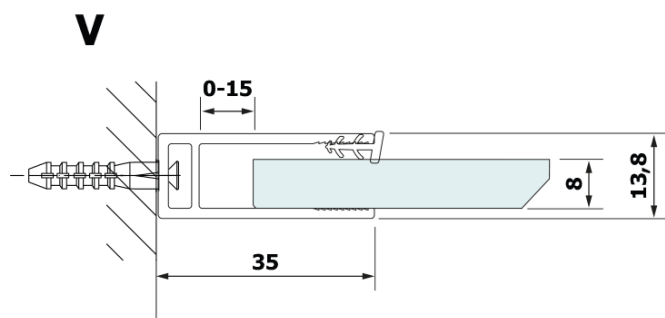

**VARIO BLACK One-piece shower, wall-mount, HPL board
Kara, 700 mm**

Order code: GX2670GX1014

Basic information

Brand: Gelco
Series: VARIO

Size

Height: 2000 mm
Depth: 700 mm

Properties

Profile colour: Black matt
Shape: Single-wall fixed screen
Glass colour: HPL laminate
Board thickness: 8 mm
Weight / Piece: 19.95 kg
Packaging: 2 Piece
Warranty: 2 years

Technical sheet

| MODEL | A |
|--------------|----------|
| GX2670 | 685-700 |
| GX2680 | 785-800 |
| GX2690 | 885-900 |
| GX2610 | 985-1000 |

VARIO BLACK One-piece shower, wall-mount, HPL board
Kara, 700 mm

| MODEL | A |
|--------|-----------|
| GX2670 | 685-700 |
| GX2680 | 785-800 |
| GX2690 | 885-900 |
| GX2610 | 985-1000 |
| GX2611 | 1085-1100 |
| GX2612 | 1185-1200 |
| GX2613 | 1285-1300 |