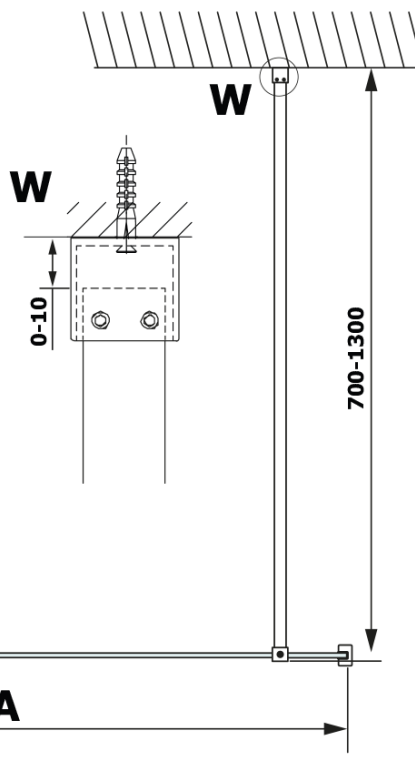

**VARIO BLACK One-piece shower, wall-mount, HPL board
Kara, 700 mm**

Order code: GX2670GX1014

Basic information

Brand: Gelco
Series: VARIO

Size

Height: 2000 mm
Depth: 700 mm

Properties

Profile colour: Black matt
Shape: Single-wall fixed screen
Glass colour: HPL laminate
Board thickness: 8 mm
Weight / Piece: 19.95 kg
Packaging: 2 Piece
Warranty: 2 years

Technical sheet

| MODEL | A |
|--------------|----------|
| GX2670 | 685-700 |
| GX2680 | 785-800 |
| GX2690 | 885-900 |
| GX2610 | 985-1000 |

VARIO BLACK One-piece shower, wall-mount, HPL board
Kara, 700 mm

| MODEL | A |
|--------|-----------|
| GX2670 | 685-700 |
| GX2680 | 785-800 |
| GX2690 | 885-900 |
| GX2610 | 985-1000 |
| GX2611 | 1085-1100 |
| GX2612 | 1185-1200 |
| GX2613 | 1285-1300 |