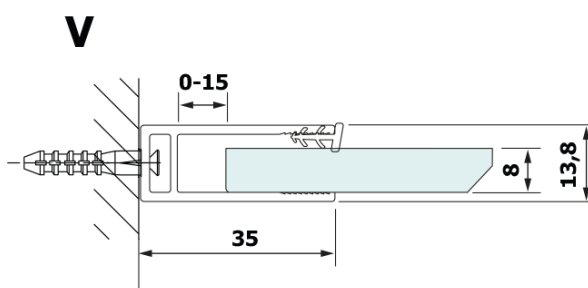

**VARIO BLACK One-piece shower, wall-mount, HPL board
Kara, 700 mm**

Order code: GX2670GX1014

Basic information

Brand: Gelco
Series: VARIO

Size

Height: 2000 mm
Depth: 700 mm

Properties

Profile colour: Black matt
Shape: Single-wall fixed screen
Glass colour: HPL laminate
Board thickness: 8 mm
Weight / Piece: 19.95 kg
Packaging: 2 Piece
Warranty: 2 years

Technical sheet

MODEL	A
GX2670	685-700
GX2680	785-800
GX2690	885-900
GX2610	985-1000

VARIO BLACK One-piece shower, wall-mount, HPL board
Kara, 700 mm

MODEL	A
GX2670	685-700
GX2680	785-800
GX2690	885-900
GX2610	985-1000
GX2611	1085-1100
GX2612	1185-1200
GX2613	1285-1300