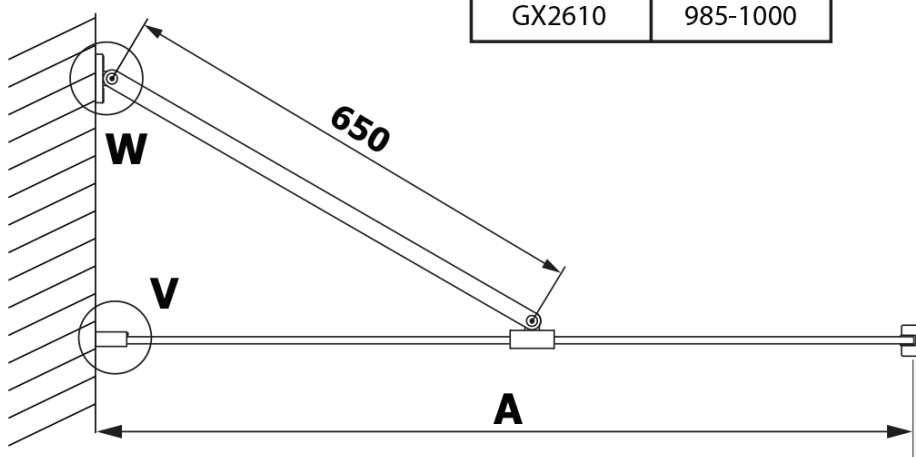

**VARIO BLACK One-piece shower, wall-mount, HPL board
Kara, 700 mm**

Order code: GX2670GX1014

Basic information

Brand: Gelco
Series: VARIO

Size

Height: 2000 mm
Depth: 700 mm

Properties

Profile colour: Black matt
Shape: Single-wall fixed screen
Glass colour: HPL laminate
Board thickness: 8 mm
Weight / Piece: 19.95 kg
Packaging: 2 Piece
Warranty: 2 years

Technical sheet

MODEL	A
GX2670	685-700
GX2680	785-800
GX2690	885-900
GX2610	985-1000

VARIO BLACK One-piece shower, wall-mount, HPL board
Kara, 700 mm

MODEL	A
GX2670	685-700
GX2680	785-800
GX2690	885-900
GX2610	985-1000
GX2611	1085-1100
GX2612	1185-1200
GX2613	1285-1300