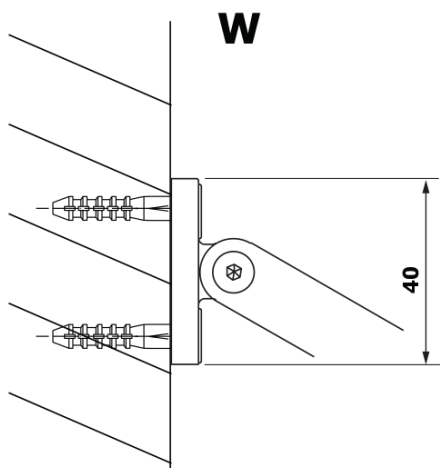

**VARIO BLACK One-piece shower, wall-mount, HPL board
Kara, 700 mm**

Order code: GX2670GX1014

Basic information

Brand: Gelco
Series: VARIO

Size

Height: 2000 mm
Depth: 700 mm

Properties

Profile colour: Black matt
Shape: Single-wall fixed screen
Glass colour: HPL laminate
Board thickness: 8 mm
Weight / Piece: 19.95 kg
Packaging: 2 Piece
Warranty: 2 years

Technical sheet

MODEL	A
GX2670	685-700
GX2680	785-800
GX2690	885-900
GX2610	985-1000

VARIO BLACK One-piece shower, wall-mount, HPL board
Kara, 700 mm

MODEL	A
GX2670	685-700
GX2680	785-800
GX2690	885-900
GX2610	985-1000
GX2611	1085-1100
GX2612	1185-1200
GX2613	1285-1300