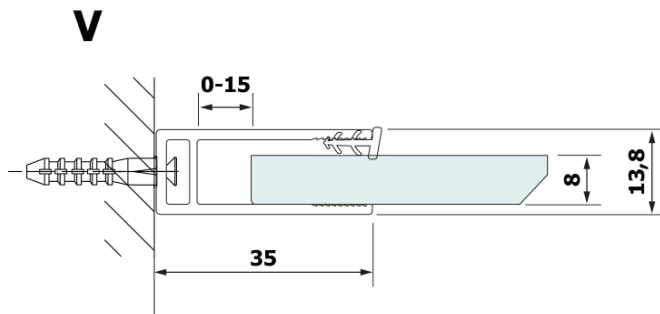

**VARIO BLACK One-piece shower, wall-mount, HPL board
Kara, 700 mm**

Order code: GX2670GX1014

Basic information

Brand: Gelco
Series: VARIO

Size

Height: 2000 mm
Depth: 700 mm

Properties

Profile colour: Black matt
Shape: Single-wall fixed screen
Glass colour: HPL laminate
Board thickness: 8 mm
Weight / Piece: 19.95 kg
Packaging: 2 Piece
Warranty: 2 years

Technical sheet

MODEL	A
GX2670	685-700
GX2680	785-800
GX2690	885-900
GX2610	985-1000

VARIO BLACK One-piece shower, wall-mount, HPL board
Kara, 700 mm

MODEL	A
GX2670	685-700
GX2680	785-800
GX2690	885-900
GX2610	985-1000
GX2611	1085-1100
GX2612	1185-1200
GX2613	1285-1300