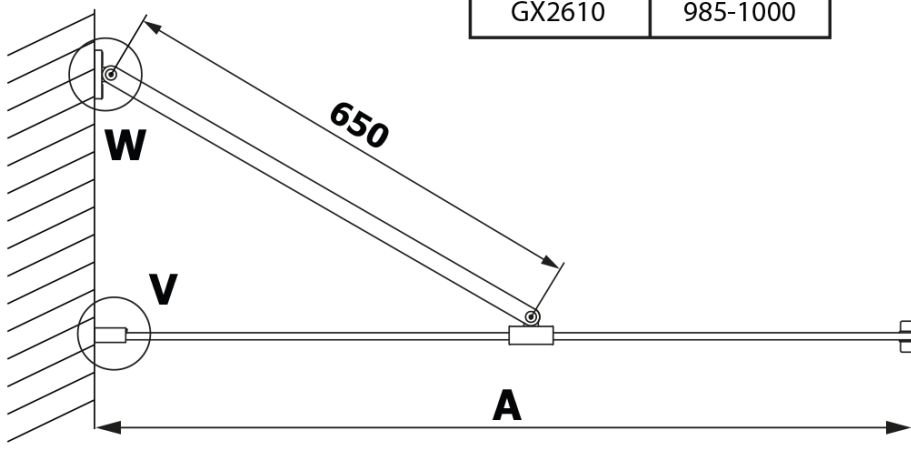

**VARIO BLACK One-piece shower, wall-mount, HPL board
Kara, 700 mm**

Order code: GX2670GX1014

Basic information

Brand: Gelco
Series: VARIO

Size

Height: 2000 mm
Depth: 700 mm

Properties

Profile colour: Black matt
Shape: Single-wall fixed screen
Glass colour: HPL laminate
Board thickness: 8 mm
Weight / Piece: 19.95 kg
Packaging: 2 Piece
Warranty: 2 years

Technical sheet

MODEL	A
GX2670	685-700
GX2680	785-800
GX2690	885-900
GX2610	985-1000

VARIO BLACK One-piece shower, wall-mount, HPL board
Kara, 700 mm

MODEL	A
GX2670	685-700
GX2680	785-800
GX2690	885-900
GX2610	985-1000
GX2611	1085-1100
GX2612	1185-1200
GX2613	1285-1300