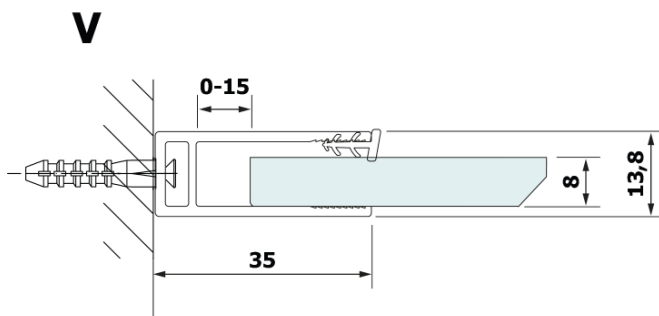

**VARIO BLACK One-piece shower, wall-mount, HPL board
Kara, 700 mm**

Order code: GX2670GX1014

Basic information

Brand: Gelco
Series: VARIO

Size

Height: 2000 mm
Depth: 700 mm

Properties

Profile colour: Black matt
Shape: Single-wall fixed screen
Glass colour: HPL laminate
Board thickness: 8 mm
Weight / Piece: 19.95 kg
Packaging: 2 Piece
Warranty: 2 years

Technical sheet

MODEL	A
GX2670	685-700
GX2680	785-800
GX2690	885-900
GX2610	985-1000

VARIO BLACK One-piece shower, wall-mount, HPL board
Kara, 700 mm

MODEL	A
GX2670	685-700
GX2680	785-800
GX2690	885-900
GX2610	985-1000
GX2611	1085-1100
GX2612	1185-1200
GX2613	1285-1300