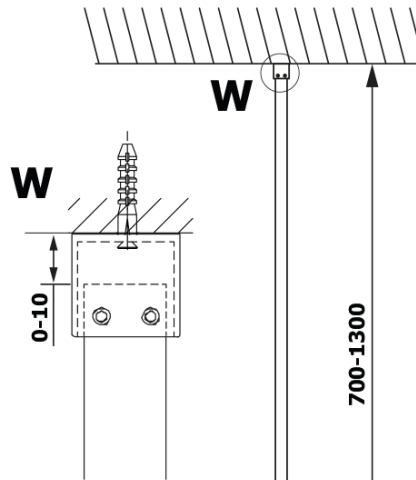

**VARIO BLACK One-piece shower, wall-mount, HPL board
Kara, 700 mm**

Order code: GX2670GX1014

Basic information

Brand: Gelco
Series: VARIO

Size

Height: 2000 mm
Depth: 700 mm

Properties

Profile colour: Black matt
Shape: Single-wall fixed screen
Glass colour: HPL laminate
Board thickness: 8 mm
Weight / Piece: 19.95 kg
Packaging: 2 Piece
Warranty: 2 years

Technical sheet

MODEL	A
GX2670	685-700
GX2680	785-800
GX2690	885-900
GX2610	985-1000

VARIO BLACK One-piece shower, wall-mount, HPL board
Kara, 700 mm

MODEL	A
GX2670	685-700
GX2680	785-800
GX2690	885-900
GX2610	985-1000
GX2611	1085-1100
GX2612	1185-1200
GX2613	1285-1300