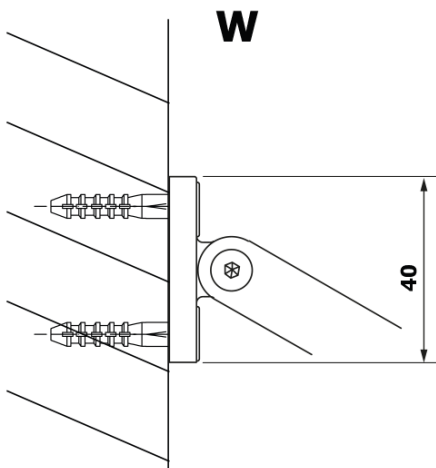

**VARIO BLACK One-piece shower, wall-mount, HPL board
Kara, 700 mm**

Order code: GX2670GX1014

Basic information

Brand: Gelco
Series: VARIO

Size

Height: 2000 mm
Depth: 700 mm

Properties

Profile colour: Black matt
Shape: Single-wall fixed screen
Glass colour: HPL laminate
Board thickness: 8 mm
Weight / Piece: 19.95 kg
Packaging: 2 Piece
Warranty: 2 years

Technical sheet

MODEL	A
GX2670	685-700
GX2680	785-800
GX2690	885-900
GX2610	985-1000

VARIO BLACK One-piece shower, wall-mount, HPL board
Kara, 700 mm

MODEL	A
GX2670	685-700
GX2680	785-800
GX2690	885-900
GX2610	985-1000
GX2611	1085-1100
GX2612	1185-1200
GX2613	1285-1300