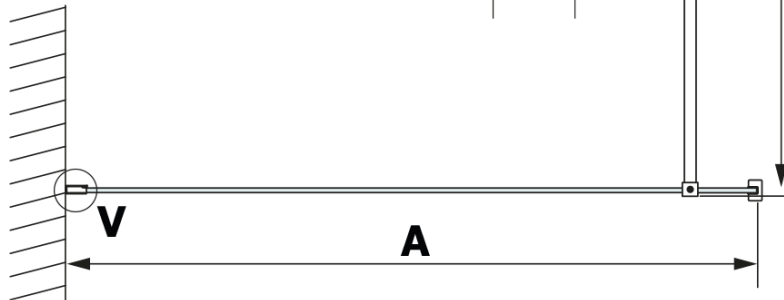

**VARIO BLACK One-piece shower, wall-mount, HPL board
Kara, 700 mm**

Order code: GX2670GX1014

Basic information

Brand: Gelco
Series: VARIO

Size

Height: 2000 mm
Depth: 700 mm

Properties

Profile colour: Black matt
Shape: Single-wall fixed screen
Glass colour: HPL laminate
Board thickness: 8 mm
Weight / Piece: 19.95 kg
Packaging: 2 Piece
Warranty: 2 years

Technical sheet

MODEL	A
GX2670	685-700
GX2680	785-800
GX2690	885-900
GX2610	985-1000

VARIO BLACK One-piece shower, wall-mount, HPL board
Kara, 700 mm

MODEL	A
GX2670	685-700
GX2680	785-800
GX2690	885-900
GX2610	985-1000
GX2611	1085-1100
GX2612	1185-1200
GX2613	1285-1300