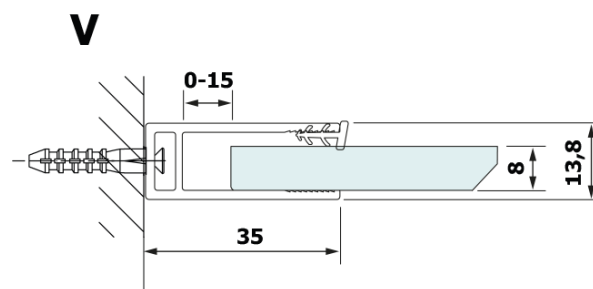

**VARIO BLACK One-piece shower, wall-mount, HPL board
Kara, 700 mm**

Order code: GX2670GX1014

Basic information

Brand: Gelco
Series: VARIO

Size

Height: 2000 mm
Depth: 700 mm

Properties

Profile colour: Black matt
Shape: Single-wall fixed screen
Glass colour: HPL laminate
Board thickness: 8 mm
Weight / Piece: 19.95 kg
Packaging: 2 Piece
Warranty: 2 years

Technical sheet

MODEL	A
GX2670	685-700
GX2680	785-800
GX2690	885-900
GX2610	985-1000

VARIO BLACK One-piece shower, wall-mount, HPL board
Kara, 700 mm

MODEL	A
GX2670	685-700
GX2680	785-800
GX2690	885-900
GX2610	985-1000
GX2611	1085-1100
GX2612	1185-1200
GX2613	1285-1300