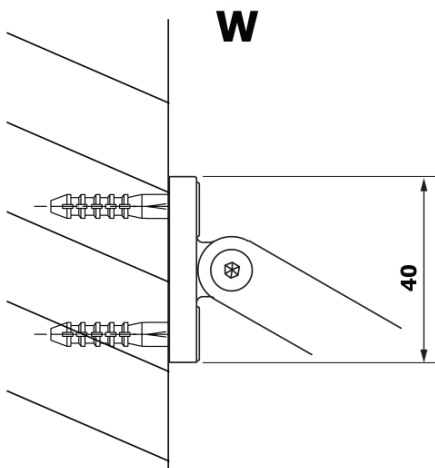

**VARIO BLACK One-piece shower, wall-mount, HPL board
Kara, 700 mm**

Order code: GX2670GX1014

Basic information

Brand: Gelco
Series: VARIO

Size

Height: 2000 mm
Depth: 700 mm

Properties

Profile colour: Black matt
Shape: Single-wall fixed screen
Glass colour: HPL laminate
Board thickness: 8 mm
Weight / Piece: 19.95 kg
Packaging: 2 Piece
Warranty: 2 years

Technical sheet

MODEL	A
GX2670	685-700
GX2680	785-800
GX2690	885-900
GX2610	985-1000

VARIO BLACK One-piece shower, wall-mount, HPL board
Kara, 700 mm

MODEL	A
GX2670	685-700
GX2680	785-800
GX2690	885-900
GX2610	985-1000
GX2611	1085-1100
GX2612	1185-1200
GX2613	1285-1300