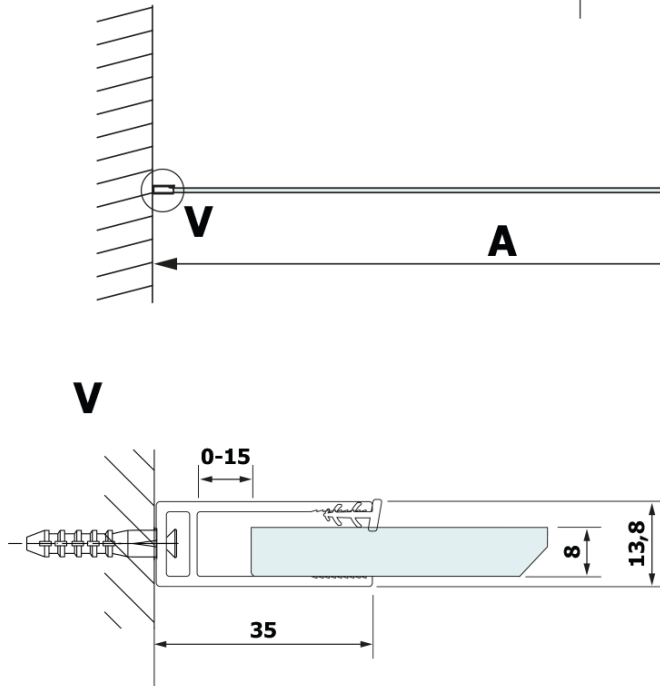

**VARIO BLACK One-piece shower, wall-mount, HPL board
Kara, 700 mm**

Order code: GX2670GX1014

Basic information

Brand: Gelco
Series: VARIO

Size

Height: 2000 mm
Depth: 700 mm

Properties

Profile colour: Black matt
Shape: Single-wall fixed screen
Glass colour: HPL laminate
Board thickness: 8 mm
Weight / Piece: 19.95 kg
Packaging: 2 Piece
Warranty: 2 years

Technical sheet

MODEL	A
GX2670	685-700
GX2680	785-800
GX2690	885-900
GX2610	985-1000

VARIO BLACK One-piece shower, wall-mount, HPL board
Kara, 700 mm

MODEL	A
GX2670	685-700
GX2680	785-800
GX2690	885-900
GX2610	985-1000
GX2611	1085-1100
GX2612	1185-1200
GX2613	1285-1300