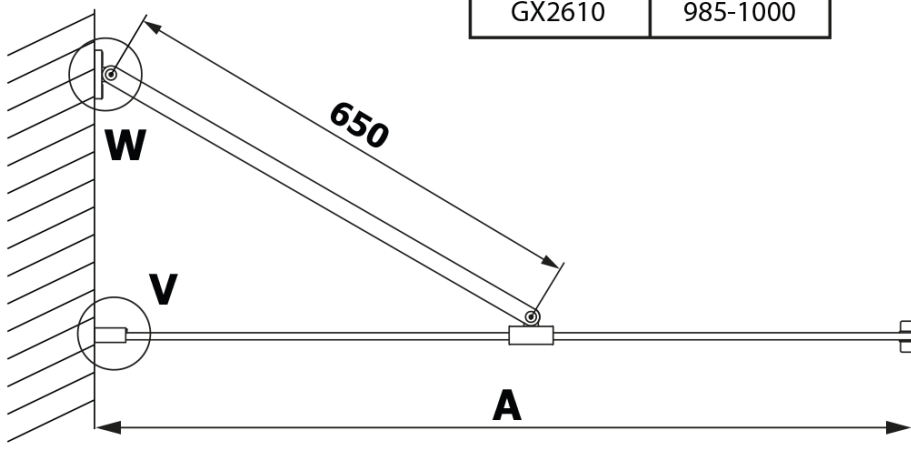

**VARIO BLACK One-piece shower, wall-mount, HPL board
Kara, 700 mm**

Order code: GX2670GX1014

Basic information

Brand: Gelco
Series: VARIO

Size

Height: 2000 mm
Depth: 700 mm

Properties

Profile colour: Black matt
Shape: Single-wall fixed screen
Glass colour: HPL laminate
Board thickness: 8 mm
Weight / Piece: 19.95 kg
Packaging: 2 Piece
Warranty: 2 years

Technical sheet

MODEL	A
GX2670	685-700
GX2680	785-800
GX2690	885-900
GX2610	985-1000

VARIO BLACK One-piece shower, wall-mount, HPL board
Kara, 700 mm

MODEL	A
GX2670	685-700
GX2680	785-800
GX2690	885-900
GX2610	985-1000
GX2611	1085-1100
GX2612	1185-1200
GX2613	1285-1300