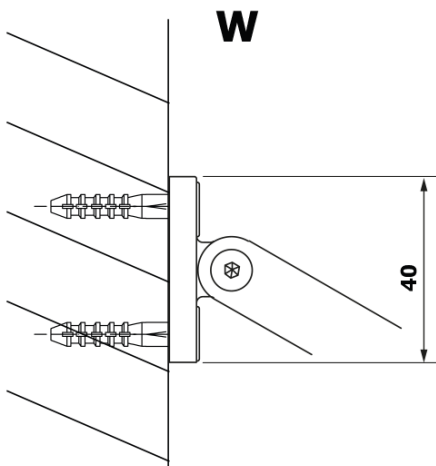

**VARIO BLACK One-piece shower, wall-mount, HPL board
Kara, 700 mm**

Order code: GX2670GX1014

Basic information

Brand: Gelco
Series: VARIO

Size

Height: 2000 mm
Depth: 700 mm

Properties

Profile colour: Black matt
Shape: Single-wall fixed screen
Glass colour: HPL laminate
Board thickness: 8 mm
Weight / Piece: 19.95 kg
Packaging: 2 Piece
Warranty: 2 years

Technical sheet

MODEL	A
GX2670	685-700
GX2680	785-800
GX2690	885-900
GX2610	985-1000

VARIO BLACK One-piece shower, wall-mount, HPL board
Kara, 700 mm

MODEL	A
GX2670	685-700
GX2680	785-800
GX2690	885-900
GX2610	985-1000
GX2611	1085-1100
GX2612	1185-1200
GX2613	1285-1300