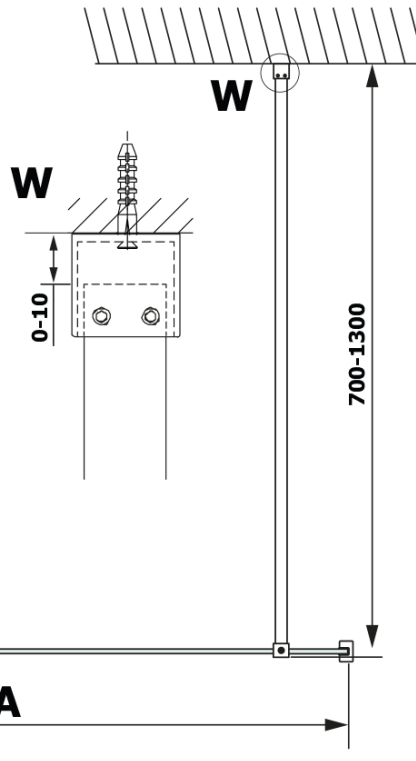

**VARIO BLACK One-piece shower, wall-mount, HPL board
Kara, 700 mm**

Order code: GX2670GX1014

Basic information

Brand: Gelco
Series: VARIO

Size

Height: 2000 mm
Depth: 700 mm

Properties

Profile colour: Black matt
Shape: Single-wall fixed screen
Glass colour: HPL laminate
Board thickness: 8 mm
Weight / Piece: 19.95 kg
Packaging: 2 Piece
Warranty: 2 years

Technical sheet

MODEL	A
GX2670	685-700
GX2680	785-800
GX2690	885-900
GX2610	985-1000

VARIO BLACK One-piece shower, wall-mount, HPL board
Kara, 700 mm

MODEL	A
GX2670	685-700
GX2680	785-800
GX2690	885-900
GX2610	985-1000
GX2611	1085-1100
GX2612	1185-1200
GX2613	1285-1300