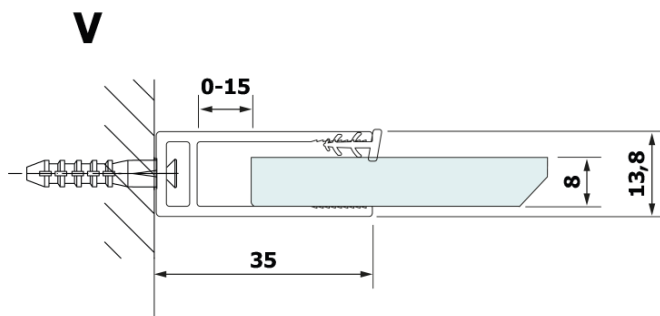

**VARIO BLACK One-piece shower, wall-mount, HPL board
Kara, 700 mm**

Order code: GX2670GX1014

Basic information

Brand: Gelco
Series: VARIO

Size

Height: 2000 mm
Depth: 700 mm

Properties

Profile colour: Black matt
Shape: Single-wall fixed screen
Glass colour: HPL laminate
Board thickness: 8 mm
Weight / Piece: 19.95 kg
Packaging: 2 Piece
Warranty: 2 years

Technical sheet

MODEL	A
GX2670	685-700
GX2680	785-800
GX2690	885-900
GX2610	985-1000

VARIO BLACK One-piece shower, wall-mount, HPL board
Kara, 700 mm

MODEL	A
GX2670	685-700
GX2680	785-800
GX2690	885-900
GX2610	985-1000
GX2611	1085-1100
GX2612	1185-1200
GX2613	1285-1300