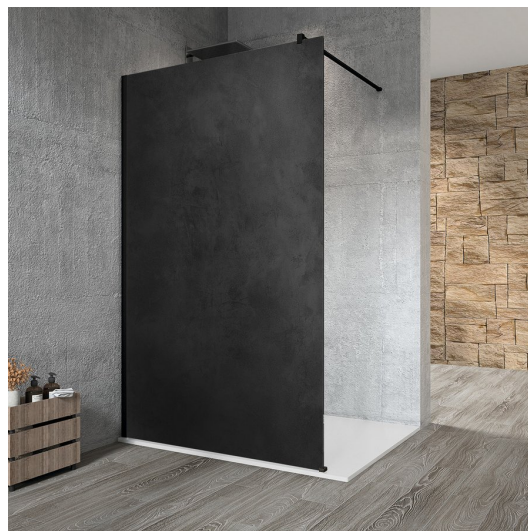

**VARIO BLACK One-piece shower, wall-mount, HPL board
Kara, 700 mm**

Order code: GX2670GX1014

Basic information

Brand: Gelco
Series: VARIO

Size

Height: 2000 mm
Depth: 700 mm

Properties

Profile colour: Black matt
Shape: Single-wall fixed screen
Glass colour: HPL laminate
Board thickness: 8 mm
Weight / Piece: 19.95 kg
Packaging: 2 Piece
Warranty: 2 years

Technical sheet

MODEL	A
GX2670	685-700
GX2680	785-800
GX2690	885-900
GX2610	985-1000

VARIO BLACK One-piece shower, wall-mount, HPL board
Kara, 700 mm

MODEL	A
GX2670	685-700
GX2680	785-800
GX2690	885-900
GX2610	985-1000
GX2611	1085-1100
GX2612	1185-1200
GX2613	1285-1300