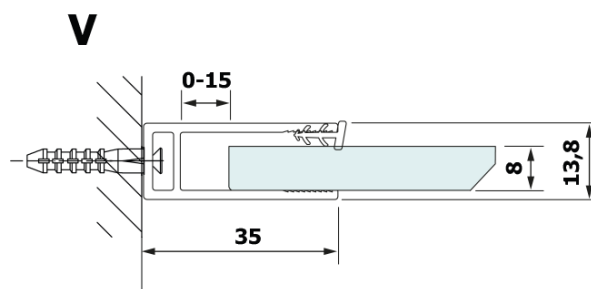

**VARIO BLACK One-piece shower, wall-mount, HPL board
Kara, 700 mm**

Order code: GX2670GX1014

Basic information

Brand: Gelco
Series: VARIO

Size

Height: 2000 mm
Depth: 700 mm

Properties

Profile colour: Black matt
Shape: Single-wall fixed screen
Glass colour: HPL laminate
Board thickness: 8 mm
Weight / Piece: 19.95 kg
Packaging: 2 Piece
Warranty: 2 years

Technical sheet

MODEL	A
GX2670	685-700
GX2680	785-800
GX2690	885-900
GX2610	985-1000

VARIO BLACK One-piece shower, wall-mount, HPL board
Kara, 700 mm

MODEL	A
GX2670	685-700
GX2680	785-800
GX2690	885-900
GX2610	985-1000
GX2611	1085-1100
GX2612	1185-1200
GX2613	1285-1300