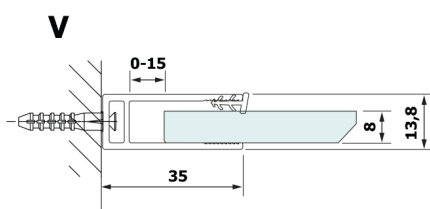

VARIO BLACK One-piece shower, wall-mount, HPL board Kara, 700 mm

Order code: GX2670GX1014

Size

Height: 2000 mm

Depth: 700 mm

Properties

Warranty: 2 years

Technical sheet

MODEL	A
GX2670	685-700
GX2680	785-800
GX2690	885-900
GX2610	985-1000

VARIO BLACK One-piece shower, wall-mount, HPL board
Kara, 700 mm

MODEL	A
GX2670	685-700
GX2680	785-800
GX2690	885-900
GX2610	985-1000
GX2611	1085-1100
GX2612	1185-1200
GX2613	1285-1300