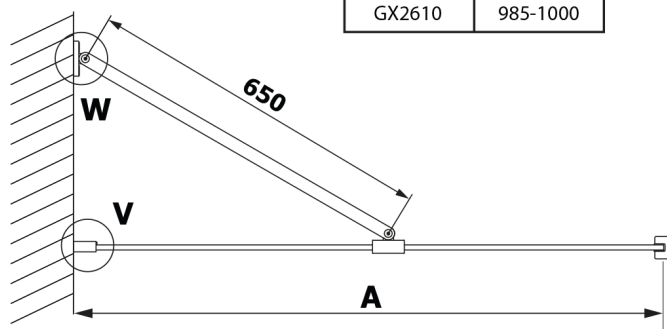

VARIO BLACK One-piece shower, wall-mount, HPL board Kara, 700 mm

Order code: GX2670GX1014

Size

Height: 2000 mm

Depth: 700 mm

Properties

Warranty: 2 years

Technical sheet

MODEL	A
GX2670	685-700
GX2680	785-800
GX2690	885-900
GX2610	985-1000

VARIO BLACK One-piece shower, wall-mount, HPL board
Kara, 700 mm

MODEL	A
GX2670	685-700
GX2680	785-800
GX2690	885-900
GX2610	985-1000
GX2611	1085-1100
GX2612	1185-1200
GX2613	1285-1300