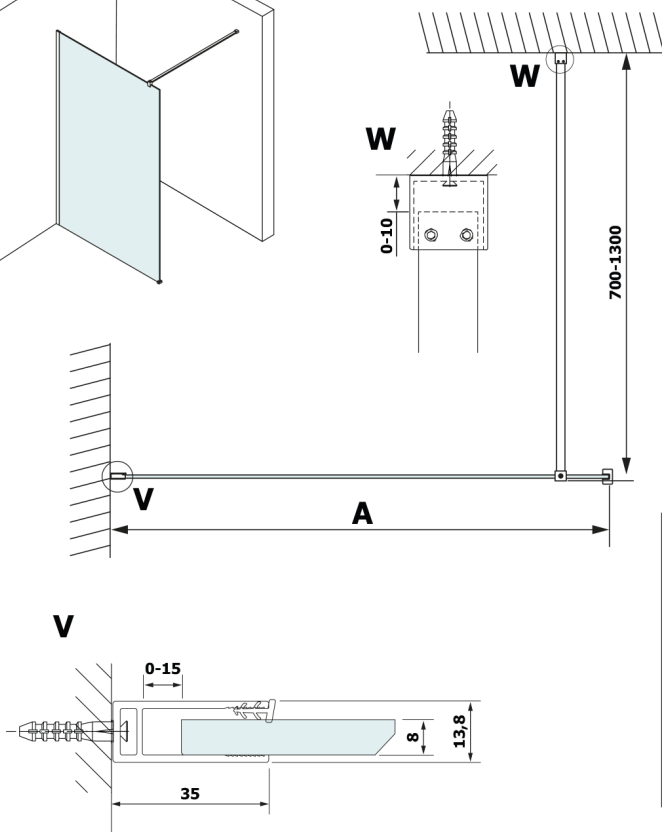

VARIO BLACK One-piece shower, wall-mount, HPL board Kara, 700 mm

Order code: GX2670GX1014

Size

Height: 2000 mm

Depth: 700 mm

Properties

Warranty: 2 years

Technical sheet

MODEL	A
GX2670	685-700
GX2680	785-800
GX2690	885-900
GX2610	985-1000

VARIO BLACK One-piece shower, wall-mount, HPL board
Kara, 700 mm

MODEL	A
GX2670	685-700
GX2680	785-800
GX2690	885-900
GX2610	985-1000
GX2611	1085-1100
GX2612	1185-1200
GX2613	1285-1300