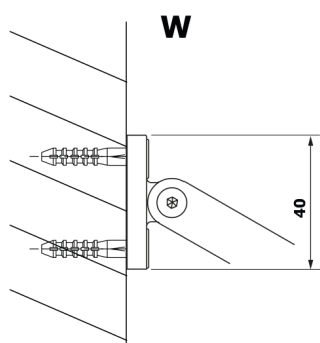

VARIO BLACK One-piece shower, wall-mount, HPL board Kara, 700 mm

Order code: GX2670GX1014

Size

Height: 2000 mm

Depth: 700 mm

Properties

Warranty: 2 years

Technical sheet

MODEL	A
GX2670	685-700
GX2680	785-800
GX2690	885-900
GX2610	985-1000

VARIO BLACK One-piece shower, wall-mount, HPL board
Kara, 700 mm

MODEL	A
GX2670	685-700
GX2680	785-800
GX2690	885-900
GX2610	985-1000
GX2611	1085-1100
GX2612	1185-1200
GX2613	1285-1300