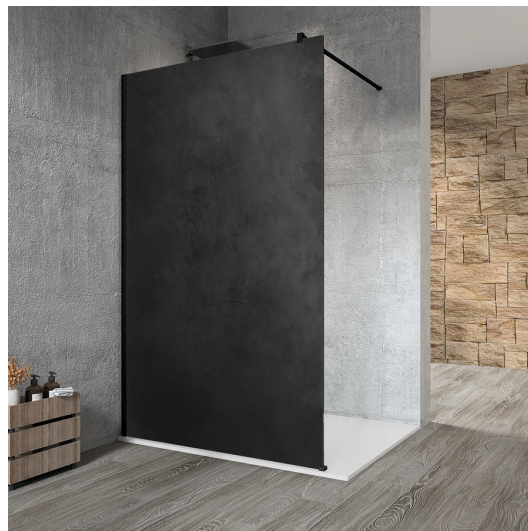

VARIO BLACK One-piece shower, wall-mount, HPL board Kara, 700 mm

Order code: GX2670GX1014

Size

Height: 2000 mm

Depth: 700 mm

Properties

Warranty: 2 years

Technical sheet

MODEL	A
GX2670	685-700
GX2680	785-800
GX2690	885-900
GX2610	985-1000

VARIO BLACK One-piece shower, wall-mount, HPL board
Kara, 700 mm

MODEL	A
GX2670	685-700
GX2680	785-800
GX2690	885-900
GX2610	985-1000
GX2611	1085-1100
GX2612	1185-1200
GX2613	1285-1300