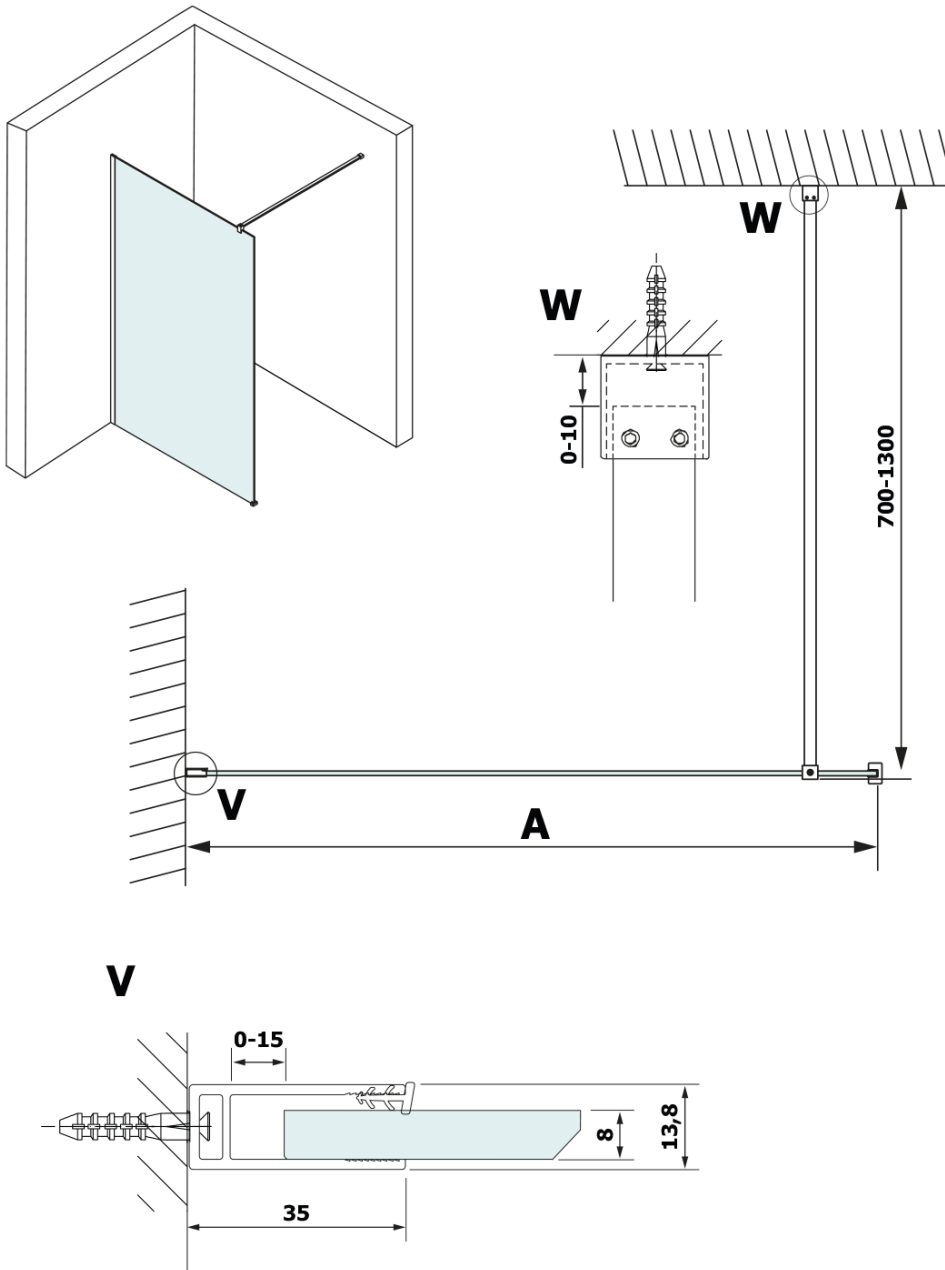

Order code: GX2613

Basic information

Brand: Gelco
Series: VARIO

Size

Width: 1300 mm
Height: 2000 mm

Properties

Profile colour: Black matt
Shape: Single-wall fixed screen
Glass colour: HPL laminate
Board thickness: 8 mm
Weight / Piece: 31.48 kg
Warranty: 2 years

Technical sheet

MODEL	A
GX2670	685-700
GX2680	785-800
GX2690	885-900
GX2610	985-1000
GX2611	1085-1100
GX2612	1185-1200
GX2613	1285-1300