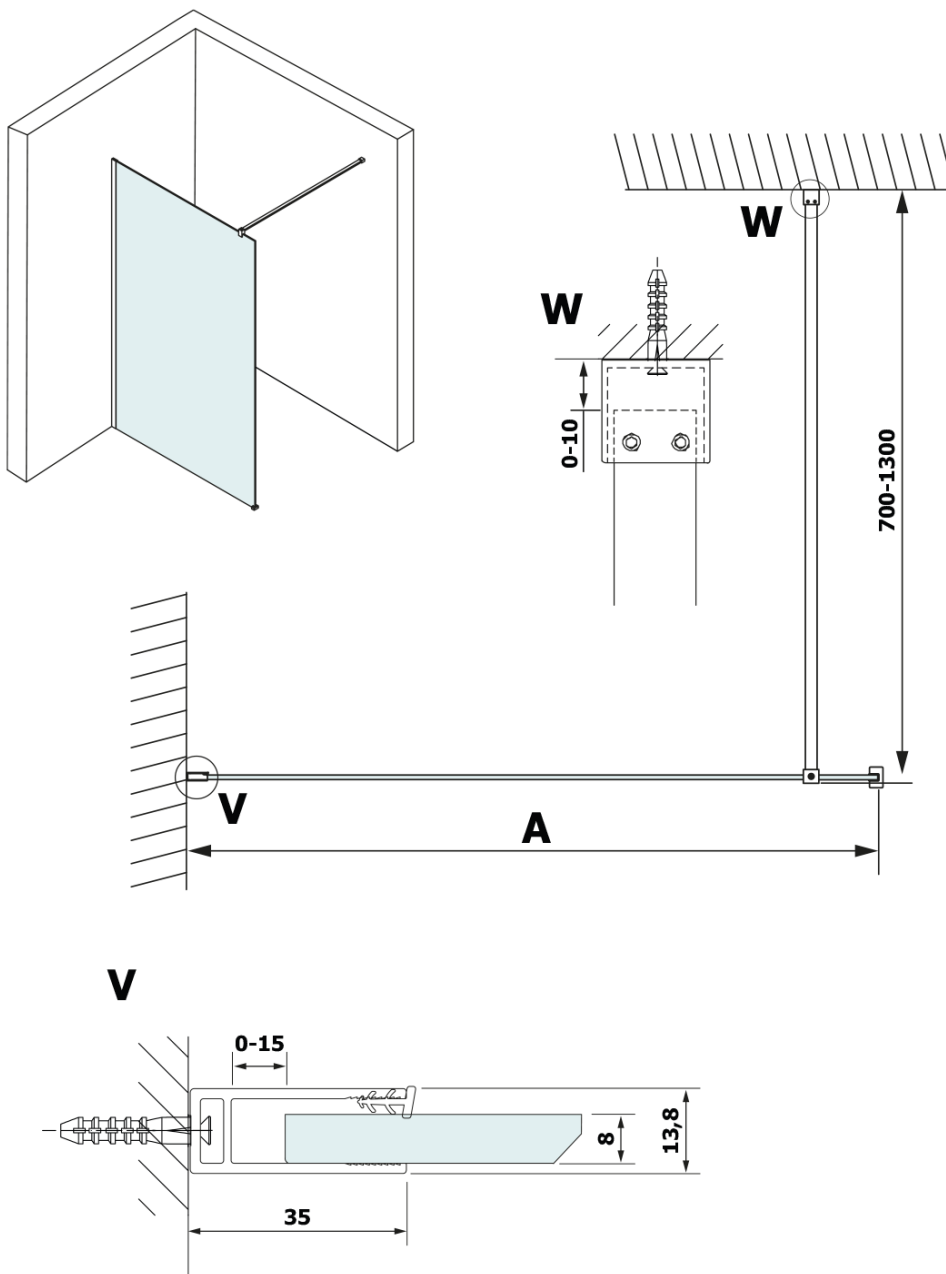

## Size

**Width:** 1200 mm  
**Height:** 2000 mm

## Properties

**Profile colour:** Black matt  
**Shape:** Single-wall fixed screen  
**Glass colour:** HPL laminate  
**Board thickness:** 8 mm  
**Weight / Piece:** 29.06 kg  
**Warranty:** 2 years

Technical sheet

MODEL	A
GX2670	685-700
GX2680	785-800
GX2690	885-900
GX2610	985-1000
GX2611	1085-1100
GX2612	1185-1200
GX2613	1285-1300