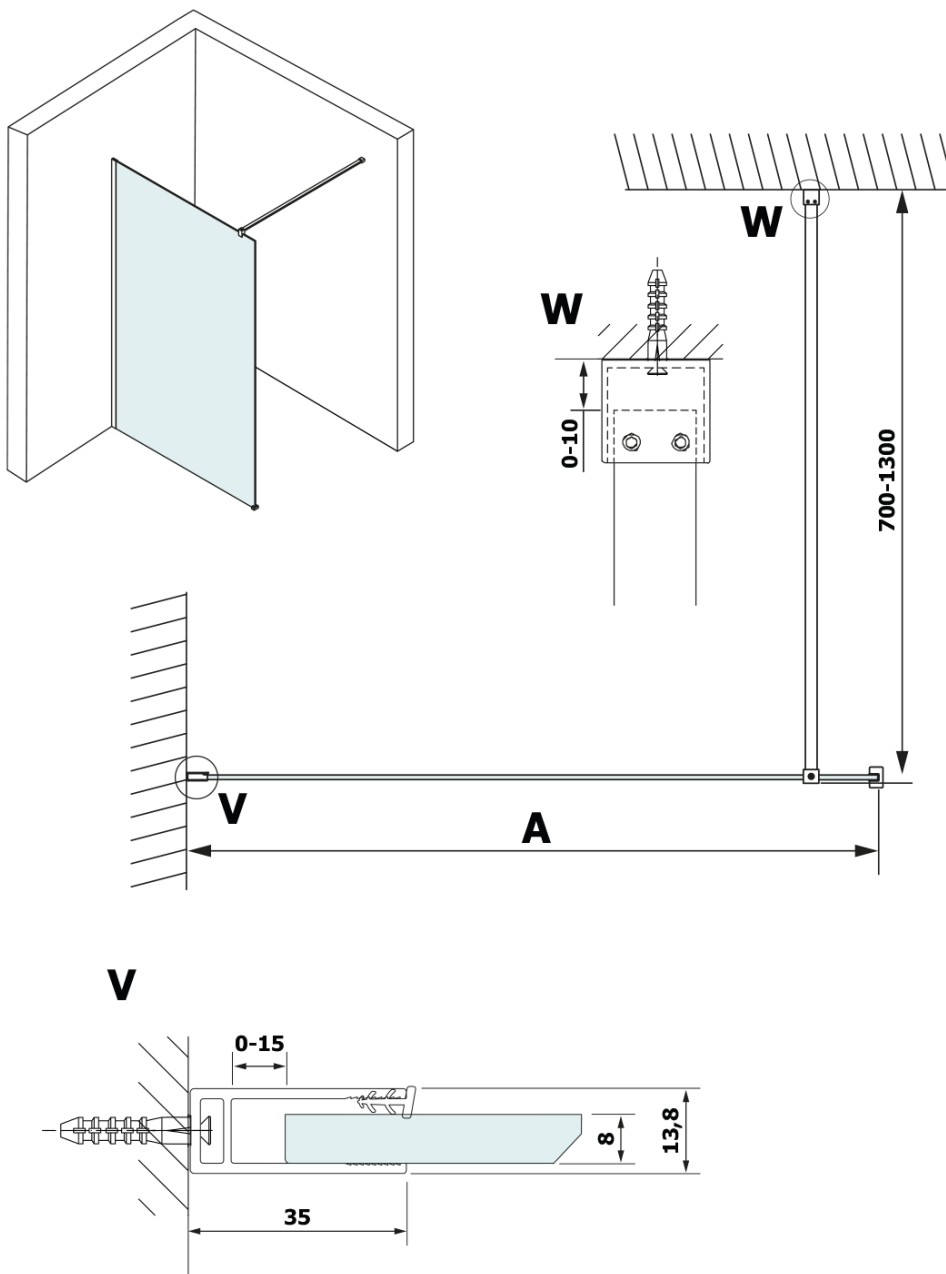

Order code: GX2612

Basic information

Brand: Gelco
Series: VARIO

Size

Width: 1200 mm
Height: 2000 mm

Properties

Profile colour: Black matt
Shape: Single-wall fixed screen
Glass colour: HPL laminate
Board thickness: 8 mm
Weight / Piece: 29.06 kg
Warranty: 2 years

Technical sheet

MODEL	A
GX2670	685-700
GX2680	785-800
GX2690	885-900
GX2610	985-1000
GX2611	1085-1100
GX2612	1185-1200
GX2613	1285-1300