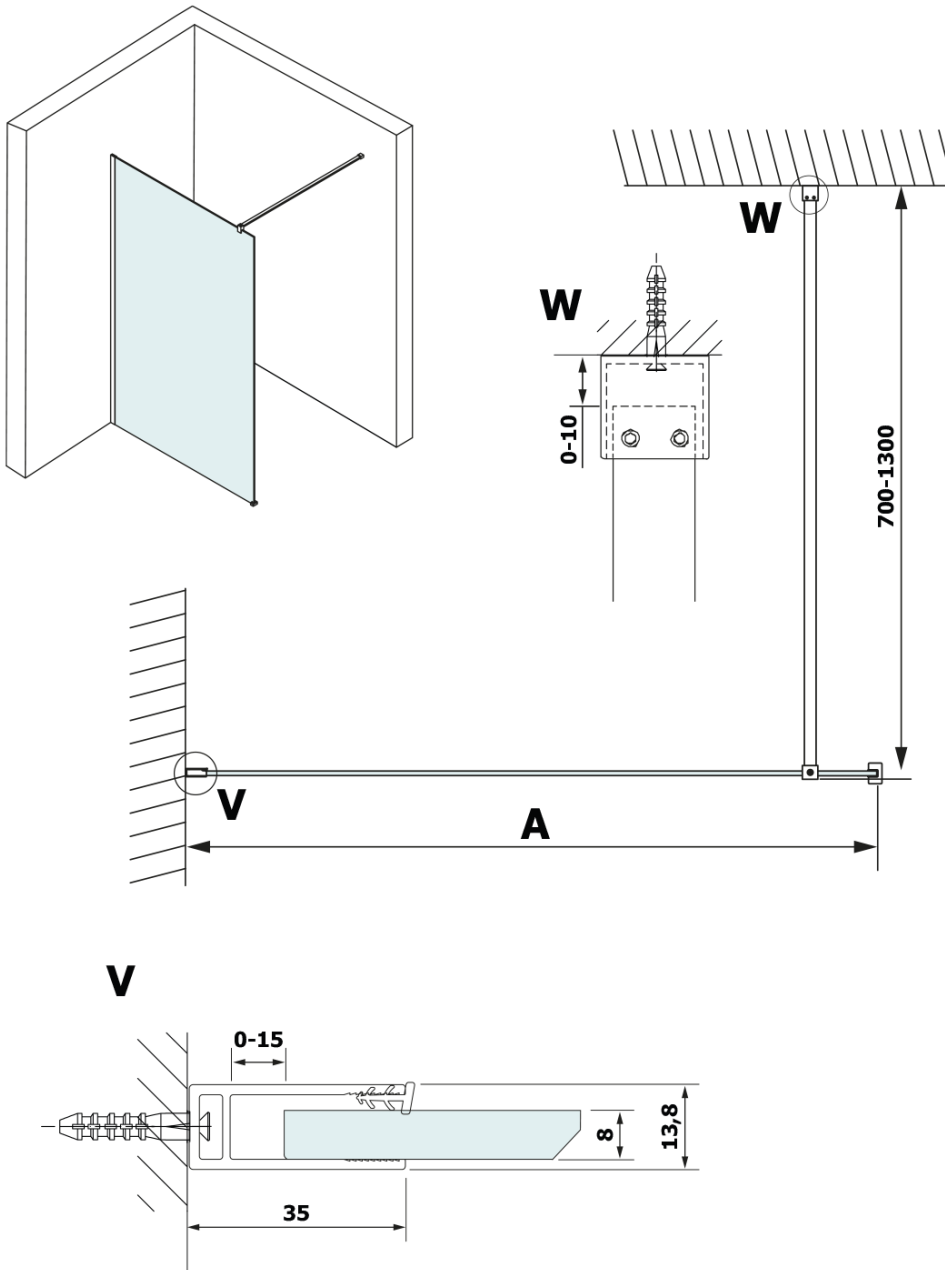

Order code: GX2611

Basic information

Brand: Gelco
Series: VARIO

Size

Width: 1100 mm
Height: 2000 mm

Properties

Profile colour: Black matt
Shape: Single-wall fixed screen
Glass colour: HPL laminate
Board thickness: 8 mm
Weight / Piece: 26.64 kg
Warranty: 2 years

Technical sheet

MODEL	A
GX2670	685-700
GX2680	785-800
GX2690	885-900
GX2610	985-1000
GX2611	1085-1100
GX2612	1185-1200
GX2613	1285-1300