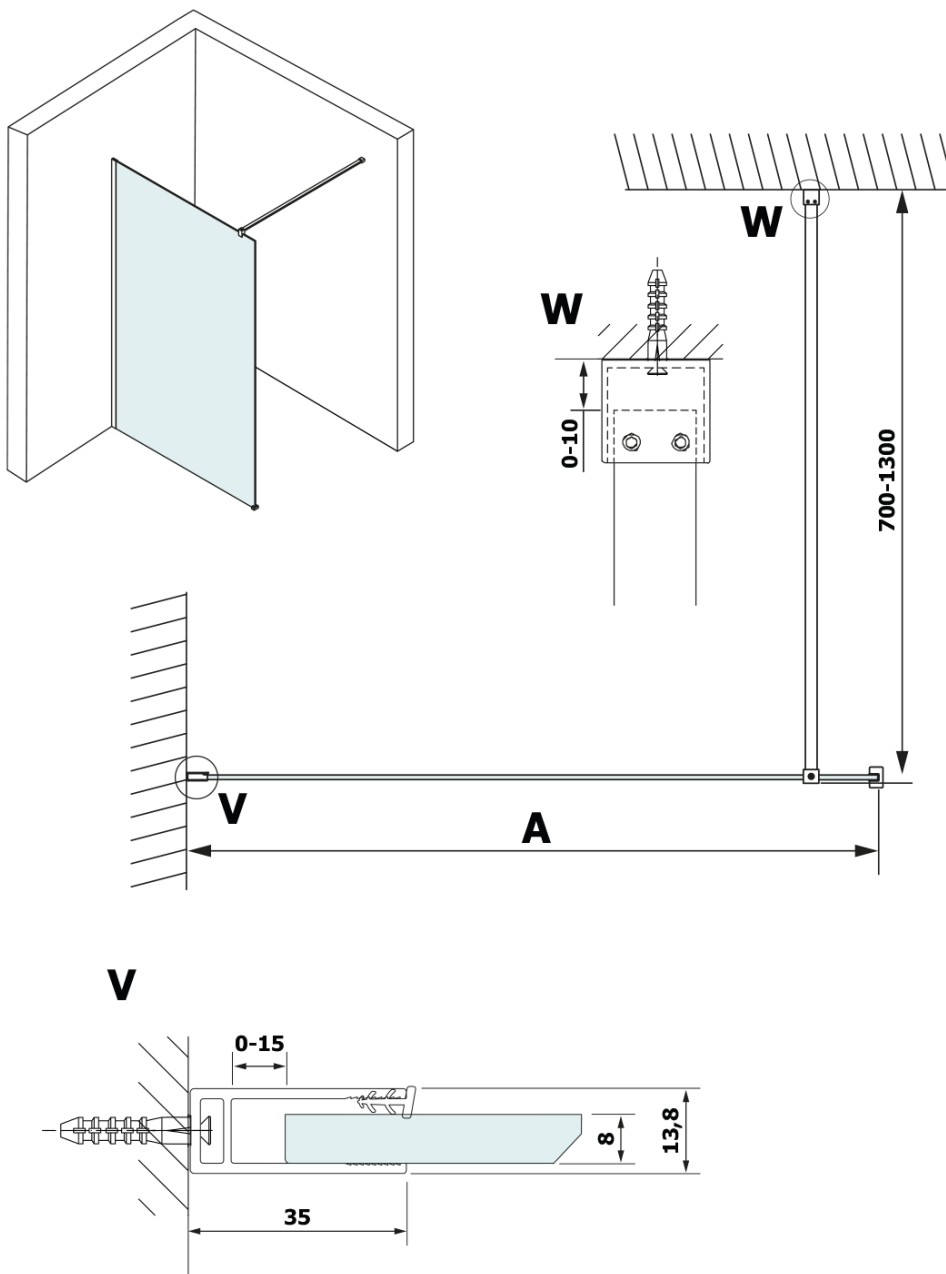

Order code: GX2611

Basic information

Brand: Gelco
Series: VARIO

Size

Width: 1100 mm
Height: 2000 mm

Properties

Profile colour: Black matt
Shape: Single-wall fixed screen
Glass colour: HPL laminate
Board thickness: 8 mm
Weight / Piece: 26.64 kg
Warranty: 2 years

Technical sheet

MODEL	A
GX2670	685-700
GX2680	785-800
GX2690	885-900
GX2610	985-1000
GX2611	1085-1100
GX2612	1185-1200
GX2613	1285-1300