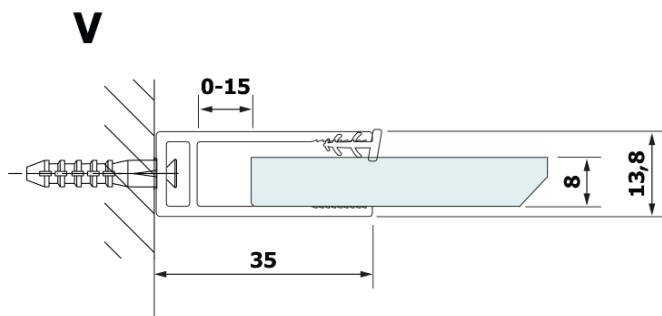

## Size

**Width:** 1000 mm  
**Height:** 2000 mm

## Properties

**Profile colour:** Black matt  
**Shape:** Single-wall fixed screen  
**Glass colour:** HPL laminate  
**Board thickness:** 8 mm  
**Weight / Piece:** 24.22 kg  
**Warranty:** 2 years

Technical sheet

MODEL	A
GX2670	685-700
GX2680	785-800
GX2690	885-900
GX2610	985-1000

MODEL	A
GX2670	685-700
GX2680	785-800
GX2690	885-900
GX2610	985-1000
GX2611	1085-1100
GX2612	1185-1200
GX2613	1285-1300