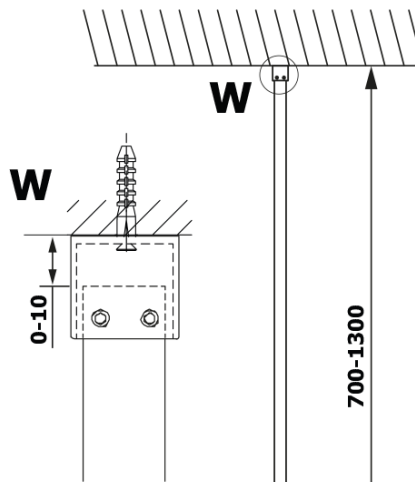

## Size

**Width:** 1000 mm  
**Height:** 2000 mm

## Properties

**Profile colour:** Black matt  
**Shape:** Single-wall fixed screen  
**Glass colour:** HPL laminate  
**Board thickness:** 8 mm  
**Weight / Piece:** 24.22 kg  
**Warranty:** 2 years

Technical sheet

MODEL	A
GX2670	685-700
GX2680	785-800
GX2690	885-900
GX2610	985-1000

MODEL	A
GX2670	685-700
GX2680	785-800
GX2690	885-900
GX2610	985-1000
GX2611	1085-1100
GX2612	1185-1200
GX2613	1285-1300