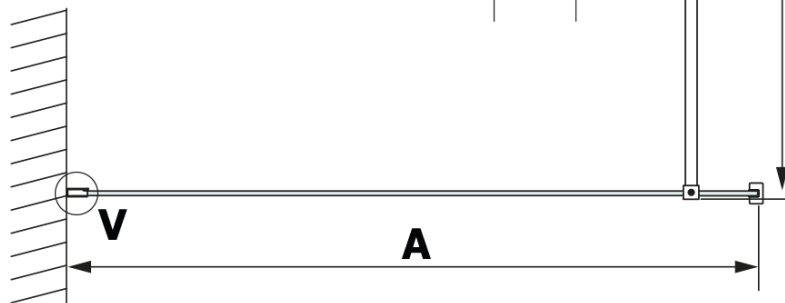

## Size

**Width:** 1000 mm  
**Height:** 2000 mm

## Properties

**Profile colour:** Black matt  
**Shape:** Single-wall fixed screen  
**Glass colour:** HPL laminate  
**Board thickness:** 8 mm  
**Weight / Piece:** 24.22 kg  
**Warranty:** 2 years

Technical sheet

MODEL	A
GX2670	685-700
GX2680	785-800
GX2690	885-900
GX2610	985-1000

MODEL	A
GX2670	685-700
GX2680	785-800
GX2690	885-900
GX2610	985-1000
GX2611	1085-1100
GX2612	1185-1200
GX2613	1285-1300