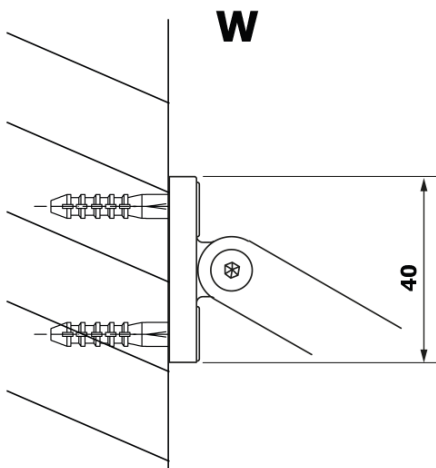

Order code: GX2610

Basic information

Brand: Gelco
Series: VARIO

Size

Width: 1000 mm
Height: 2000 mm

Properties

Profile colour: Black matt
Shape: Single-wall fixed screen
Glass colour: HPL laminate
Board thickness: 8 mm
Weight / Piece: 24.22 kg
Warranty: 2 years

Technical sheet

MODEL	A
GX2670	685-700
GX2680	785-800
GX2690	885-900
GX2610	985-1000

MODEL	A
GX2670	685-700
GX2680	785-800
GX2690	885-900
GX2610	985-1000
GX2611	1085-1100
GX2612	1185-1200
GX2613	1285-1300