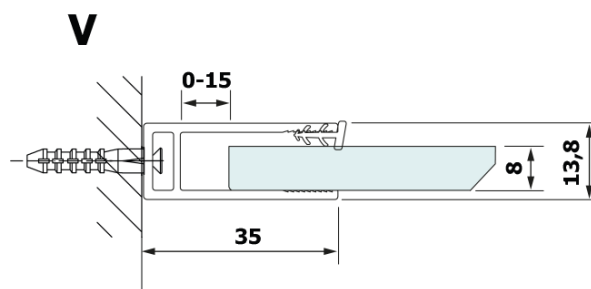

Order code: GX2610

Basic information

Brand: Gelco
Series: VARIO

Size

Width: 1000 mm
Height: 2000 mm

Properties

Profile colour: Black matt
Shape: Single-wall fixed screen
Glass colour: HPL laminate
Board thickness: 8 mm
Weight / Piece: 24.22 kg
Warranty: 2 years

Technical sheet

MODEL	A
GX2670	685-700
GX2680	785-800
GX2690	885-900
GX2610	985-1000

MODEL	A
GX2670	685-700
GX2680	785-800
GX2690	885-900
GX2610	985-1000
GX2611	1085-1100
GX2612	1185-1200
GX2613	1285-1300