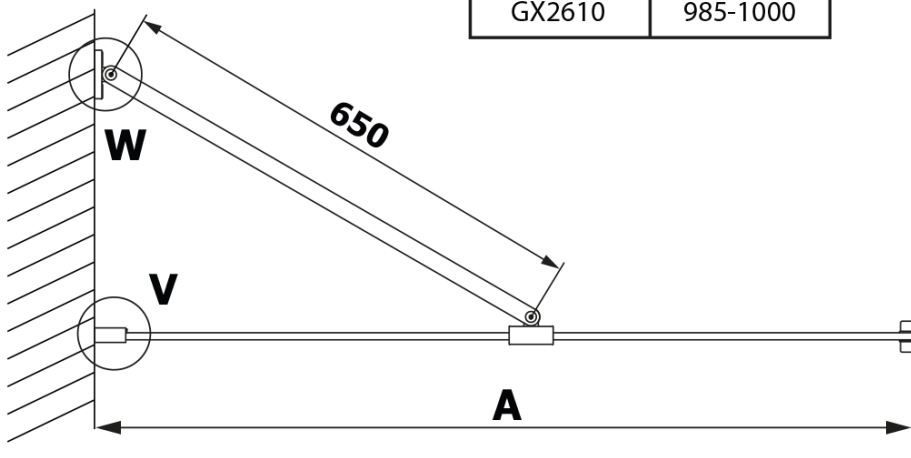

Order code: GX2610

Basic information

Brand: Gelco
Series: VARIO

Size

Width: 1000 mm
Height: 2000 mm

Properties

Profile colour: Black matt
Shape: Single-wall fixed screen
Glass colour: HPL laminate
Board thickness: 8 mm
Weight / Piece: 24.22 kg
Warranty: 2 years

Technical sheet

MODEL	A
GX2670	685-700
GX2680	785-800
GX2690	885-900
GX2610	985-1000

MODEL	A
GX2670	685-700
GX2680	785-800
GX2690	885-900
GX2610	985-1000
GX2611	1085-1100
GX2612	1185-1200
GX2613	1285-1300