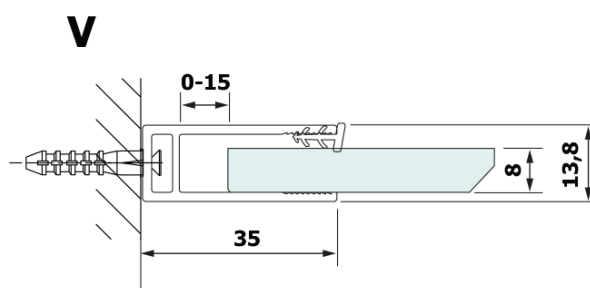

Order code: GX2610

Basic information

Brand: Gelco
Series: VARIO

Size

Width: 1000 mm
Height: 2000 mm

Properties

Profile colour: Black matt
Shape: Single-wall fixed screen
Glass colour: HPL laminate
Board thickness: 8 mm
Weight / Piece: 24.22 kg
Warranty: 2 years

Technical sheet

MODEL	A
GX2670	685-700
GX2680	785-800
GX2690	885-900
GX2610	985-1000

MODEL	A
GX2670	685-700
GX2680	785-800
GX2690	885-900
GX2610	985-1000
GX2611	1085-1100
GX2612	1185-1200
GX2613	1285-1300