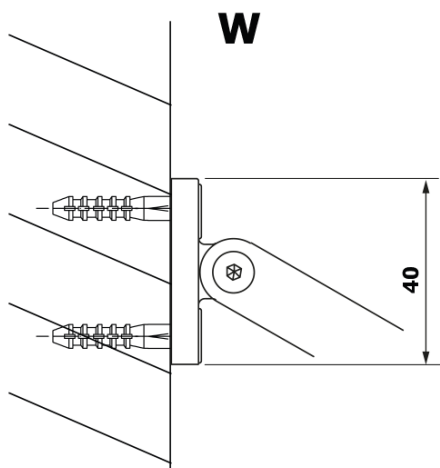

Order code: GX2610

Basic information

Brand: Gelco
Series: VARIO

Size

Width: 1000 mm
Height: 2000 mm

Properties

Profile colour: Black matt
Shape: Single-wall fixed screen
Glass colour: HPL laminate
Board thickness: 8 mm
Weight / Piece: 24.22 kg
Warranty: 2 years

Technical sheet

MODEL	A
GX2670	685-700
GX2680	785-800
GX2690	885-900
GX2610	985-1000

MODEL	A
GX2670	685-700
GX2680	785-800
GX2690	885-900
GX2610	985-1000
GX2611	1085-1100
GX2612	1185-1200
GX2613	1285-1300