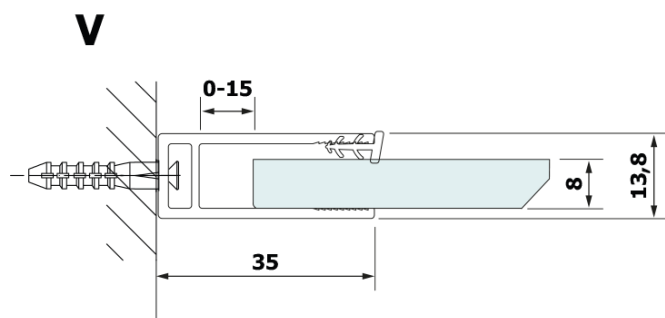

Order code: GX2610

Basic information

Brand: Gelco
Series: VARIO

Size

Width: 1000 mm
Height: 2000 mm

Properties

Profile colour: Black matt
Shape: Single-wall fixed screen
Glass colour: HPL laminate
Board thickness: 8 mm
Weight / Piece: 24.22 kg
Warranty: 2 years

Technical sheet

MODEL	A
GX2670	685-700
GX2680	785-800
GX2690	885-900
GX2610	985-1000

MODEL	A
GX2670	685-700
GX2680	785-800
GX2690	885-900
GX2610	985-1000
GX2611	1085-1100
GX2612	1185-1200
GX2613	1285-1300