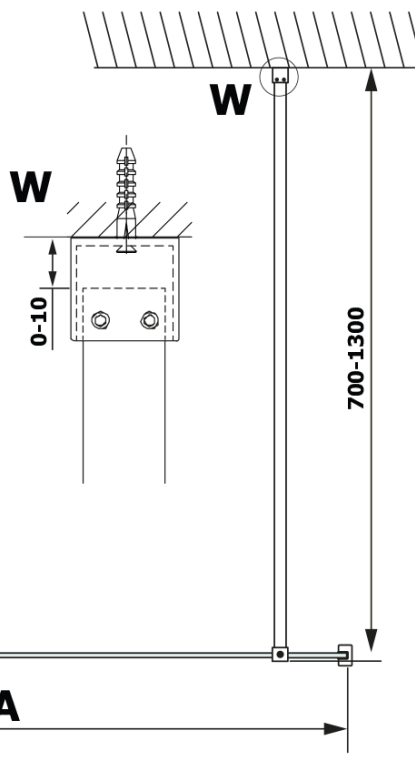

Order code: GX2610

Basic information

Brand: Gelco
Series: VARIO

Size

Width: 1000 mm
Height: 2000 mm

Properties

Profile colour: Black matt
Shape: Single-wall fixed screen
Glass colour: HPL laminate
Board thickness: 8 mm
Weight / Piece: 24.22 kg
Warranty: 2 years

Technical sheet

MODEL	A
GX2670	685-700
GX2680	785-800
GX2690	885-900
GX2610	985-1000

MODEL	A
GX2670	685-700
GX2680	785-800
GX2690	885-900
GX2610	985-1000
GX2611	1085-1100
GX2612	1185-1200
GX2613	1285-1300