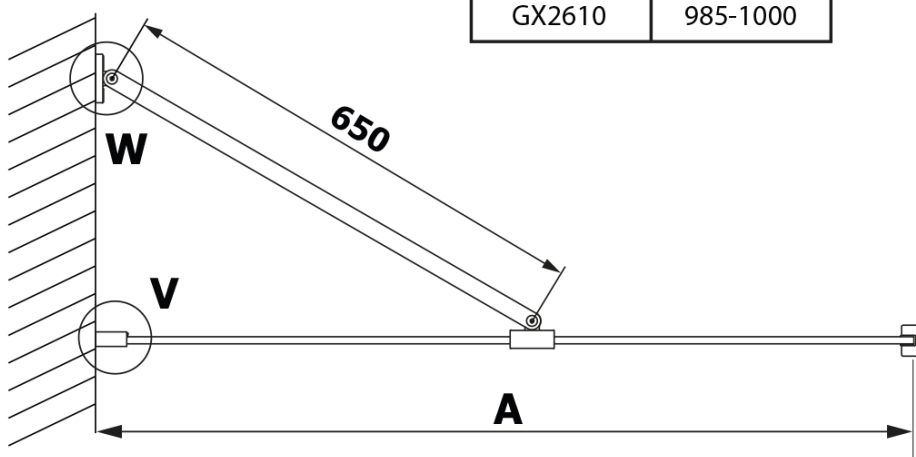

Order code: GX2610

Basic information

Brand: Gelco
Series: VARIO

Size

Width: 1000 mm
Height: 2000 mm

Properties

Profile colour: Black matt
Shape: Single-wall fixed screen
Glass colour: HPL laminate
Board thickness: 8 mm
Weight / Piece: 24.22 kg
Warranty: 2 years

Technical sheet

MODEL	A
GX2670	685-700
GX2680	785-800
GX2690	885-900
GX2610	985-1000

MODEL	A
GX2670	685-700
GX2680	785-800
GX2690	885-900
GX2610	985-1000
GX2611	1085-1100
GX2612	1185-1200
GX2613	1285-1300