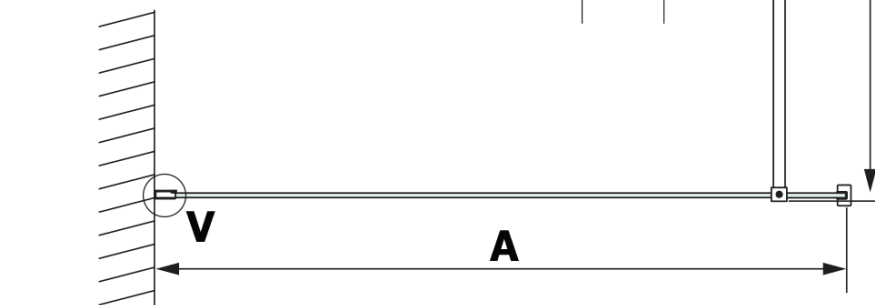

Order code: GX2610

Basic information

Brand: Gelco

Series: VARIO

Size

Width: 1000 mm

Height: 2000 mm

Properties

Profile colour: Black matt

Shape: Single-wall fixed screen

Glass colour: HPL laminate

Board thickness: 8 mm

Weight / Piece: 24.22 kg

Warranty: 2 years

Technical sheet

MODEL	A
GX2670	685-700
GX2680	785-800
GX2690	885-900
GX2610	985-1000

MODEL	A
GX2670	685-700
GX2680	785-800
GX2690	885-900
GX2610	985-1000
GX2611	1085-1100
GX2612	1185-1200
GX2613	1285-1300