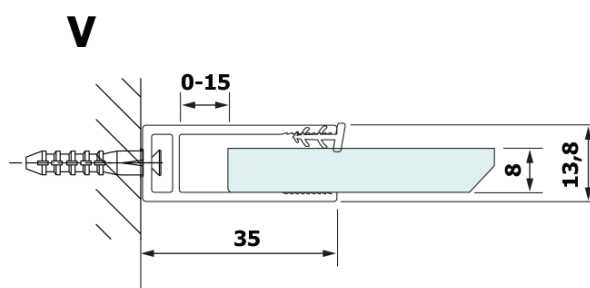

Order code: GX2610

Basic information

Brand: Gelco

Series: VARIO

Size

Width: 1000 mm

Height: 2000 mm

Properties

Profile colour: Black matt

Shape: Single-wall fixed screen

Glass colour: HPL laminate

Board thickness: 8 mm

Weight / Piece: 24.22 kg

Warranty: 2 years

Technical sheet

MODEL	A
GX2670	685-700
GX2680	785-800
GX2690	885-900
GX2610	985-1000

MODEL	A
GX2670	685-700
GX2680	785-800
GX2690	885-900
GX2610	985-1000
GX2611	1085-1100
GX2612	1185-1200
GX2613	1285-1300