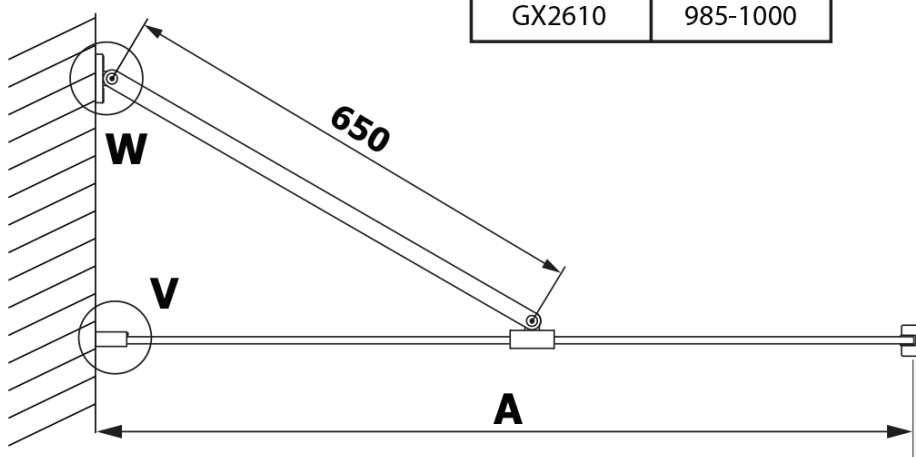

Order code: GX2610

Basic information

Brand: Gelco

Series: VARIO

Size

Width: 1000 mm

Height: 2000 mm

Properties

Profile colour: Black matt

Shape: Single-wall fixed screen

Glass colour: HPL laminate

Board thickness: 8 mm

Weight / Piece: 24.22 kg

Warranty: 2 years

Technical sheet

MODEL	A
GX2670	685-700
GX2680	785-800
GX2690	885-900
GX2610	985-1000

MODEL	A
GX2670	685-700
GX2680	785-800
GX2690	885-900
GX2610	985-1000
GX2611	1085-1100
GX2612	1185-1200
GX2613	1285-1300