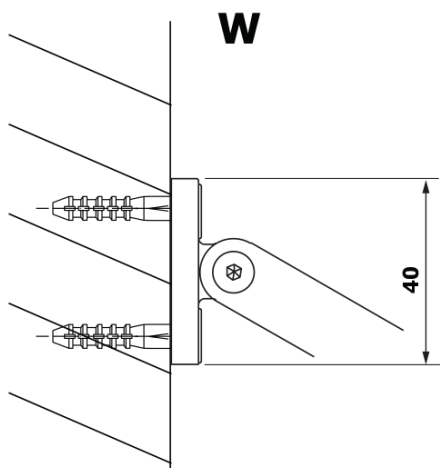

Order code: GX2610

Basic information

Brand: Gelco

Series: VARIO

Size

Width: 1000 mm

Height: 2000 mm

Properties

Profile colour: Black matt

Shape: Single-wall fixed screen

Glass colour: HPL laminate

Board thickness: 8 mm

Weight / Piece: 24.22 kg

Warranty: 2 years

Technical sheet

MODEL	A
GX2670	685-700
GX2680	785-800
GX2690	885-900
GX2610	985-1000

MODEL	A
GX2670	685-700
GX2680	785-800
GX2690	885-900
GX2610	985-1000
GX2611	1085-1100
GX2612	1185-1200
GX2613	1285-1300