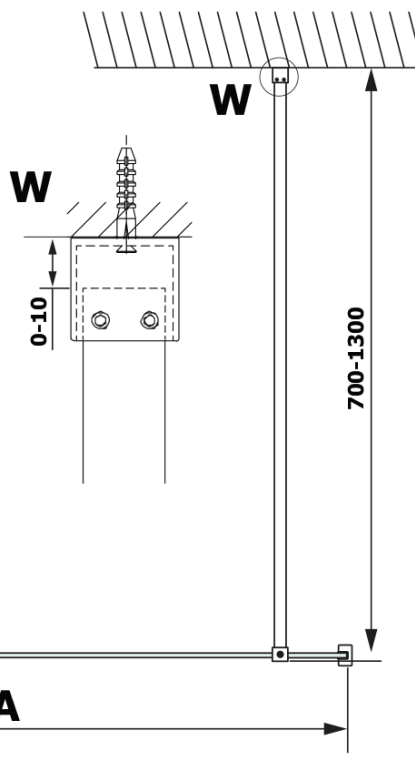

Order code: GX2610

Basic information

Brand: Gelco

Series: VARIO

Size

Width: 1000 mm

Height: 2000 mm

Properties

Profile colour: Black matt

Shape: Single-wall fixed screen

Glass colour: HPL laminate

Board thickness: 8 mm

Weight / Piece: 24.22 kg

Warranty: 2 years

Technical sheet

MODEL	A
GX2670	685-700
GX2680	785-800
GX2690	885-900
GX2610	985-1000

MODEL	A
GX2670	685-700
GX2680	785-800
GX2690	885-900
GX2610	985-1000
GX2611	1085-1100
GX2612	1185-1200
GX2613	1285-1300