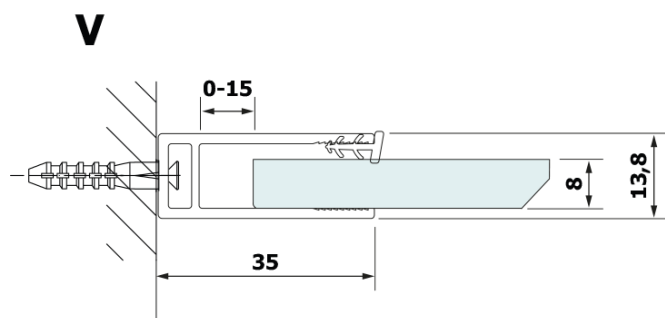

Order code: GX2610

Basic information

Brand: Gelco

Series: VARIO

Size

Width: 1000 mm

Height: 2000 mm

Properties

Profile colour: Black matt

Shape: Single-wall fixed screen

Glass colour: HPL laminate

Board thickness: 8 mm

Weight / Piece: 24.22 kg

Warranty: 2 years

Technical sheet

MODEL	A
GX2670	685-700
GX2680	785-800
GX2690	885-900
GX2610	985-1000

MODEL	A
GX2670	685-700
GX2680	785-800
GX2690	885-900
GX2610	985-1000
GX2611	1085-1100
GX2612	1185-1200
GX2613	1285-1300