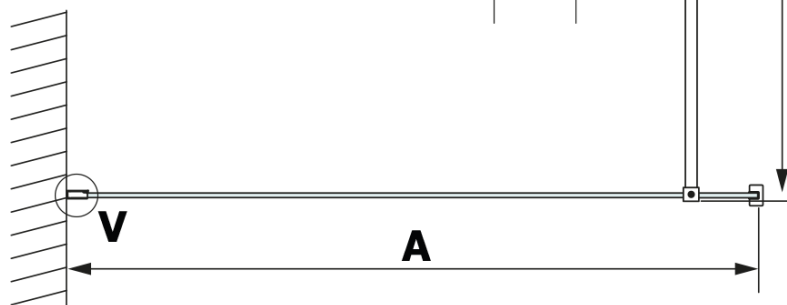

Order code: GX2610

Basic information

Brand: Gelco
Series: VARIO

Size

Width: 1000 mm
Height: 2000 mm

Properties

Profile colour: Black matt
Shape: Single-wall fixed screen
Glass colour: HPL laminate
Board thickness: 8 mm
Weight / Piece: 24.22 kg
Warranty: 2 years

Technical sheet

MODEL	A
GX2670	685-700
GX2680	785-800
GX2690	885-900
GX2610	985-1000

MODEL	A
GX2670	685-700
GX2680	785-800
GX2690	885-900
GX2610	985-1000
GX2611	1085-1100
GX2612	1185-1200
GX2613	1285-1300