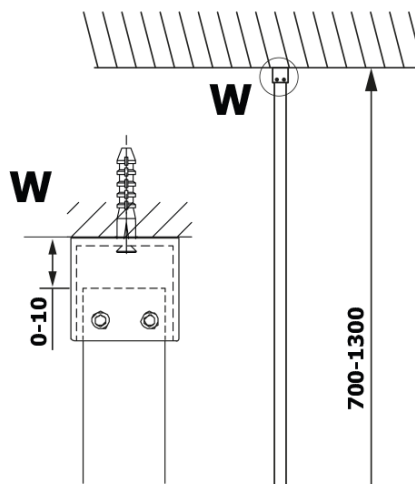

Order code: GX2610

Basic information

Brand: Gelco
Series: VARIO

Size

Width: 1000 mm
Height: 2000 mm

Properties

Profile colour: Black matt
Shape: Single-wall fixed screen
Glass colour: HPL laminate
Board thickness: 8 mm
Weight / Piece: 24.22 kg
Warranty: 2 years

Technical sheet

MODEL	A
GX2670	685-700
GX2680	785-800
GX2690	885-900
GX2610	985-1000

MODEL	A
GX2670	685-700
GX2680	785-800
GX2690	885-900
GX2610	985-1000
GX2611	1085-1100
GX2612	1185-1200
GX2613	1285-1300